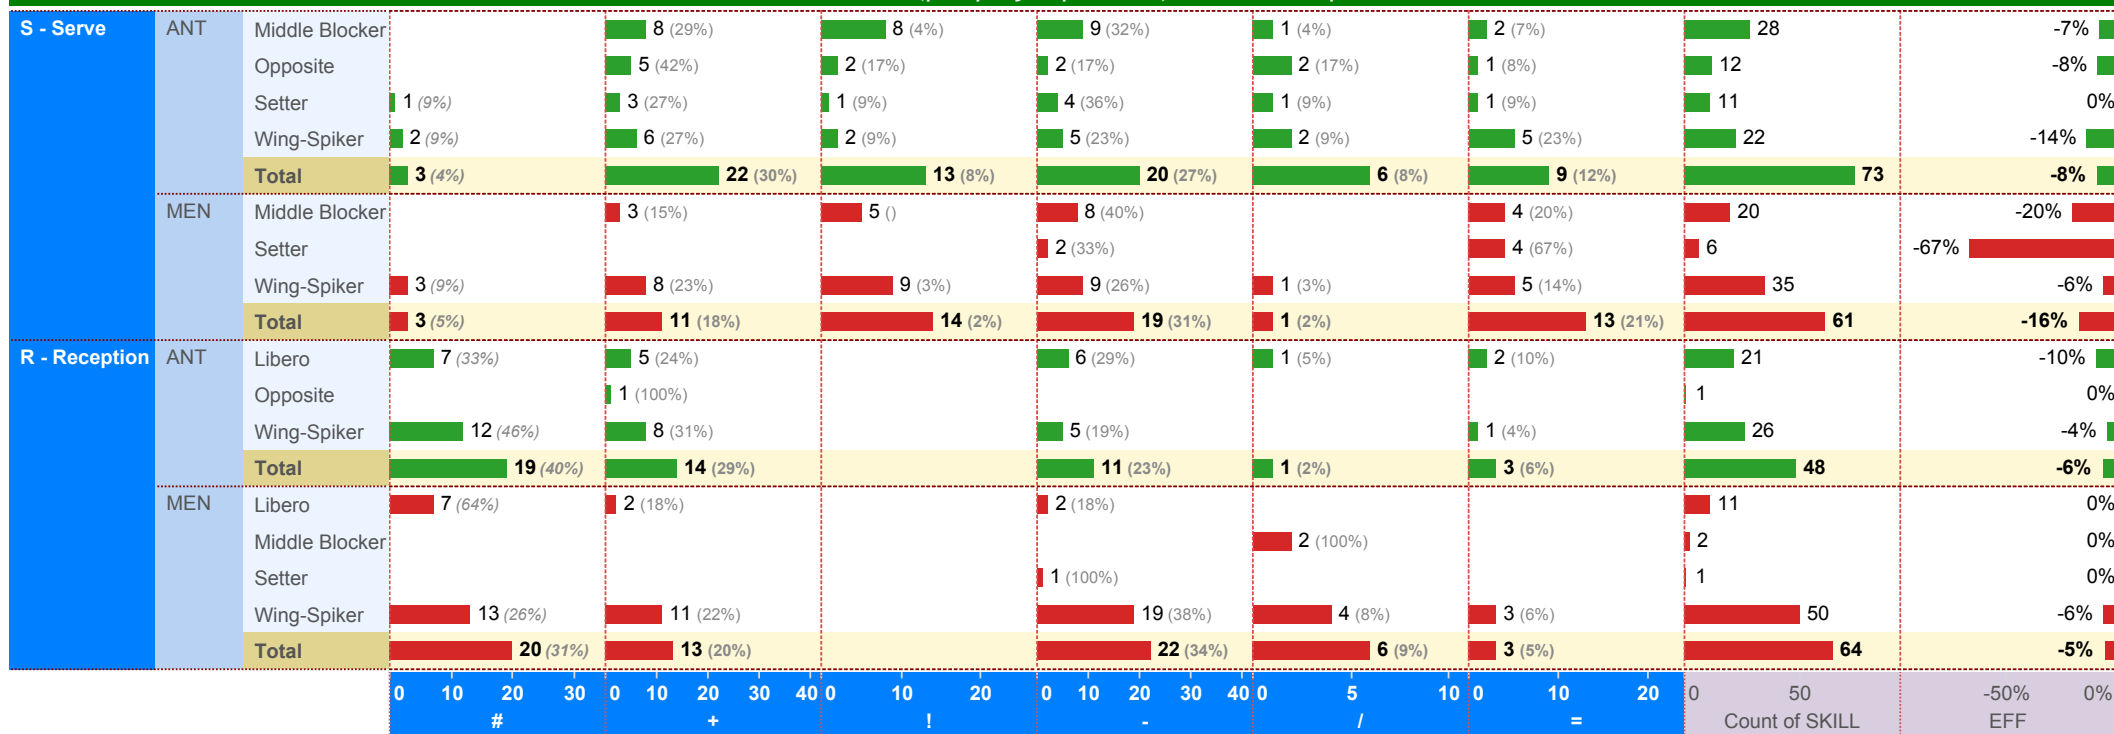

DATA

BelgiumVolleyStats.be
By Marnix Acar

© Trainerstuff.be
By Wouter Laroy

VIZ

(20150201) ANT ~ MEN (3 ~ 0)

Skills in detail (per player position): Attack/Block

Skill	Team	Position	Game 1							Total	Count of SKILL	EFF
			#	+	!	-	/	=				
A - Attack	ANT	Middle Blocker	6 (38%)	3 (19%)	1 ()	5 (31%)		1 (6%)	16	31%		
		Opposite	15 (65%)	1 (4%)		4 (17%)	1 (4%)	2 (9%)	23	52%		
		Setter	1 (25%)	1 (25%)		1 (25%)		1 (25%)	4	0%		
		Wing-Spiker	16 (39%)	4 (10%)	1 (20%)	10 (24%)	8 (20%)	2 (5%)	41	15%		
		Total	38 (45%)	9 (11%)	2 (11%)	20 (24%)	9 (11%)	6 (7%)	84	27%		
	MEN	Middle Blocker	5 (38%)		2 (8%)	4 (31%)	1 (8%)	1 (8%)	13	23%		
		Wing-Spiker	24 (37%)	3 (5%)	1 (14%)	20 (31%)	9 (14%)	8 (12%)	65	11%		
Total	29 (37%)	3 (4%)	3 (13%)	24 (31%)	10 (13%)	9 (12%)	78	13%				
B - Block	ANT	Middle Blocker	5 (38%)		3 ()			5 (38%)	13	0%		
		Opposite	4 (50%)	2 (25%)				2 (25%)	8	25%		
		Setter		1 (50%)		1 (50%)			2	0%		
		Wing-Spiker	1 (13%)	2 (25%)				5 (63%)	8	-50%		
		Total	10 (32%)	5 (16%)	3 ()	1 (3%)		12 (39%)	31	-6%		
	MEN	Middle Blocker	4 (22%)	5 (28%)		3 (17%)		6 (33%)	18	-11%		
		Setter	4 (80%)		1 ()				5	80%		
Total	9 (28%)	8 (25%)	2 ()	3 (9%)		10 (31%)	32	-3%				

2014-2015

DATA

BelgiumVolleyStats.be
By Marnix Acar

© Trainerstuff.be
By Wouter Laroy

VIZ

(20150201) ANT ~ MEN (3 ~ 0)

Skills in detail (per player position): Serve/Reception

2014-2015