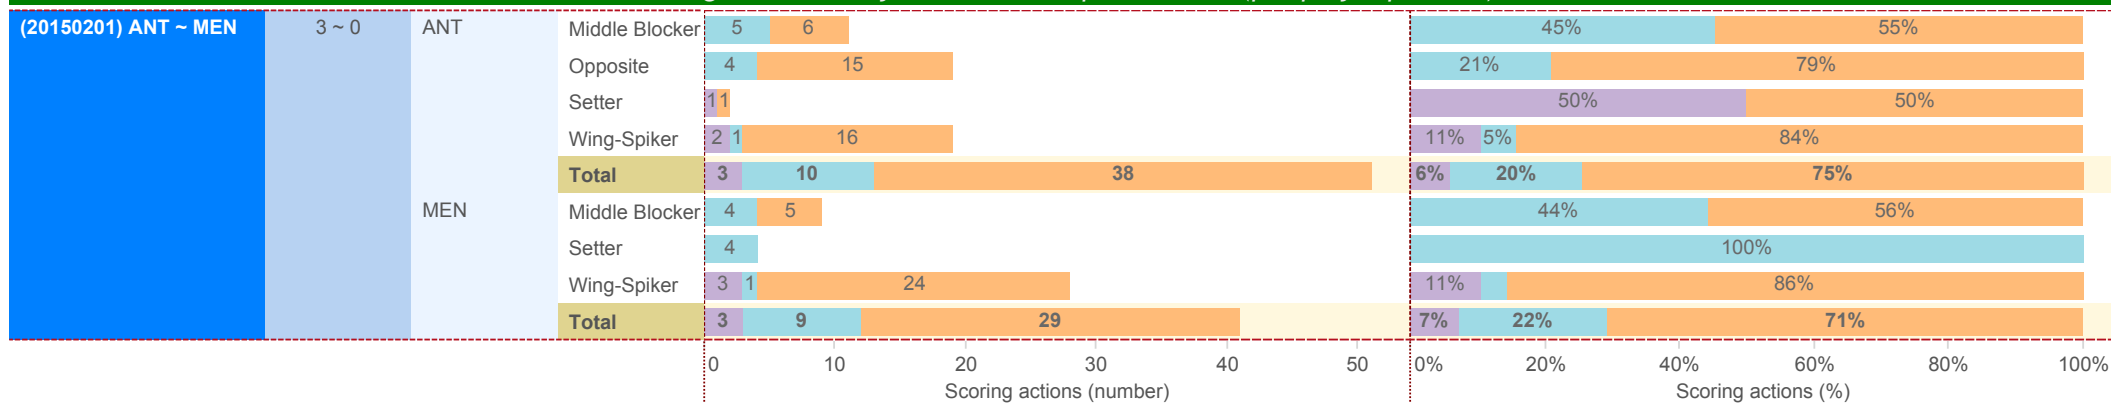

2014-2015

DATA

BelgiumVolleyStats.be
By Marnix Acar

© Trainerstuff.be
By Wouter Laroy

VIZ

(20150201) ANT ~ MEN (3 ~ 0)

Scoring Actions Analyzed: how were points made (per player position)

2014-2015