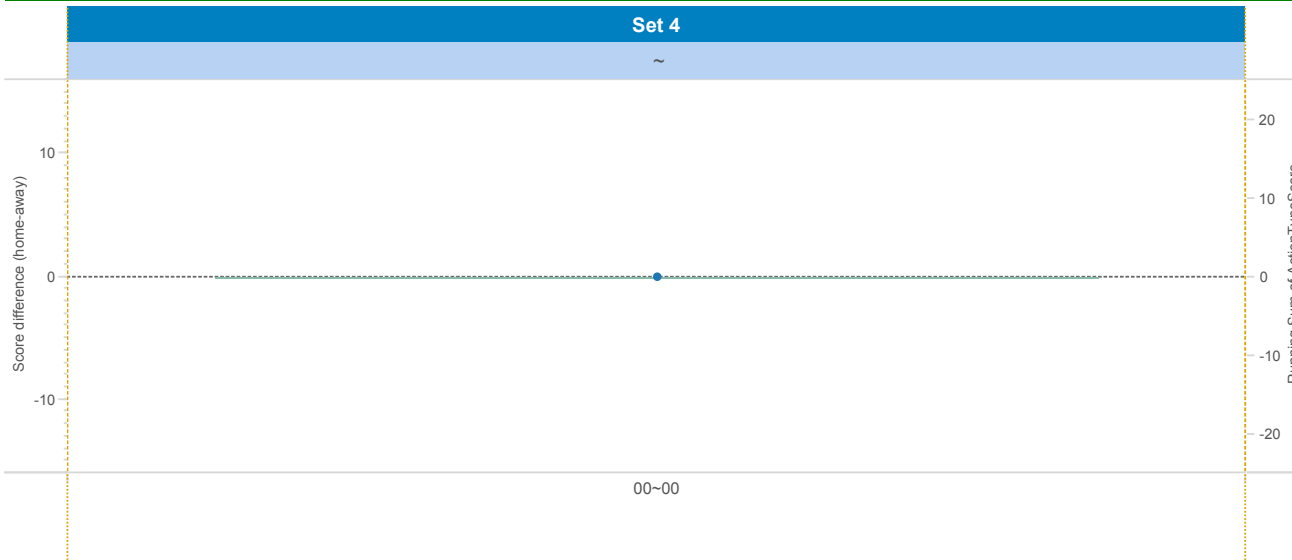

2014-2015

DATA

BelgiumVolleyStats.be
By Marnix Acar

© Trainerstuff.be
By Wouter Laroy

VIZ

(20150201) ANT ~ MEN (3 ~ 0)
Set analysis - Set 4

TEAM_NAME

ANT

UPPER LEFT:

+1: A# - B# - S# -1: A=, A/, B=, B/, S=, R=, D=, F=, S=

LOWER LEFT:

TOI = Team of Interest = Team analyzed OPP = Opponent
XXXServe = who served XXXSCORE = who got the point

LOWER RIGHT:

Attack sorted on #SCORE