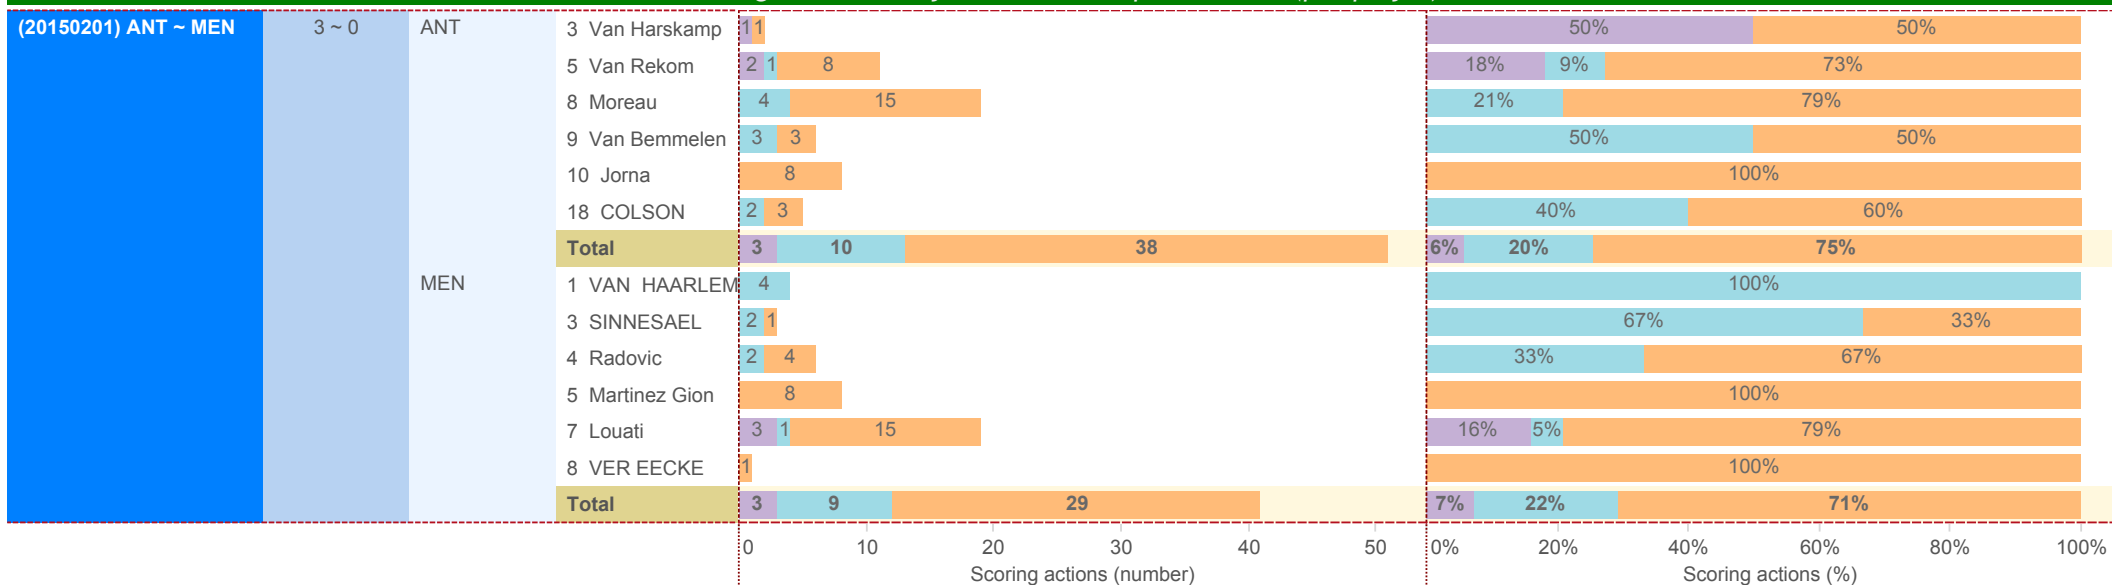

DATA

BelgiumVolleyStats.be
By Marnix Acar

© Trainerstuff.be
By Wouter Laroy

VIZ

(20150201) ANT ~ MEN (3 ~ 0)

Scoring Actions Analyzed: how were points made (per player)

S - Serve B - Block A - Attack

2014-2015

DATA

BelgiumVolleyStats.be
By Marnix Acar

© Trainerstuff.be
By Wouter Laroy

VIZ

(20150201) ANT ~ MEN (3 ~ 0)

Skills in detail (per player position): Attack/Block

Skill	Team	Position	Game 1							Total	Count of SKILL	EFF
			#	+	!	-	/	=				
A - Attack	ANT	Middle Blocker	6 (38%)	3 (19%)	1 ()	5 (31%)		1 (6%)	16	31%		
		Opposite	15 (65%)	1 (4%)		4 (17%)	1 (4%)	2 (9%)	23	52%		
		Setter	1 (25%)	1 (25%)		1 (25%)		1 (25%)	4	0%		
		Wing-Spiker	16 (39%)	4 (10%)	1 (20%)	10 (24%)	8 (20%)	2 (5%)	41	15%		
		Total	38 (45%)	9 (11%)	2 (11%)	20 (24%)	9 (11%)	6 (7%)	84	27%		
	MEN	Middle Blocker	5 (38%)		2 (8%)	4 (31%)	1 (8%)	1 (8%)	13	23%		
		Wing-Spiker	24 (37%)	3 (5%)	1 (14%)	20 (31%)	9 (14%)	8 (12%)	65	11%		
Total	29 (37%)	3 (4%)	3 (13%)	24 (31%)	10 (13%)	9 (12%)	78	13%				
B - Block	ANT	Middle Blocker	5 (38%)		3 ()			5 (38%)	13	0%		
		Opposite	4 (50%)	2 (25%)				2 (25%)	8	25%		
		Setter		1 (50%)		1 (50%)			2	0%		
		Wing-Spiker	1 (13%)	2 (25%)				5 (63%)	8	-50%		
		Total	10 (32%)	5 (16%)	3 ()	1 (3%)		12 (39%)	31	-6%		
	MEN	Middle Blocker	4 (22%)	5 (28%)		3 (17%)		6 (33%)	18	-11%		
		Setter	4 (80%)		1 ()				5	80%		
Total	9 (28%)	8 (25%)	2 ()	3 (9%)		10 (31%)	32	-3%				