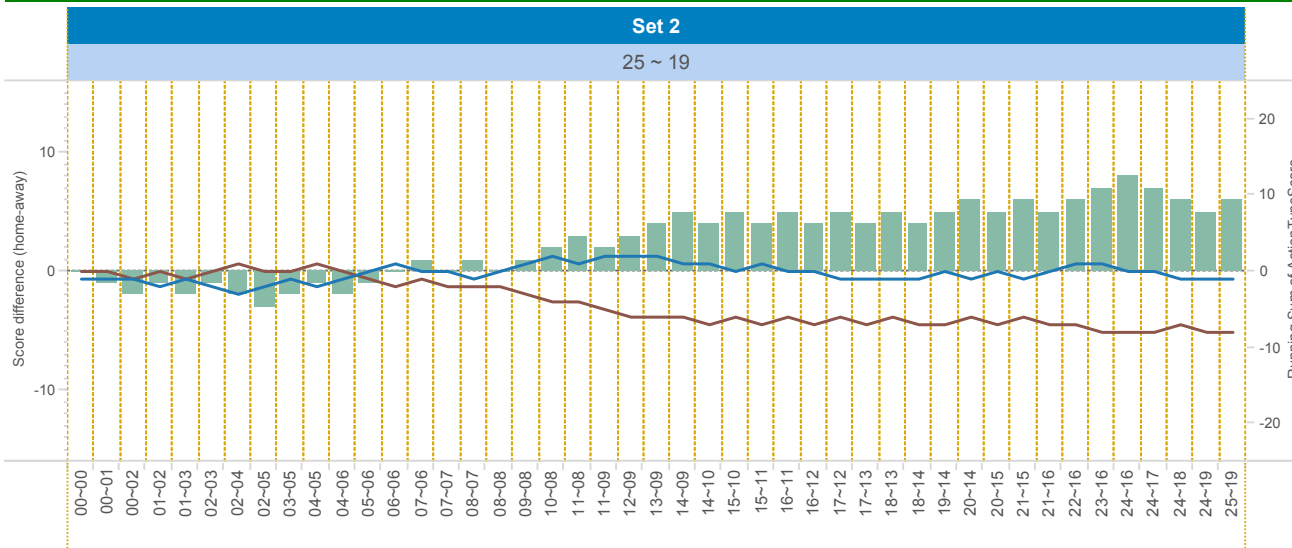

2014-2015

DATA

BelgiumVolleyStats.be
By Marnix Acar

© Trainerstuff.be
By Wouter Laroy

VIZ

(20150201) ANT ~ MEN (3 ~ 0)
Set analysis - Set 2

TEAM_NAME

- ANT
- MEN

UPPER LEFT:

+1: A# - B# - S# -1: A=, A/, B=, B/, S=, R=, D=, F=, S=

LOWER LEFT:

TOI = Team of Interest = Team analyzed OPP = Opponent
XXXServe = who served XXXSCORE = who got the point

LOWER RIGHT:

Attack sorted on #SCORE