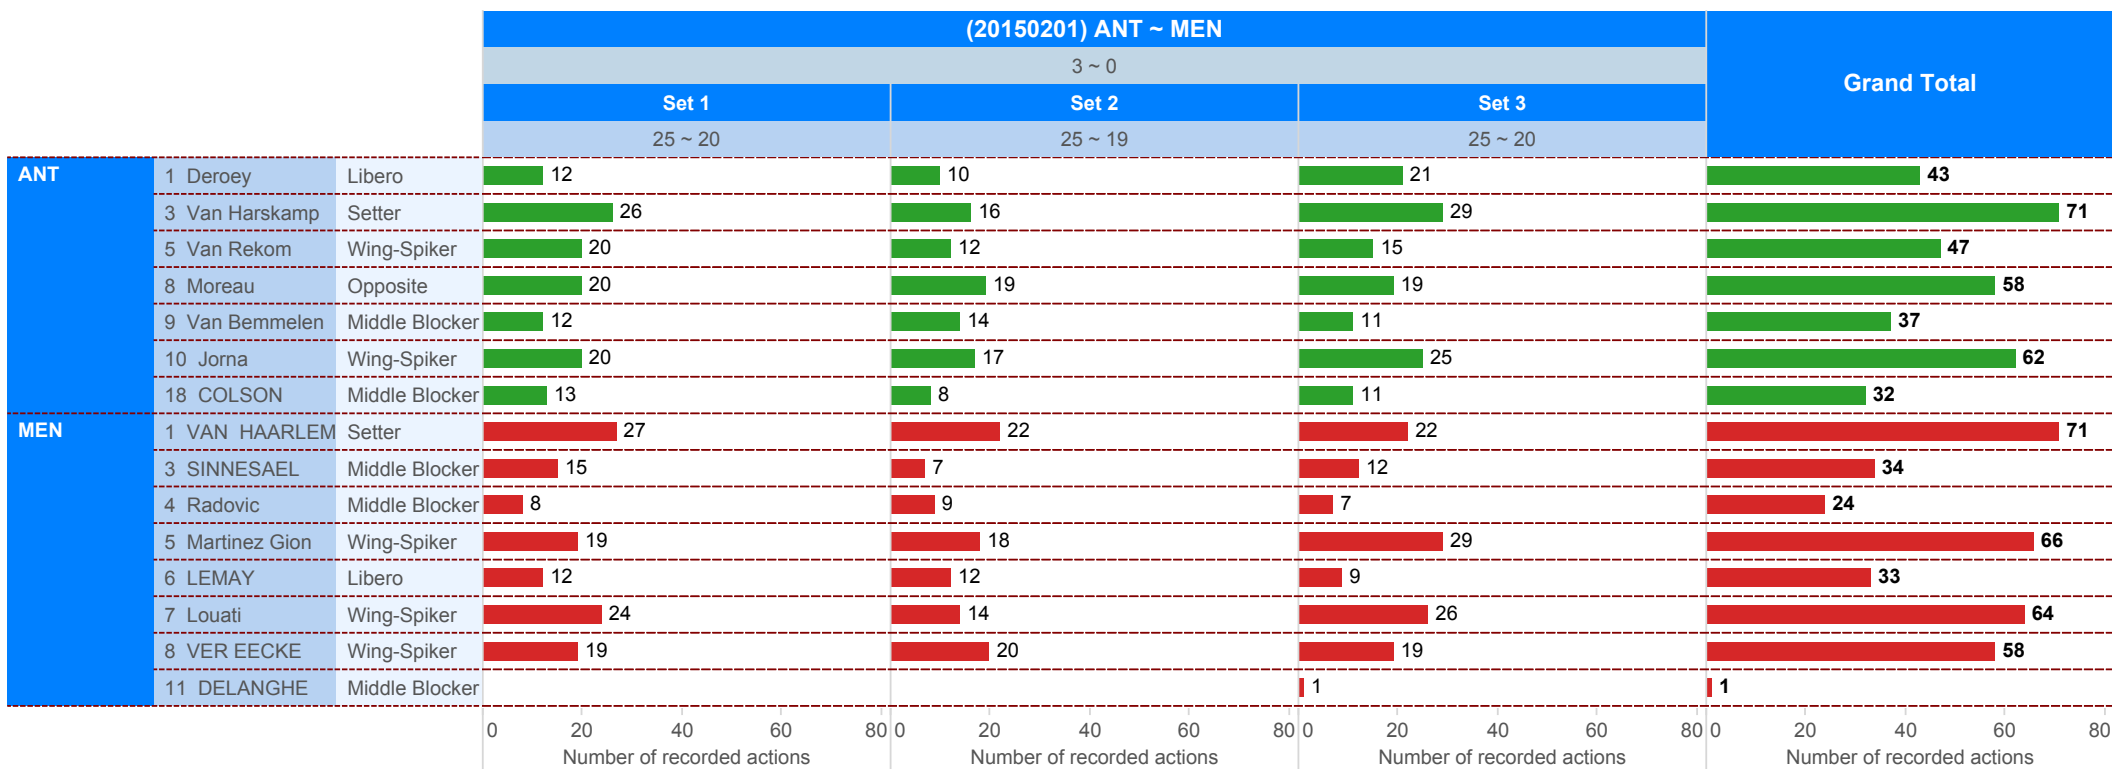

2014-2015

DATA

BelgiumVolleyStats.be
By Marnix Acar

© **Trainerstuff.be**
By Wouter Laroy

VIZ

Scouting data provided by: Marnix Acar - www.BelgiumVolleyStats.be

Data processing and vizualization: Wouter Laroy - www.trainerstuff.be

Questions/Remarks/Suggestions: info@belgiumvolleystats.be - wouterstrainerstuff@gmail.com

■ SET LOST   ■ SET WON