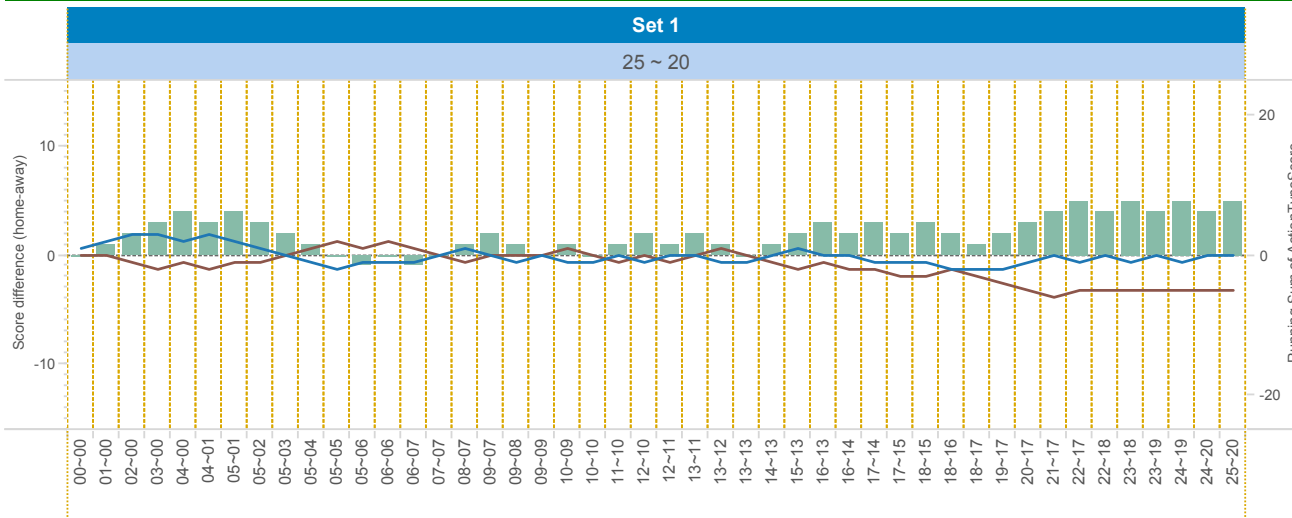

UPPER:

TOI = Team of Interest = Team analyzed OPP = Opponent
 XXXServe = who served XXXSCORE = who got the point

2014-2015

DATA

BelgiumVolleyStats.be
By Marnix Acar

© Trainerstuff.be
By Wouter Iaroy

VIZ

(20150201) ANT ~ MEN (3 ~ 0)
Set analysis - Set 1

TEAM_NAME

- ANT
- MEN

UPPER LEFT:

+1: A# - B# - S# -1: A=, A/, B=, B/, S=, R=, D=, F=, S=

LOWER LEFT:

TOI = Team of Interest = Team analyzed OPP = Opponent
XXXServe = who served XXXSCORE = who got the point