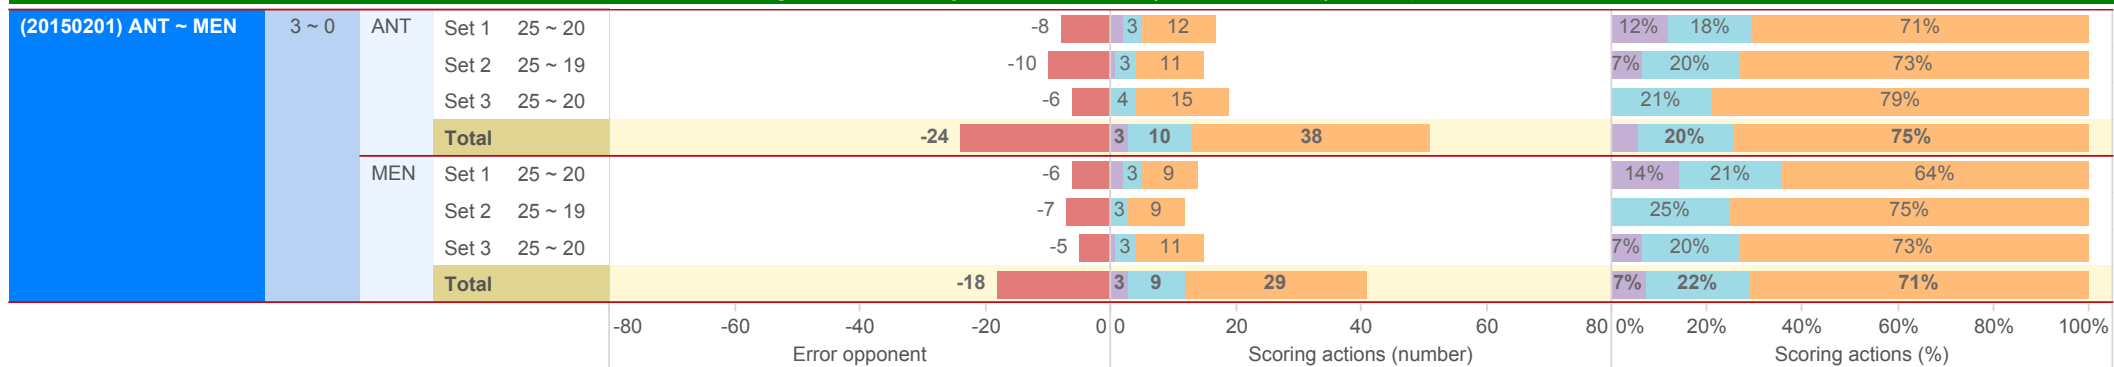

2014-2015

DATA

BelgiumVolleyStats.be
By Marnix Acar

© Trainerstuff.be
By Wouter Laroy

VIZ

(20150201) ANT ~ MEN (3 ~ 0)

Scoring Actions Analyzed: how were points made (per set)

S - Serve B - Block A - Attack