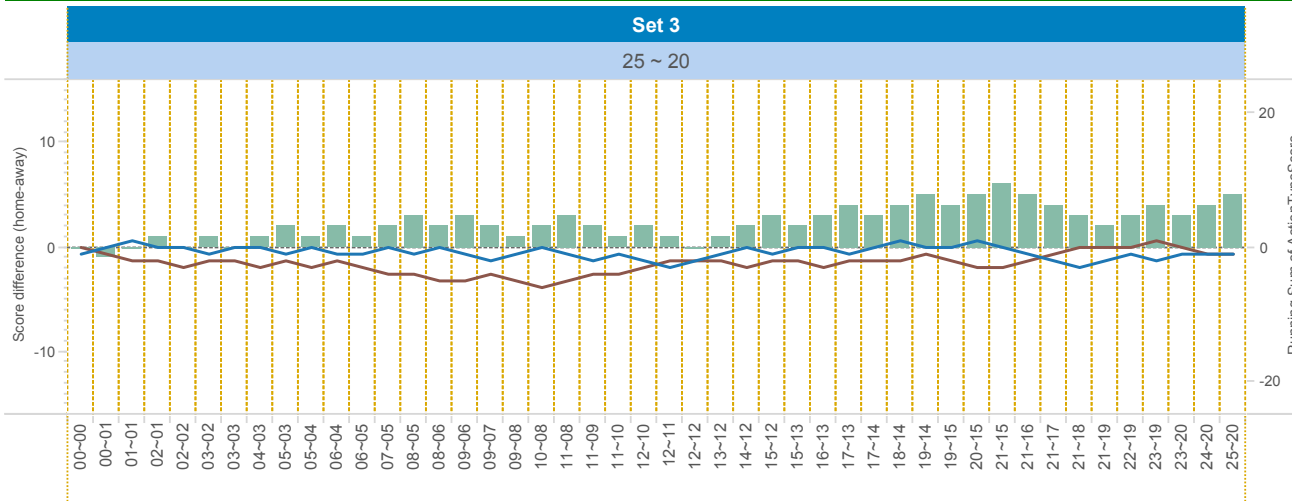

2014-2015

DATA

BelgiumVolleyStats.be
By Marnix Acar

© Trainerstuff.be
By Wouter Laroy

VIZ

(20150201) ANT ~ MEN (3 ~ 0)
Set analysis - Set 3

TEAM_NAME

- ANT
- MEN

UPPER LEFT:

+1: A# - B# - S# -1: A=, A/, B=, B/, S=, R=, D=, F=, S=

LOWER LEFT:

TOI = Team of Interest = Team analyzed OPP = Opponent
XXXServe = who served XXXSCORE = who got the point

LOWER RIGHT:

Attack sorted on #SCORE