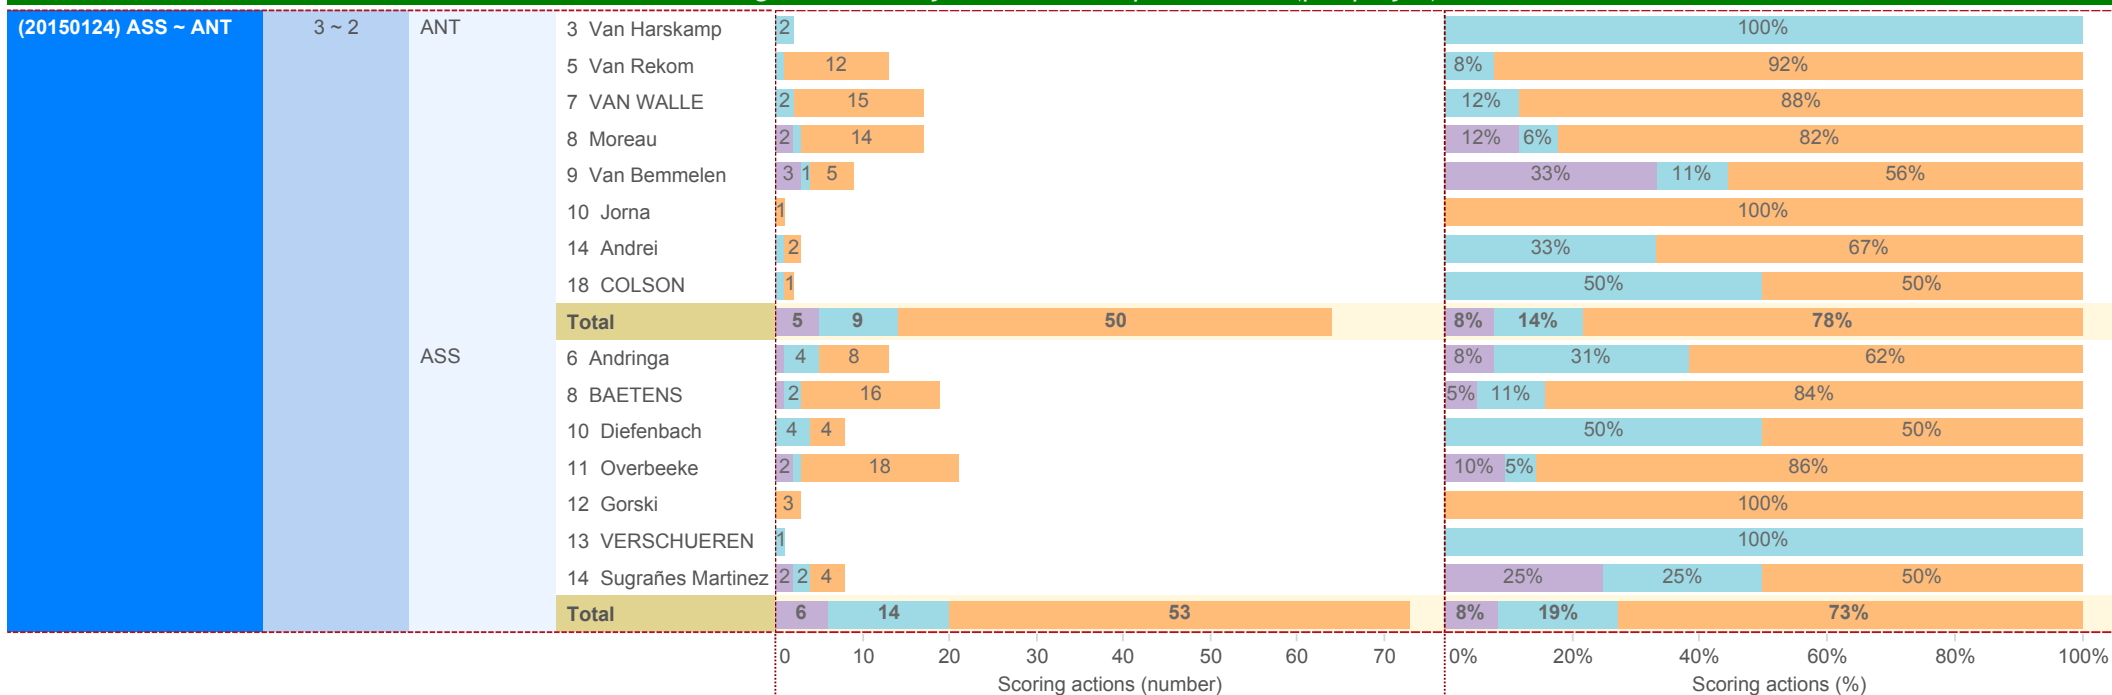

2014-2015

DATA

BelgiumVolleyStats.be
By Marnix Acar

© Trainerstuff.be
By Wouter Laroy

VIZ

(20150124) ASS ~ ANT (3 ~ 2)

Scoring Actions Analyzed: how were points made (per player)

S - Serve B - Block A - Attack

2014-2015

DATA

BelgiumVolleyStats.be
By Marnix Acar

© Trainerstuff.be
By Wouter Laroy

VIZ

(20150124) ASS ~ ANT (3 ~ 2)
Skills in detail (per player position): Attack/Block

A - Attack	ANT	Position	Skill						Total	EFF
			#	+	!	-	/	=		
A - Attack	ANT	Middle Blocker	8 (40%)	3 (15%)	2 (10%)	3 (15%)	2 (10%)	2 (10%)	20	20%
		Opposite	14 (33%)	10 (23%)	5 (19%)	5 (12%)	8 (19%)	1 (2%)	43	12%
		Setter		1 (50%)		1 (50%)			2	0%
		Wing-Spiker	28 (47%)	8 (13%)	6 (7%)	11 (18%)	4 (7%)	3 (5%)	60	35%
		Total	50 (40%)	22 (18%)	13 (11%)	20 (16%)	14 (11%)	6 (5%)	125	24%
A - Attack	ASS	Middle Blocker	8 (42%)	3 (16%)	1 (11%)	1 (5%)	2 (11%)	4 (21%)	19	11%
		Opposite	18 (43%)	10 (24%)	3 (7%)	5 (12%)	3 (7%)	3 (7%)	42	29%
		Setter						1 (100%)	1	-100%
		Wing-Spiker	27 (44%)	10 (16%)	3 (7%)	12 (20%)	4 (7%)	5 (8%)	61	30%
		Total	53 (43%)	23 (19%)	7 (7%)	18 (15%)	9 (7%)	13 (11%)	123	25%
B - Block	ANT	Middle Blocker	3 (8%)	6 (17%)	4 ()	6 (17%)		17 (47%)	36	-39%
		Opposite	1 (13%)		1 ()			6 (75%)	8	-63%
		Setter	2 (40%)					3 (60%)	5	-20%
		Wing-Spiker	3 (25%)		1 ()	1 (8%)		7 (58%)	12	-33%
		Total	9 (15%)	6 (10%)	6 ()	7 (11%)		33 (54%)	61	-39%
B - Block	ASS	Middle Blocker	6 (18%)	5 (15%)	8 ()	2 (6%)		12 (36%)	33	-18%
		Opposite	1 (11%)		1 ()			7 (78%)	9	-67%
		Setter	1 (13%)					7 (88%)	8	-75%
		Wing-Spiker	6 (35%)	3 (18%)	4 ()	1 (6%)		3 (18%)	17	18%
		Total	14 (21%)	8 (12%)	13 ()	3 (4%)		29 (43%)	67	-22%