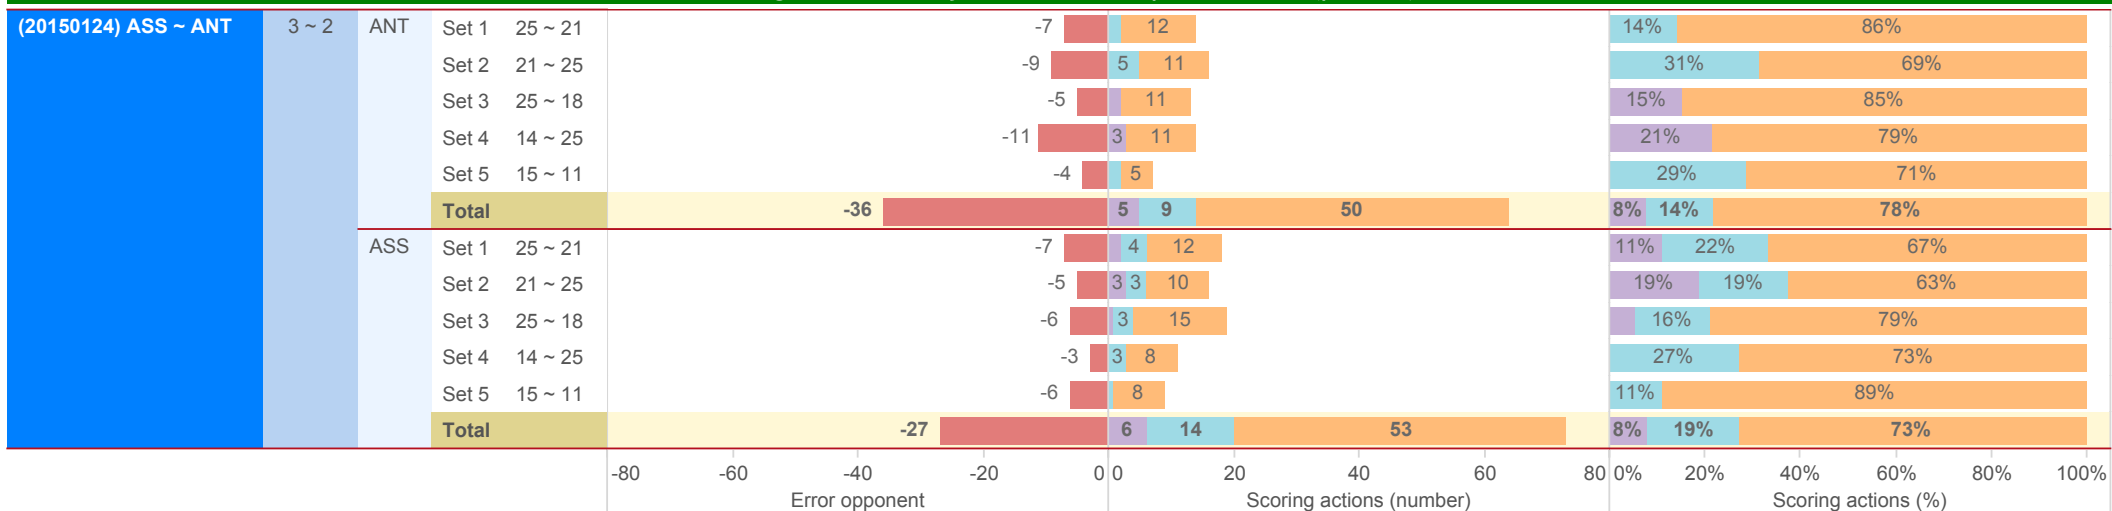

		Count of SKILL	#SCORE	#SCORE%	NOSCORE	NOSCORE%	=SCORE	=SCORE%	EFF	
11	Overbeeke	ASS	42	18	43%	18	43%	6	14%	29%
8	BAETENS	ASS	30	16	53%	14	47%	0	0%	53%
7	VAN WALLE	ANT	29	15	52%	11	38%	3	10%	41%
8	Moreau	ANT	43	14	33%	20	47%	9	21%	12%
5	Van Rekom	ANT	28	12	43%	13	46%	3	11%	32%
6	Andringa	ASS	20	8	40%	6	30%	6	30%	10%
9	Van Bemmelen	ANT	11	5	45%	4	36%	2	18%	27%
10	Diefenbach	ASS	8	4	50%	2	25%	2	25%	25%
14	Sugrañes Martin...	ASS	11	4	36%	3	27%	4	36%	0%
12	Gorski	ASS	11	3	27%	5	45%	3	27%	0%
14	Andrei	ANT	6	2	33%	4	67%	0	0%	33%
10	Jorna	ANT	3	1	33%	1	33%	1	33%	0%
18	COLSON	ANT	3	1	33%	0	0%	2	67%	-33%
3	Van Harskamp	ANT	2	0	0%	2	100%	0	0%	0%
13	VERSCHUEREN	ASS	1	0	0%	0	0%	1	100%	####

2014-2015

DATA

BelgiumVolleyStats.be
By Marnix Acar

© Trainerstuff.be
By Wouter Laroy

VIZ

(20150124) ASS ~ ANT (3 ~ 2)
Scoring Actions Analyzed: how were points made (per set)

S - Serve B - Block A - Attack