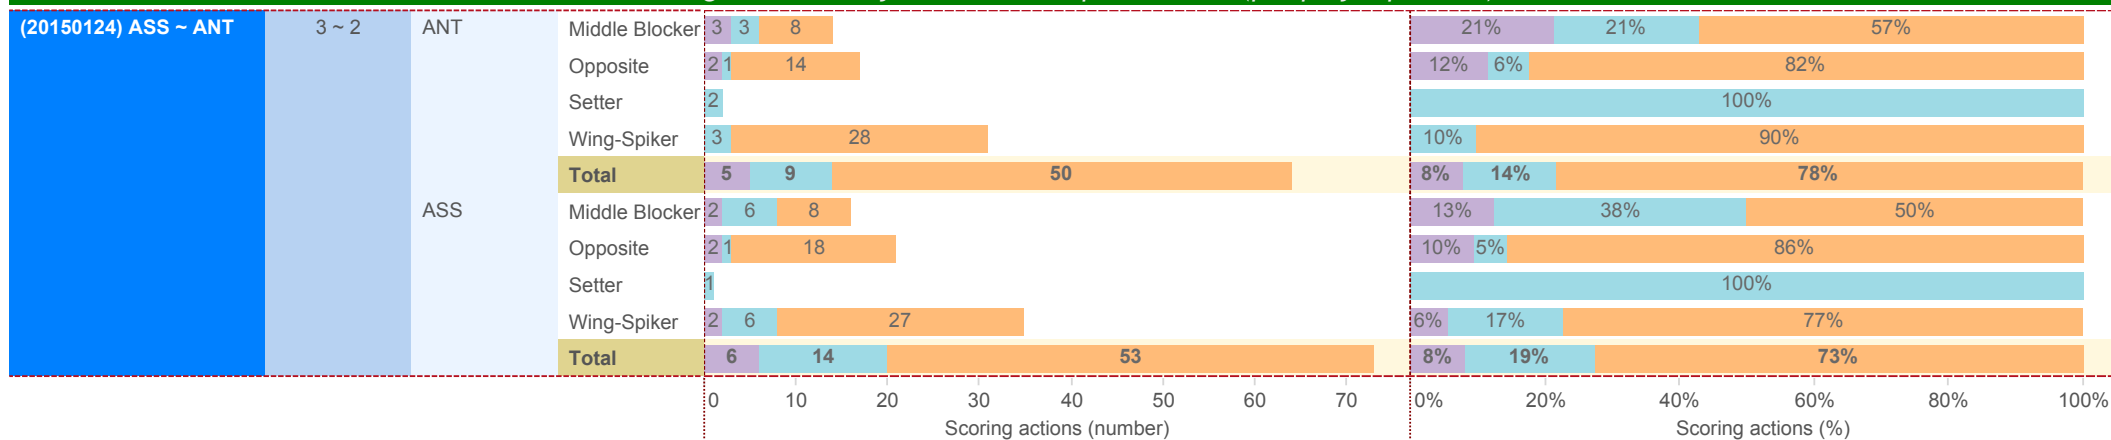

2014-2015

DATA

BelgiumVolleyStats.be
By Marnix Acar

© Trainerstuff.be
By Wouter Laroy

VIZ

(20150124) ASS ~ ANT (3 ~ 2)

Scoring Actions Analyzed: how were points made (per player position)

S - Serve B - Block A - Attack