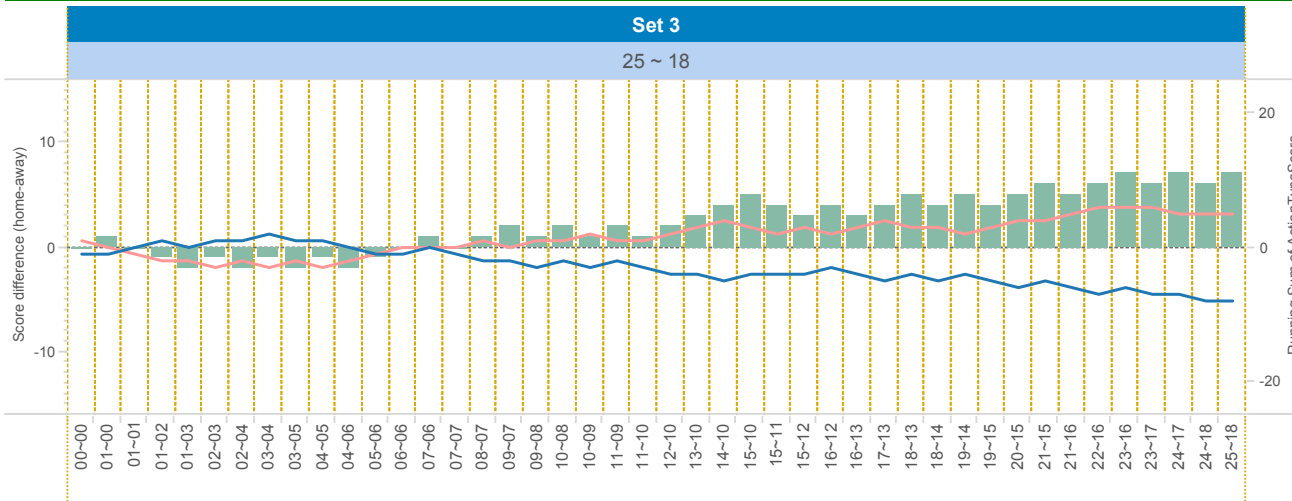

2014-2015

DATA

BelgiumVolleyStats.be
By Marnix Acar

© Trainerstuff.be
By Wouter Laroy

ZIV

(20150124) ASS ~ ANT (3 ~ 2)
Set analysis - Set 3

TEAM_NAME

- ANT
- ASS

UPPER LEFT:

+1: A# - B# - S# -1: A=, A/, B=, B/, S=, R=, D=, F=, S=

LOWER LEFT:

TOI = Team of Interest = Team analyzed OPP = Opponent
XXXServe = who served XXXSCORE = who got the point

LOWER RIGHT:

Attack sorted on #SCORE