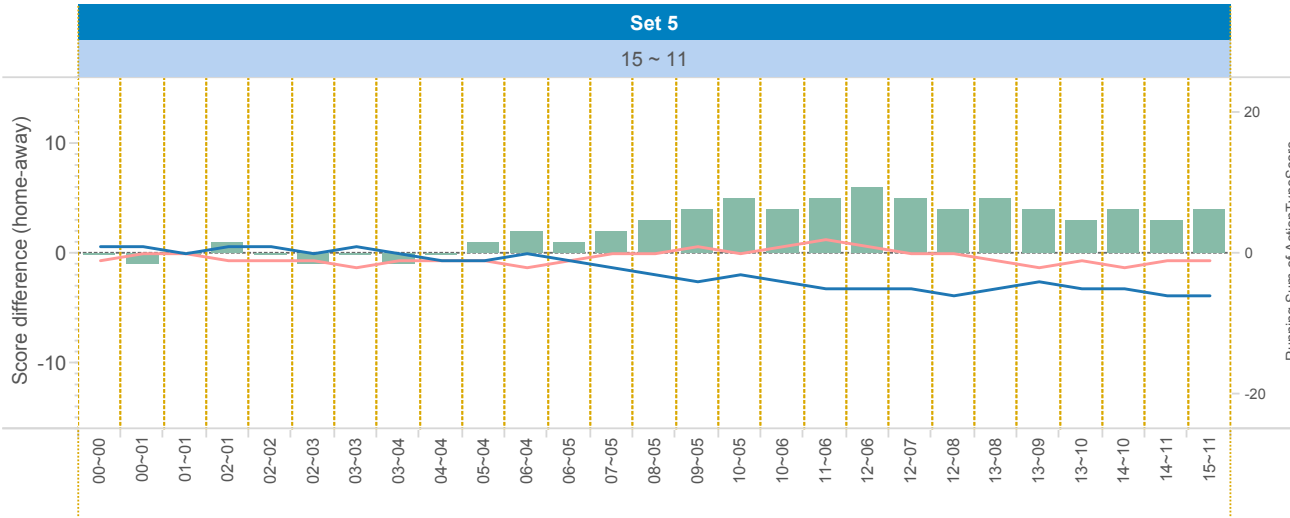

2014-2015

DATA

BelgiumVolleyStats.be
By Marnix Acar

© Trainerstuff.be
By Wouter Laroy

ZIV

(20150124) ASS ~ ANT (3 ~ 2)
Set analysis - Set 5

TEAM_NAME

- ANT
- ASS

UPPER LEFT:

+1: A# - B# - S# -1: A=, A/, B=, B/, S=, R=, D=, F=, S=

LOWER LEFT:

TOI = Team of Interest = Team analyzed OPP = Opponent
XXXServe = who served XXXSCORE = who got the point

LOWER RIGHT:

Attack sorted on #SCORE