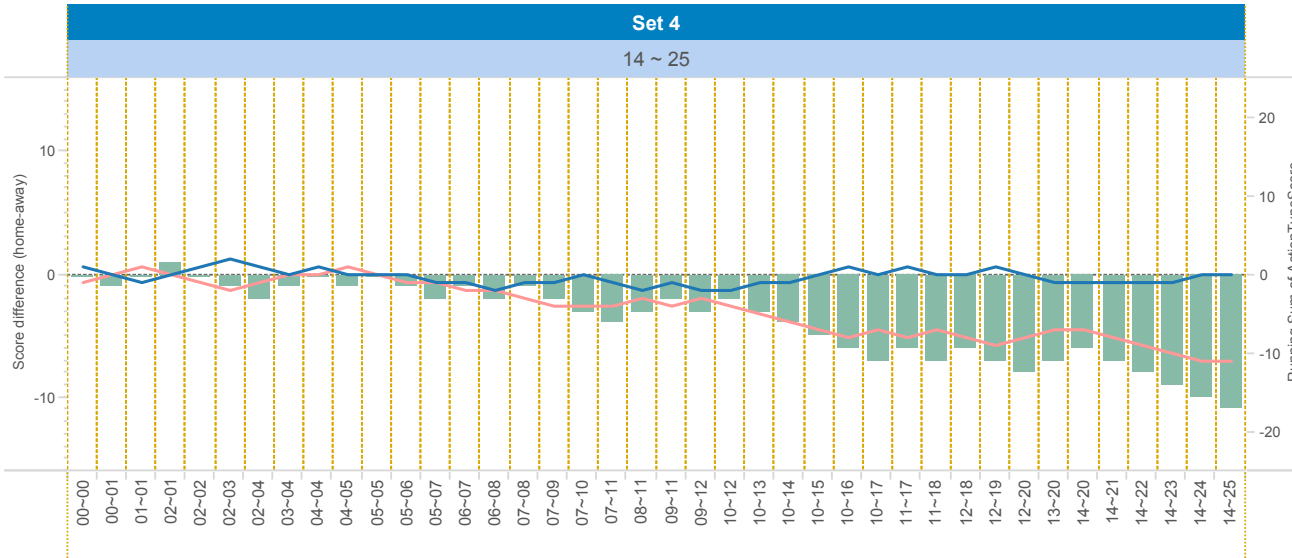

2014-2015

DATA

BelgiumVolleyStats.be
By Marnix Acar

© Trainerstuff.be
By Wouter Laroy

ZIV

(20150124) ASS ~ ANT (3 ~ 2)
Set analysis - Set 4

TEAM_NAME

- ANT
- ASS

UPPER LEFT:

+1: A# - B# - S# -1: A=, A/, B=, B/, S=, R=, D=, F=, S=

LOWER LEFT:

TOI = Team of Interest = Team analyzed OPP = Opponent
XXXServe = who served XXXSCORE = who got the point

LOWER RIGHT:

Attack sorted on #SCORE