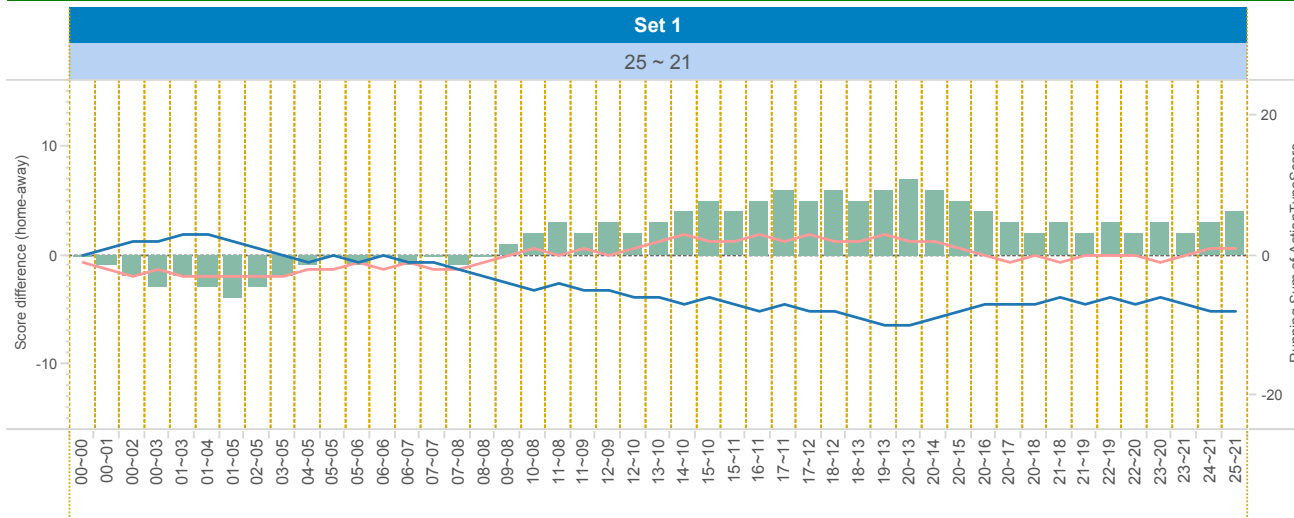

UPPER:
TOI = Team of Interest = Team analyzed OPP = Opponent
XXXServe = who served XXXSCORE = who got the point

2014-2015

DATA

BelgiumVolleyStats.be
By Marnix Acar

© Trainerstuff.be
By Wouter Iaroy

VIZ

(20150124) ASS ~ ANT (3 ~ 2)
Set analysis - Set 1

TEAM_NAME

- ANT
- ASS

UPPER LEFT:

+1: A# - B# - S# -1: A=, A/, B=, B/, S=, R=, D=, F=, S=

LOWER LEFT:

TOI = Team of Interest = Team analyzed OPP = Opponent
XXXServe = who served XXXSCORE = who got the point