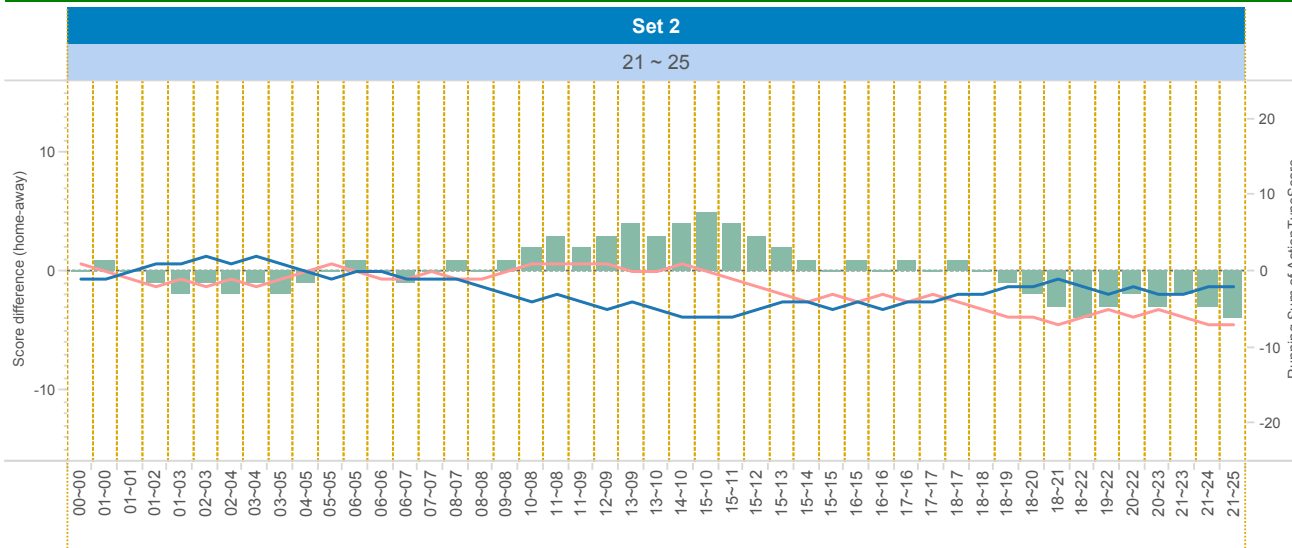

2014-2015

DATA

BelgiumVolleyStats.be
By Marnix Acar

© Trainerstuff.be
By Wouter Iaroy

VIZ

(20150124) ASS ~ ANT (3 ~ 2)
Set analysis - Set 2

TEAM_NAME

■ ANT

■ ASS

UPPER LEFT:

+1: A# - B# - S# -1: A=, A/, B=, B/, S=, R=, D=, F=, S=

LOWER LEFT:

TOI = Team of Interest = Team analyzed OPP = Opponent
XXXServe = who served XXXSCORE = who got the point

LOWER RIGHT:

Attack sorted on #SCORE