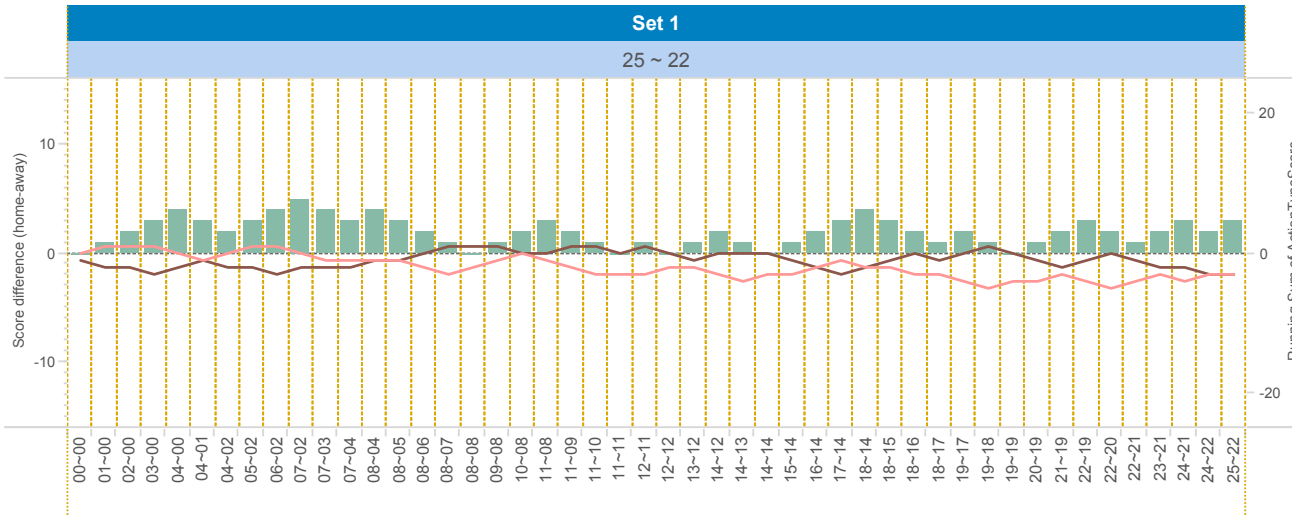

UPPER:  
TOI = Team of Interest = Team analyzed OPP = Opponent  
XXXServe = who served XXXSCORE = who got the point

2014-2015

DATA

BelgiumVolleyStats.be  
By Marnix Acar

© Trainerstuff.be  
By Wouter Iaroy

VIZ

(20150117) ASS ~ MEN (3 ~ 1)  
Set analysis - Set 1

TEAM\_NAME

- ASS
- MEN

UPPER LEFT:

+1: A# - B# - S#    -1: A=, A/, B=, B/, S=, R=, D=, F=, S=

LOWER LEFT:

TOI = Team of Interest = Team analyzed    OPP = Opponent  
XXXServe = who served    XXXSCORE = who got the point