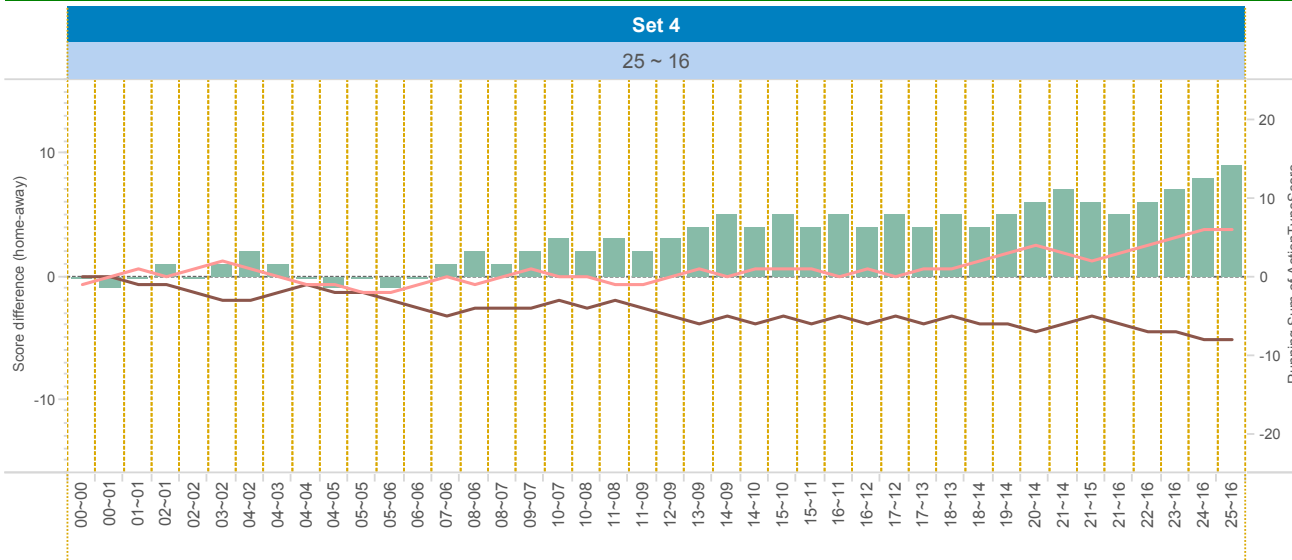

2014-2015

DATA

BelgiumVolleyStats.be  
By Marnix Acar

© Trainerstuff.be  
By Wouter Laroy

VIZ

(20150117) ASS ~ MEN (3 ~ 1)  
Set analysis - Set 4

TEAM\_NAME

ASS  
MEN

UPPER LEFT:

+1: A# - B# - S#    -1: A=, A/, B=, B/, S=, R=, D=, F=, S=

LOWER LEFT:

TOI = Team of Interest = Team analyzed    OPP = Opponent  
XXXServe = who served    XXXSCORE = who got the point

LOWER RIGHT: