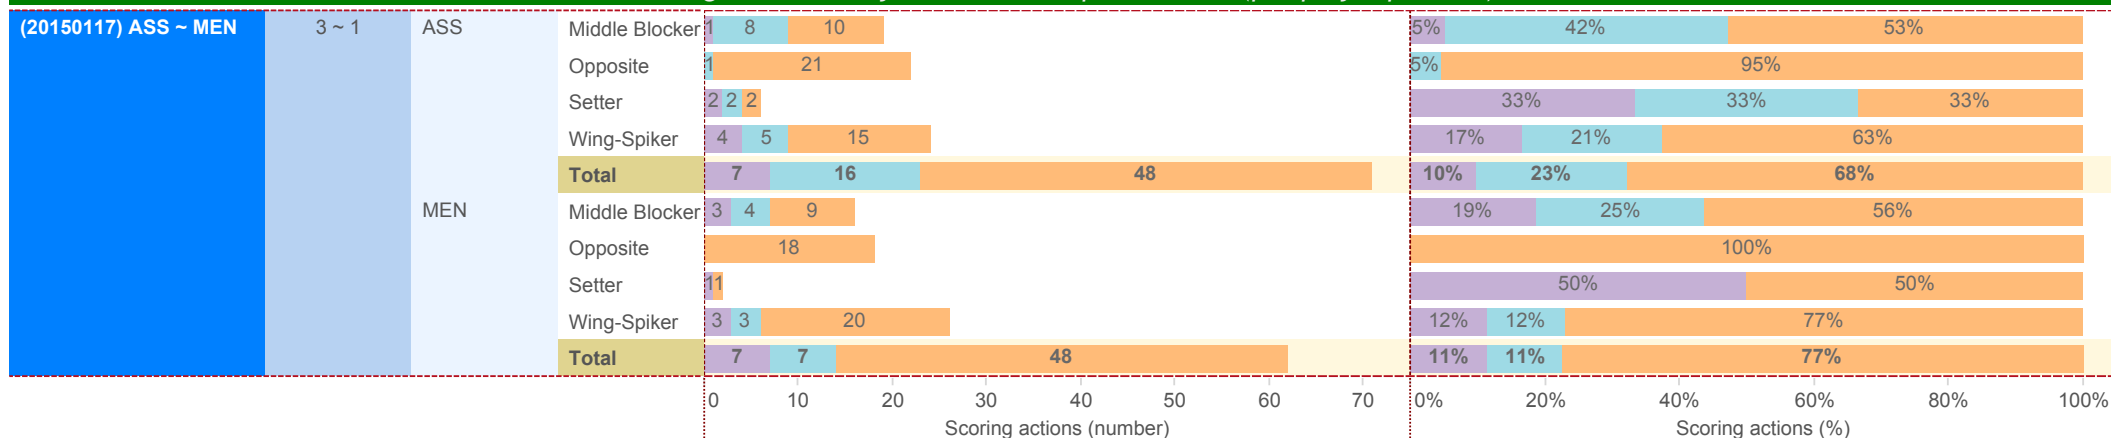

2014-2015

DATA

BelgiumVolleyStats.be  
By Marnix Acar

© Trainerstuff.be  
By Wouter Laroy

VIZ

(20150117) ASS ~ MEN (3 ~ 1)

Scoring Actions Analyzed: how were points made (per player position)

S - Serve    B - Block    A - Attack