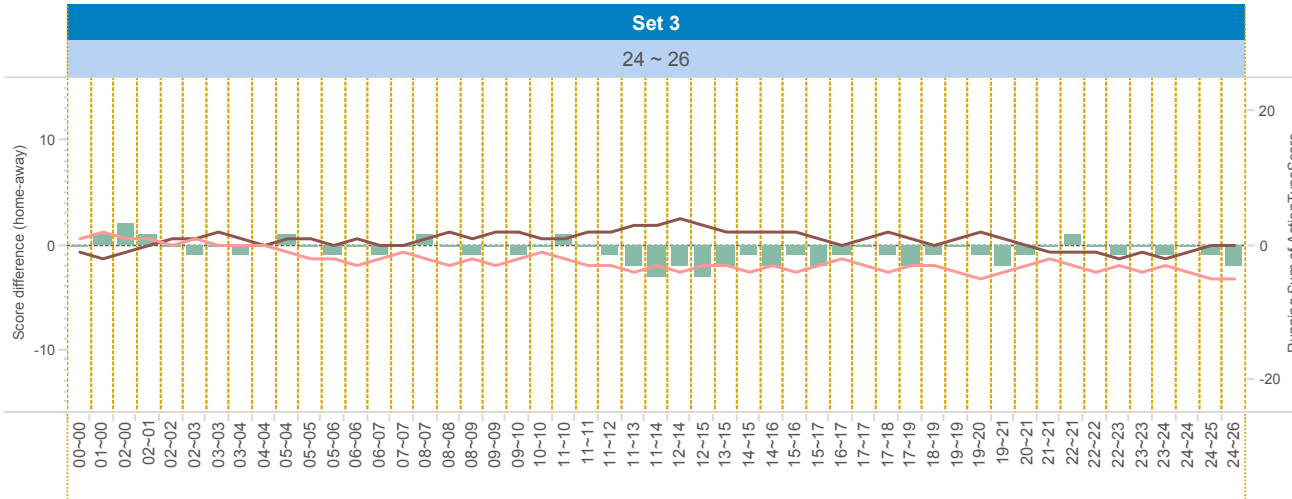

2014-2015

DATA

BelgiumVolleyStats.be  
By Marnix Acar

© Trainerstuff.be  
By Wouter Iaroy

VIZ

(20150117) ASS ~ MEN (3 ~ 1)  
Set analysis - Set 3

TEAM\_NAME

- ASS
- MEN

UPPER LEFT:

+1: A# - B# - S#    -1: A=, A/, B=, B/, S=, R=, D=, F=, S=

LOWER LEFT:

TOI = Team of Interest = Team analyzed    OPP = Opponent  
XXXServe = who served    XXXSCORE = who got the point

LOWER RIGHT: