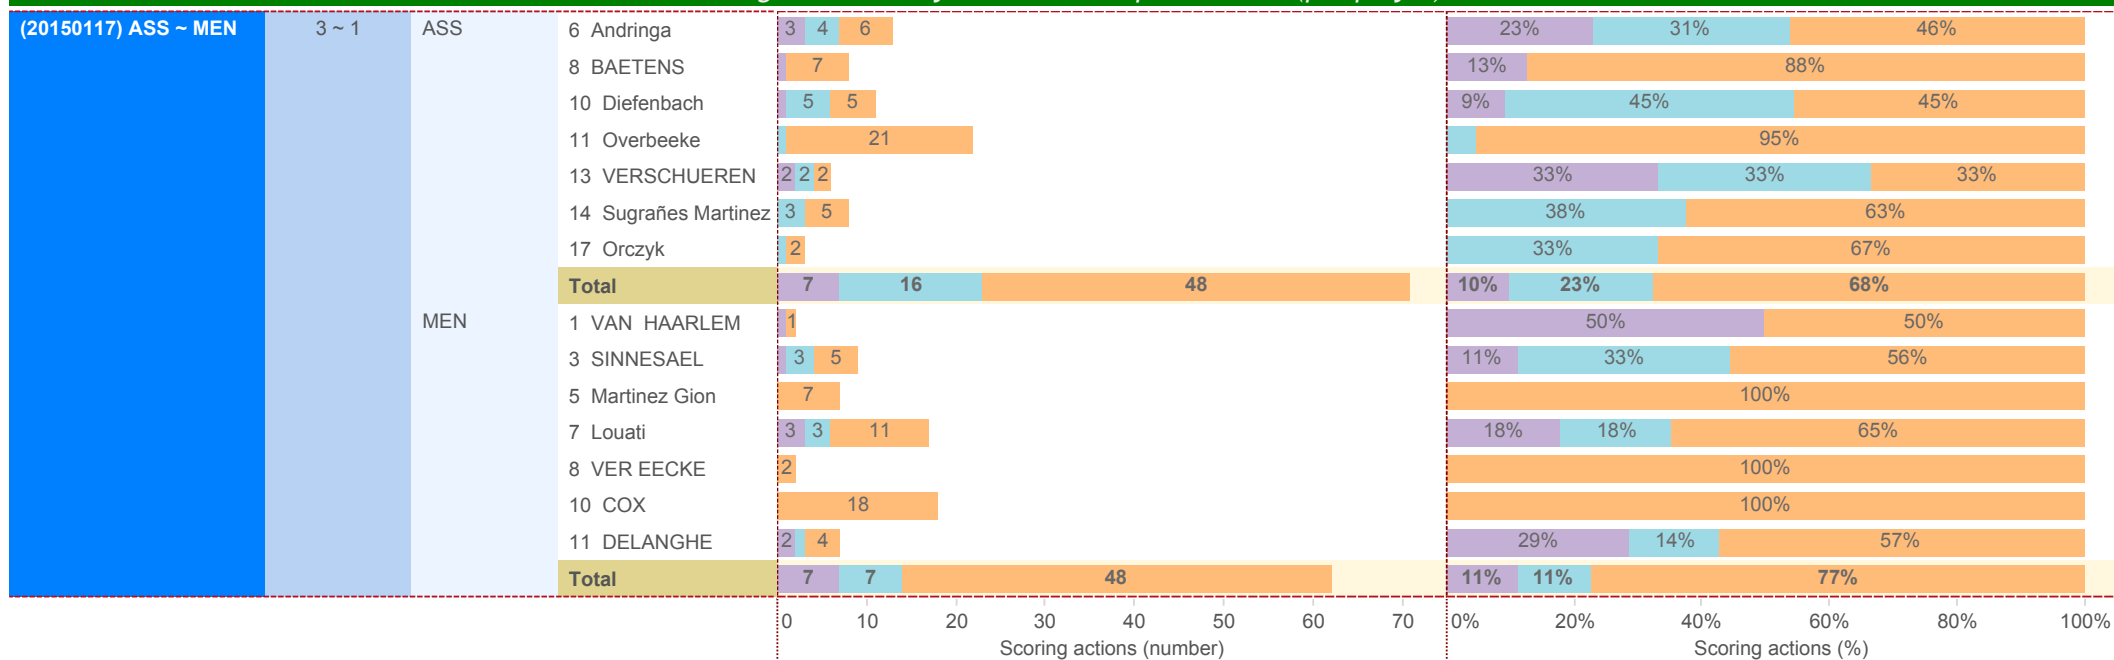

2014-2015

DATA

BelgiumVolleyStats.be  
By Marnix Acar

© Trainerstuff.be  
By Wouter Laroy

VIZ

(20150117) ASS ~ MEN (3 ~ 1)

Scoring Actions Analyzed: how were points made (per player)

S - Serve    B - Block    A - Attack