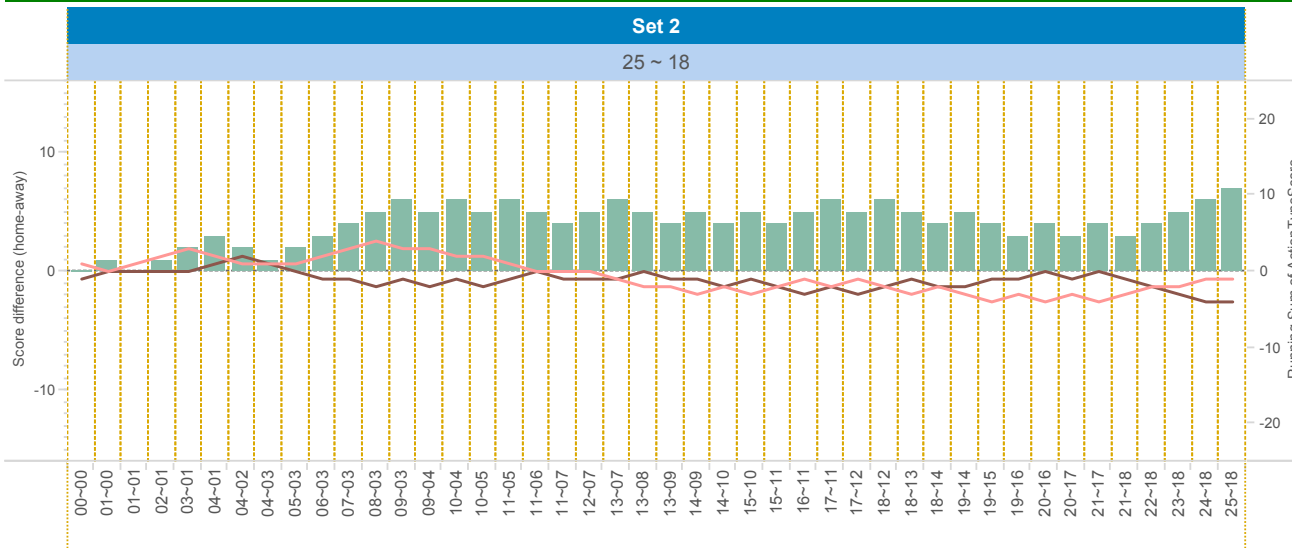

2014-2015

DATA

BelgiumVolleyStats.be  
By Marnix Acar

© Trainerstuff.be  
By Wouter Iaroy

VIV

(20150117) ASS - MEN (3 ~ 1)  
Set analysis - Set 2

TEAM\_NAME

ASS

MEN

UPPER LEFT:

+1: A# - B# - S#    -1: A=, A/, B=, B/, S=, R=, D=, F=, S=

LOWER LEFT:

TOI = Team of Interest = Team analyzed    OPP = Opponent  
XXXServe = who served    XXXSCORE = who got the point

LOWER RIGHT: