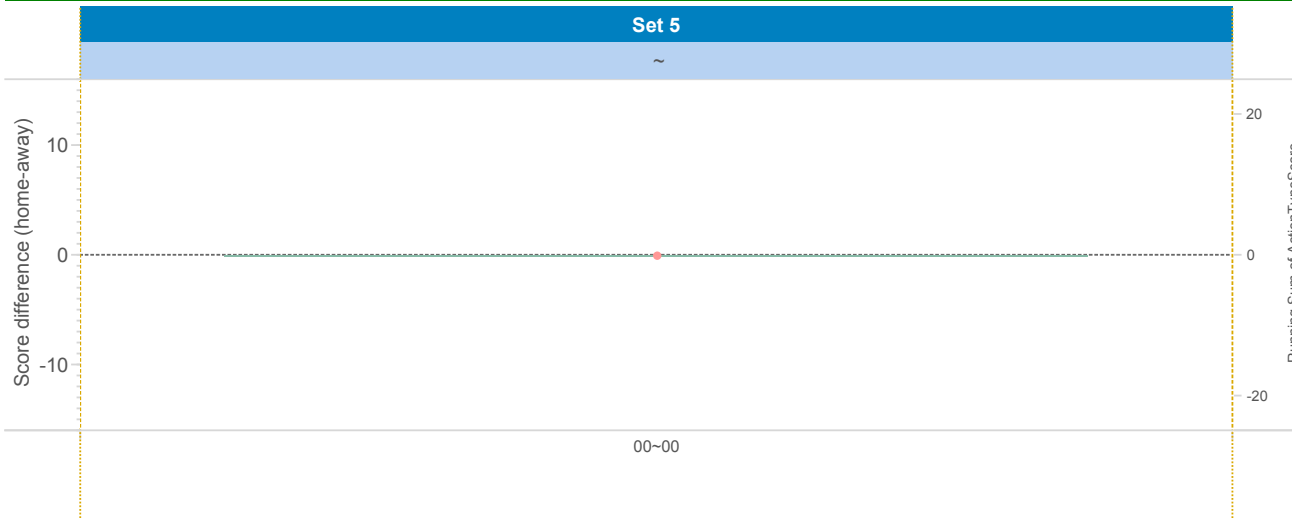

2014-2015

DATA

BelgiumVolleyStats.be  
By Marnix Acar

© Trainerstuff.be  
By Wouter Laroy

VIZ

(20150117) ASS ~ MEN (3 ~ 1)  
Set analysis - Set 5

TEAM\_NAME

ASS

UPPER LEFT:

+1: A# - B# - S# -1: A=, A/, B=, B/, S=, R=, D=, F=, S=

LOWER LEFT:

TOI = Team of Interest = Team analyzed OPP = Opponent  
XXXServe = who served XXXSCORE = who got the point

LOWER RIGHT:

Attack sorted on #SCORE