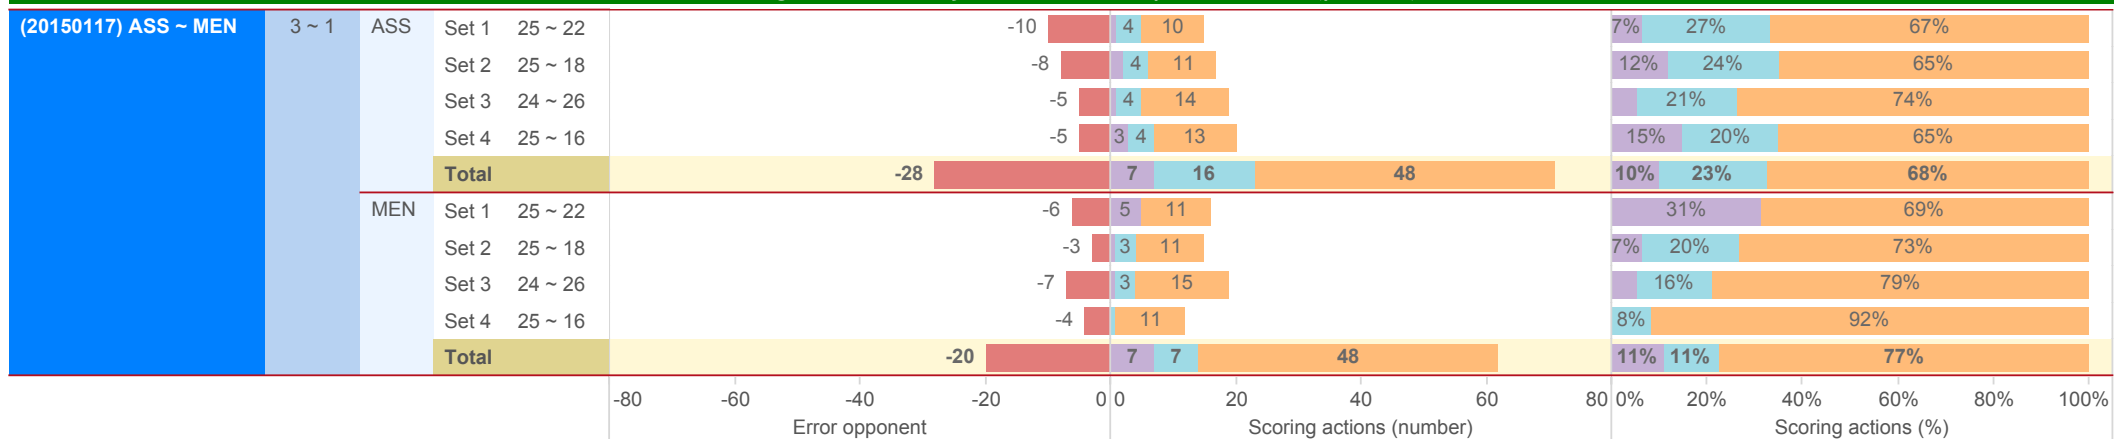

2014-2015

DATA

BelgiumVolleyStats.be  
By Marnix Acar

© Trainerstuff.be  
By Wouter Laroy

VIZ

(20150117) ASS ~ MEN (3 ~ 1)  
Scoring Actions Analyzed: how were points made (per set)

S - Serve    B - Block    A - Attack