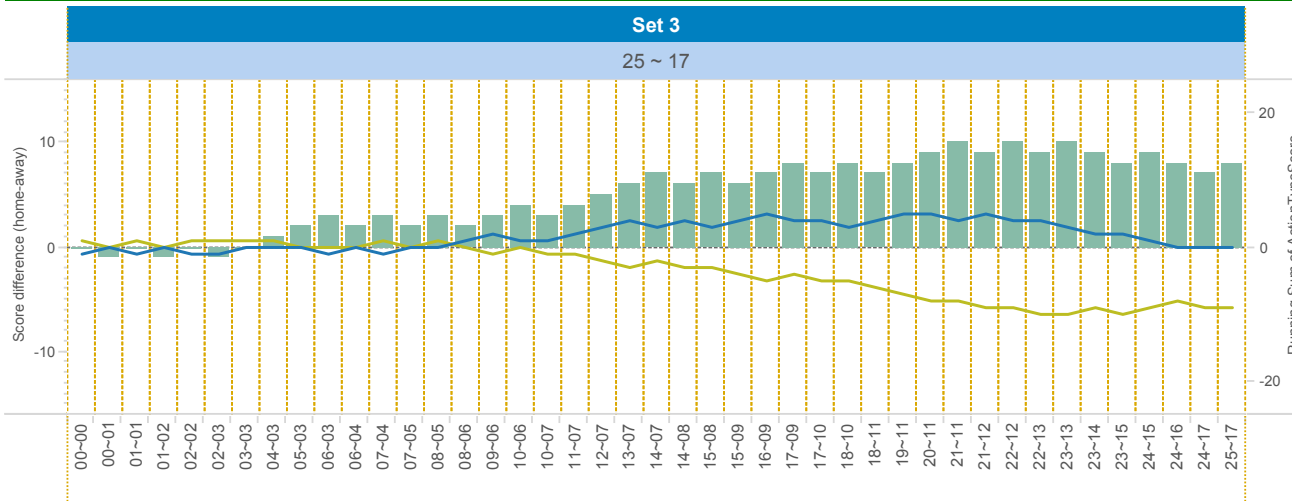

2014-2015

DATA

BelgiumVolleyStats.be
By Marnix Acar

© Trainerstuff.be
By Wouter Laroy

VIZ

(20141213) ANT ~ WAR (3 ~ 0)
Set analysis - Set 3

TEAM_NAME

- ANT
- WAR

UPPER LEFT:

+1: A# - B# - S# -1: A=, A/, B=, B/, S=, R=, D=, F=, S=

LOWER LEFT:

TOI = Team of Interest = Team analyzed OPP = Opponent
XXXServe = who served XXXSCORE = who got the point

LOWER RIGHT:

Attack sorted on #SCORE