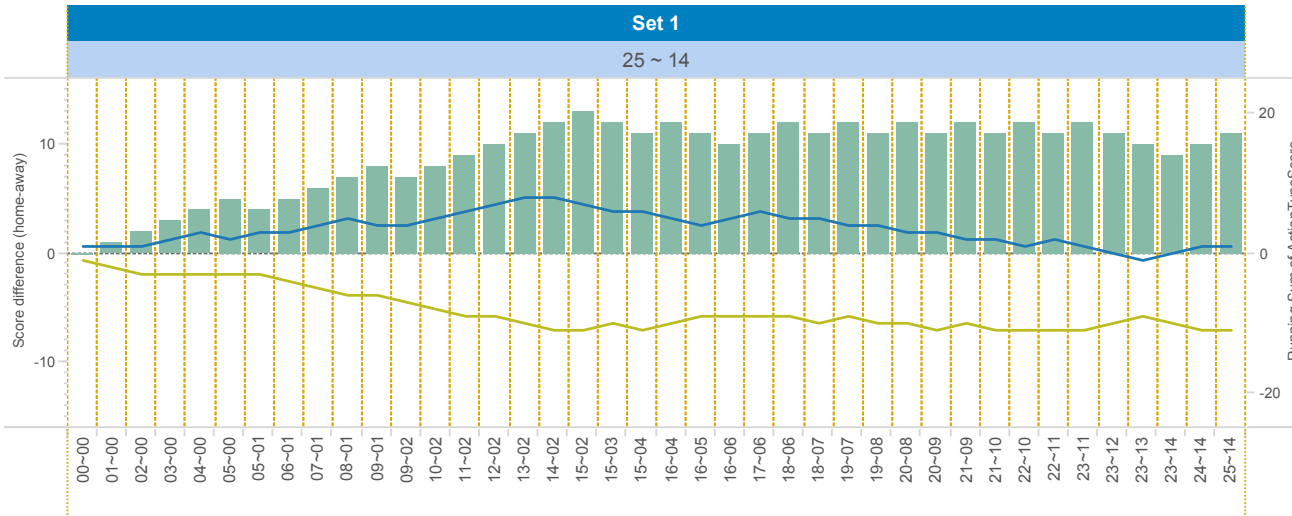

UPPER:
TOI = Team of Interest = Team analyzed OPP = Opponent
XXXServe = who served XXXSCORE = who got the point

2014-2015

DATA

BelgiumVolleyStats.be
By Marnix Acar

© Trainerstuff.be
By Wouter laroy

VIZ

(20141213) ANT ~ WAR (3 ~ 0)
Set analysis - Set 1