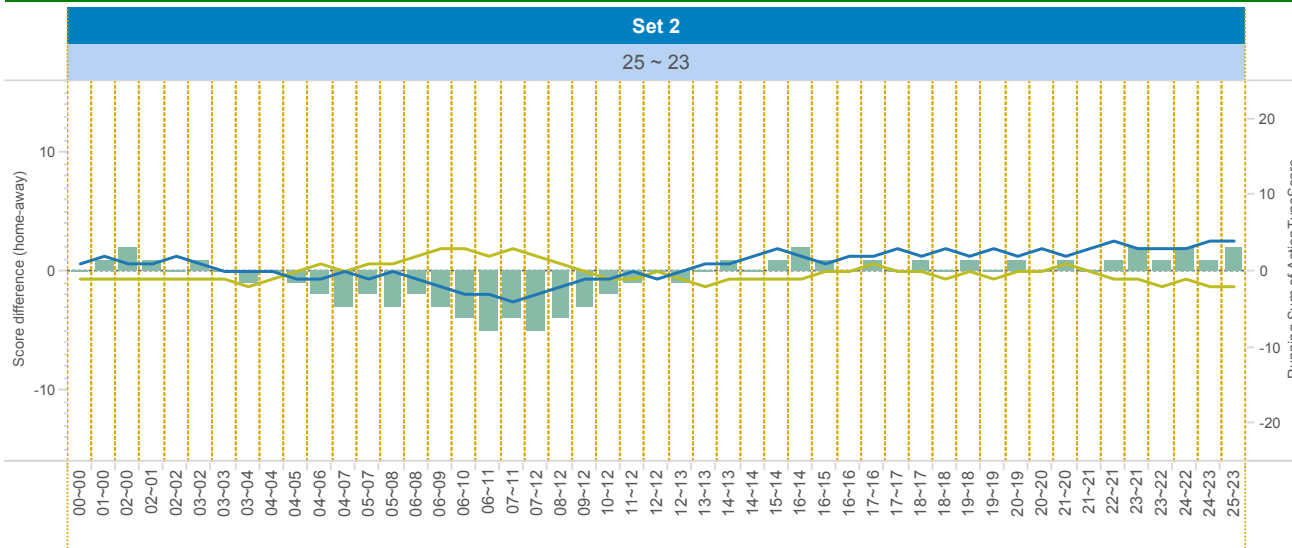

2014-2015

DATA

BelgiumVolleyStats.be
By Marnix Acar

© Trainerstuff.be
By Wouter Laroy

VIZ

(20141213) ANT ~ WAR (3 ~ 0)
Set analysis - Set 2

TEAM_NAME

- ANT
- WAR

UPPER LEFT:

+1: A# - B# - S# -1: A=, A/, B=, B/, S=, R=, D=, F=, S=

LOWER LEFT:

TOI = Team of Interest = Team analyzed OPP = Opponent
XXXServe = who served XXXSCORE = who got the point

LOWER RIGHT:

Attack sorted on #SCORE