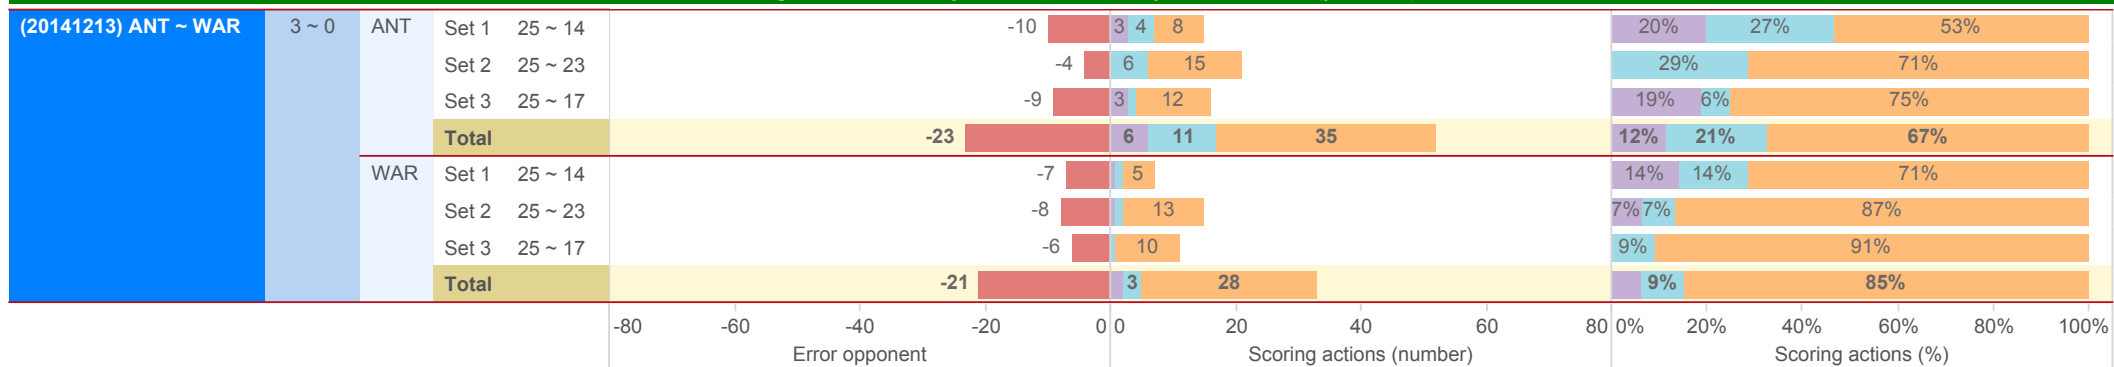

Attack sorted on #SCORE

Attacking skills

		Count of SKILL	#SCORE	#SCORE%	NOSCORE	NOSCORE%	=SCORE	=SCORE%	EFF
9 De Schrijver	WAR	26	12	46%	6	23%	8	31%	15%
5 Van Rekom	ANT	19	9	47%	8	42%	2	11%	37%
8 Moreau	ANT	17	9	53%	6	35%	2	12%	41%
9 Van Bemmelen	ANT	11	7	64%	4	36%	0	0%	64%
10 Jorna	ANT	16	7	44%	7	44%	2	13%	31%
4 DE BRABANDERE	WAR	20	6	30%	10	50%	4	20%	10%
12 VERBOOMEN	WAR	17	6	35%	7	41%	4	24%	12%
18 COLSON	ANT	5	3	60%	1	20%	1	20%	40%
2 POELMAN	WAR	6	2	33%	4	67%	0	0%	33%
8 BACKAERT	WAR	8	2	25%	4	50%	2	25%	0%

2014-2015

DATA

BelgiumVolleyStats.be
By Marnix Acar

© Trainerstuff.be
By Wouter Laroy

VIZ

(20141213) ANT ~ WAR (3 ~ 0)

Scoring Actions Analyzed: how were points made (per set)

S - Serve B - Block A - Attack