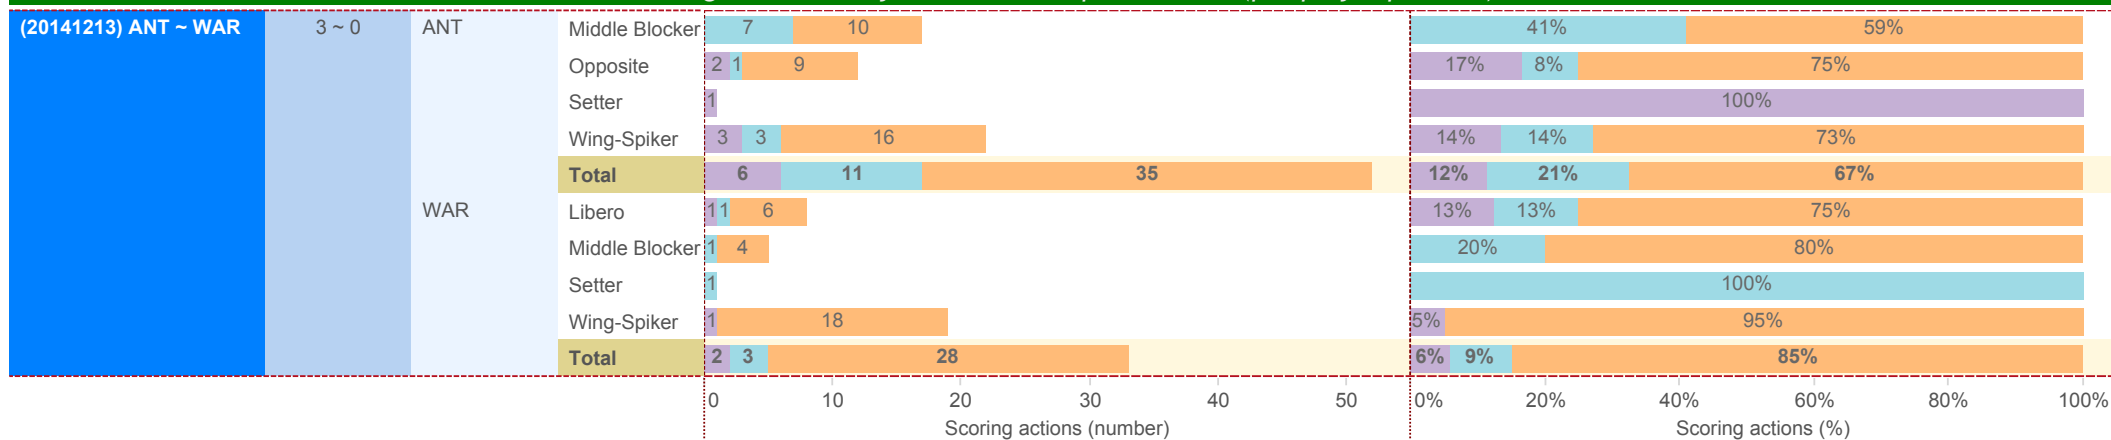

2014-2015

DATA

BelgiumVolleyStats.be
By Marnix Acar

© Trainerstuff.be
By Wouter Laroy

VIZ

(20141213) ANT ~ WAR (3 ~ 0)

Scoring Actions Analyzed: how were points made (per player position)

2014-2015