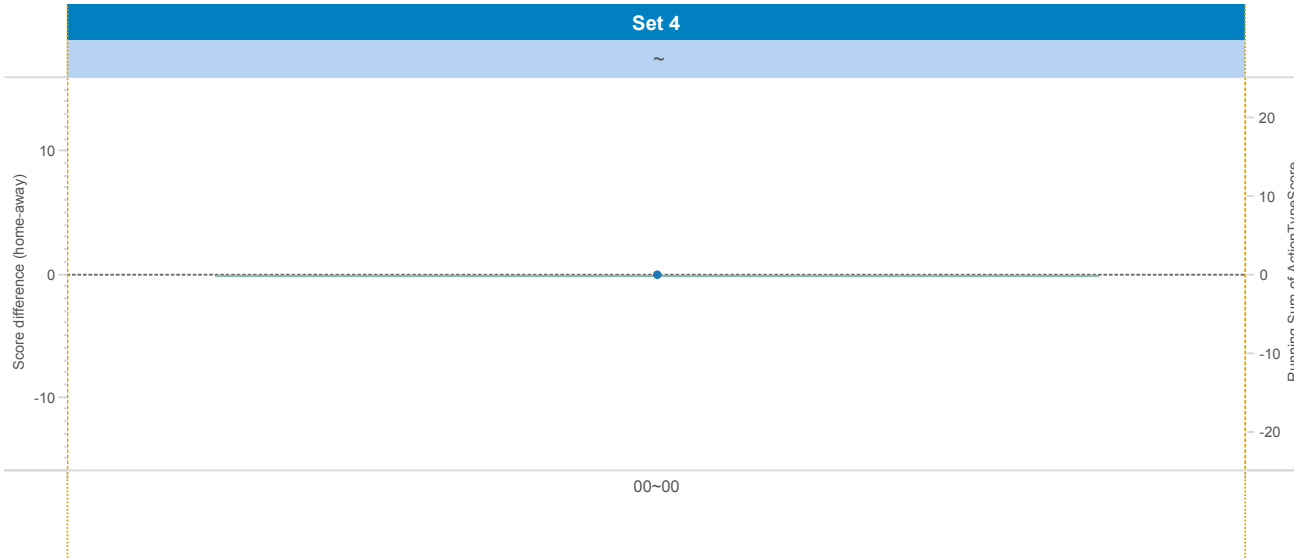

2014-2015

DATA

BelgiumVolleyStats.be
By Marnix Acar

© Trainerstuff.be
By Wouter Laroy

VIZ

(20141213) ANT ~ WAR (3 ~ 0)
Set analysis - Set 4

TEAM_NAME

■ ANT

UPPER LEFT:

+1: A# - B# - S# -1: A=, A/, B=, B/, S=, R=, D=, F=, S=

LOWER LEFT:

TOI = Team of Interest = Team analyzed OPP = Opponent
XXXServe = who served XXXSCORE = who got the point

LOWER RIGHT:

Attack sorted on #SCORE