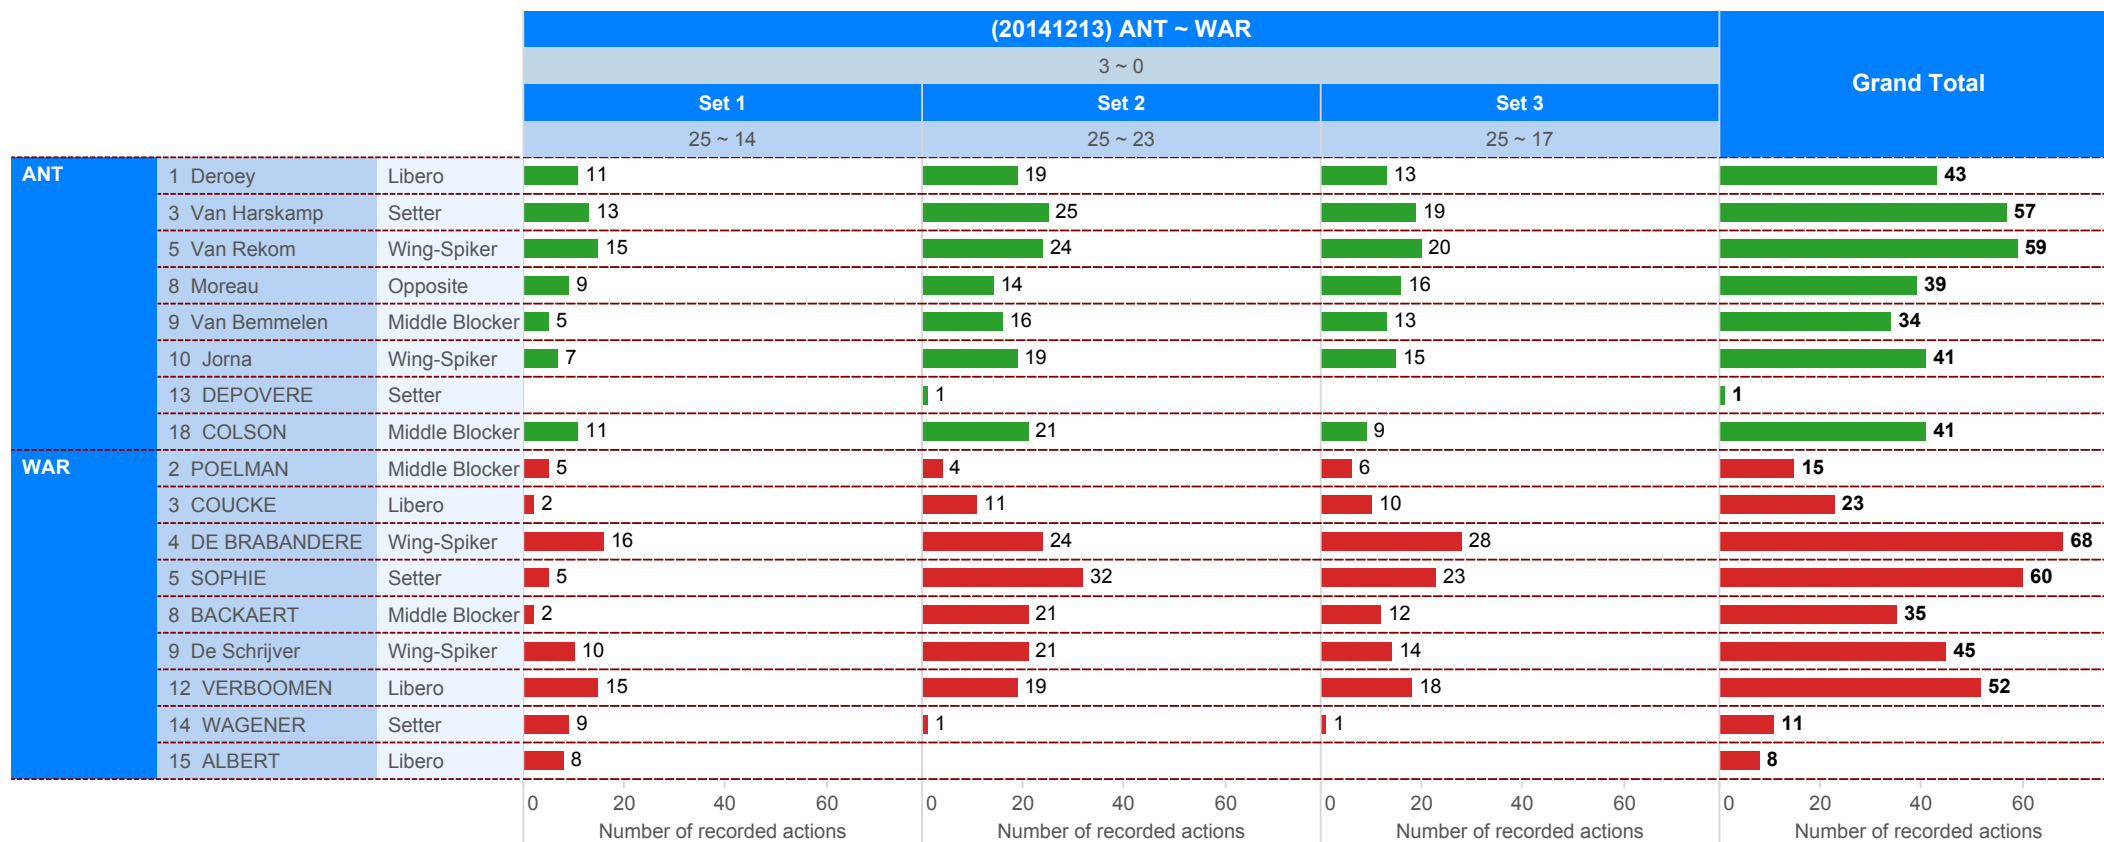

2014-2015

DATA

BelgiumVolleyStats.be
By Marnix Acar

© **Trainerstuff.be**
By Wouter Laroy

VIZ

Scouting data provided by: Marnix Acar - www.BelgiumVolleyStats.be

Data processing and vizualization: Wouter Laroy - www.trainerstuff.be

Questions/Remarks/Suggestions: info@belgiumvolleystats.be - wouterstrainerstuff@gmail.com

■ SET LOST ■ SET WON