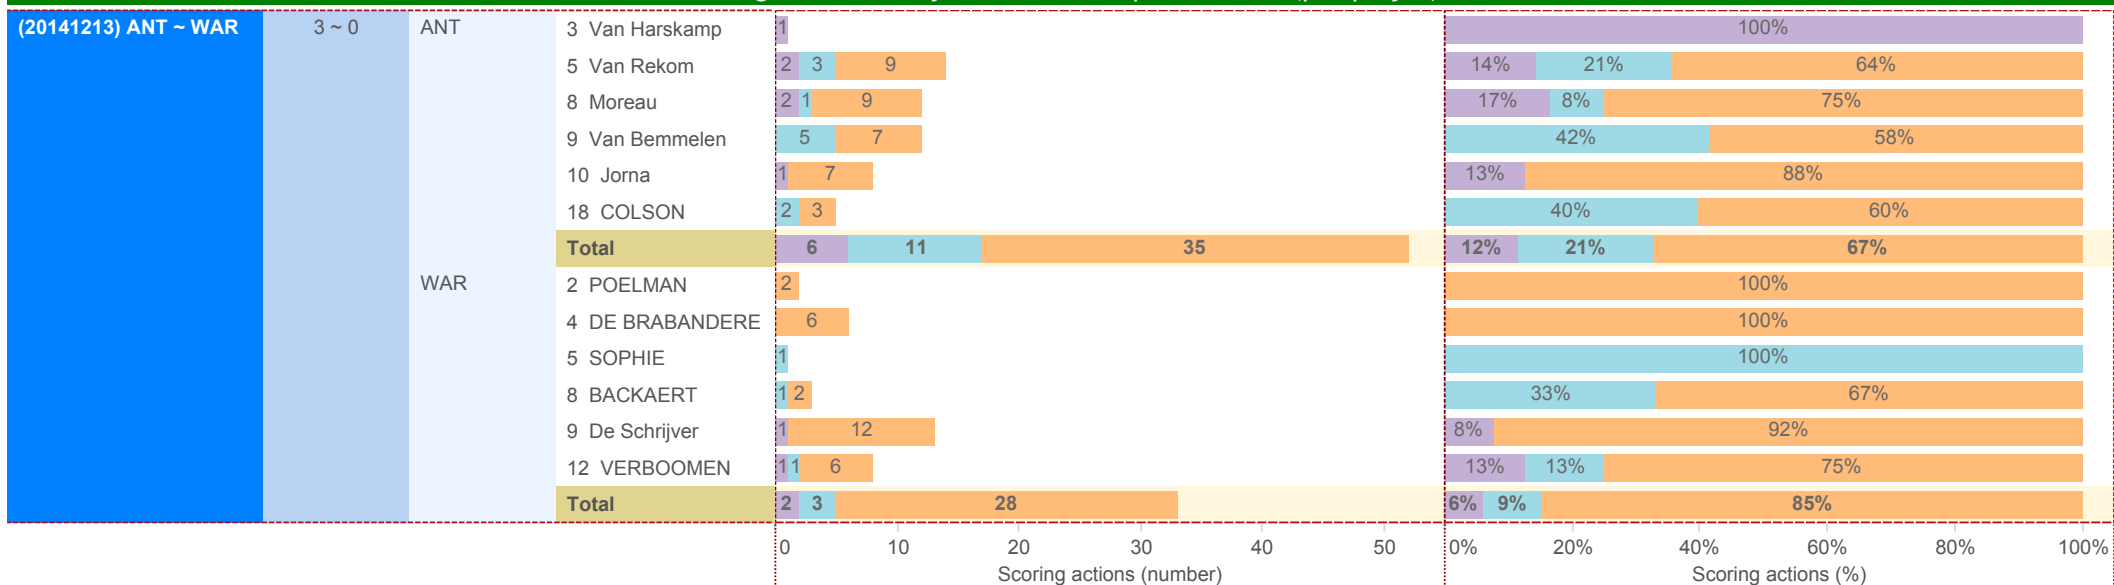

DATA

BelgiumVolleyStats.be
By Marnix Acar

© Trainerstuff.be
By Wouter Laroy

VIZ

(20141213) ANT ~ WAR (3 ~ 0)

Scoring Actions Analyzed: how were points made (per player)

S - Serve B - Block A - Attack

2014-2015

DATA

BelgiumVolleyStats.be
By Marnix Acar

© Trainerstuff.be
By Wouter Laroy

VIZ

(20141213) ANT ~ WAR (3 ~ 0)

Skills in detail (per player position): Attack/Block

Category	Team	Position	Skill						Count of SKILL	EFF	
			#	+	!	-	/	=			
A - Attack	ANT	Middle Blocker	10 (63%)		1 ()	4 (25%)		1 (6%)	16	56%	
		Opposite	9 (53%)	1 (6%)		5 (29%)	1 (6%)	1 (6%)	17	41%	
		Wing-Spiker	16 (46%)	1 (3%)	1 (6%)	13 (37%)	2 (6%)	2 (6%)	35	34%	
		Total	35 (51%)	2 (3%)	2 (4%)	22 (32%)	3 (4%)	4 (6%)	68	41%	
	WAR	Libero	6 (35%)	2 (12%)	4 (12%)	1 (6%)	2 (12%)	2 (12%)	17	12%	
		Middle Blocker	4 (29%)	1 (7%)	3 (14%)	4 (29%)	2 (14%)		14	14%	
		Wing-Spiker	18 (39%)		2 (13%)	14 (30%)	6 (13%)	6 (13%)	46	13%	
		Total	28 (36%)	3 (4%)	9 (13%)	19 (25%)	10 (13%)	8 (10%)	77	13%	
	B - Block	ANT	Middle Blocker	7 (32%)	2 (9%)	5 ()			8 (36%)	22	-5%
			Opposite	1 (25%)		1 ()			2 (50%)	4	-25%
Setter				1 (33%)		1 (33%)		1 (33%)	3	-33%	
Wing-Spiker			3 (23%)	2 (15%)	3 ()			5 (38%)	13	-15%	
Total			11 (26%)	5 (12%)	9 ()	1 (2%)		16 (38%)	42	-12%	
WAR		Libero	1 (50%)					1 (50%)	2	0%	
		Middle Blocker	1 (13%)	2 (25%)	1 ()			4 (50%)	8	-38%	
		Setter	1 (17%)	3 (50%)				2 (33%)	6	-17%	
		Wing-Spiker		1 (25%)	1 ()			2 (50%)	4	-50%	
		Total	3 (15%)	6 (30%)	2 ()			9 (45%)	20	-30%	