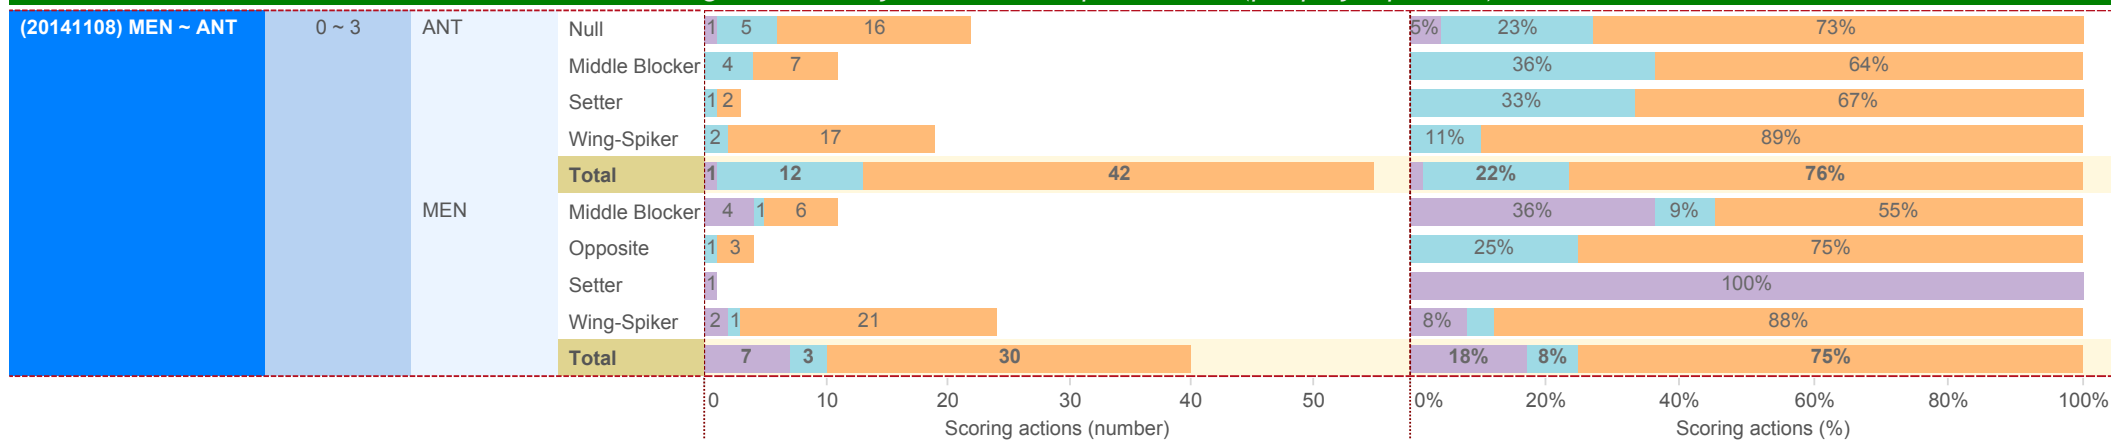

2014-2015

DATA

BelgiumVolleyStats.be
By Marnix Acar

© Trainerstuff.be
By Wouter Laroy

VIZ

(20141108) MEN ~ ANT (0 ~ 3)

Scoring Actions Analyzed: how were points made (per player position)