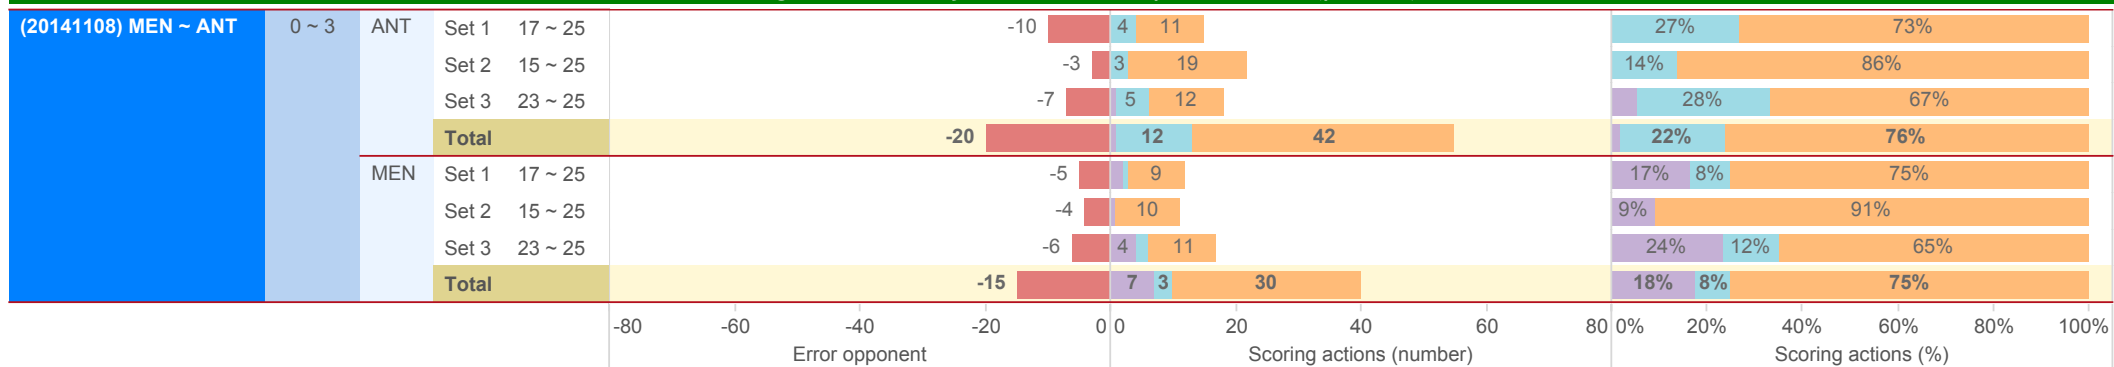

2014-2015

DATA

BelgiumVolleyStats.be
By Marnix Acar

© Trainerstuff.be
By Wouter Laroy

VIZ

(20141108) MEN ~ ANT (0 ~ 3)

Scoring Actions Analyzed: how were points made (per set)

S - Serve   B - Block   A - Attack