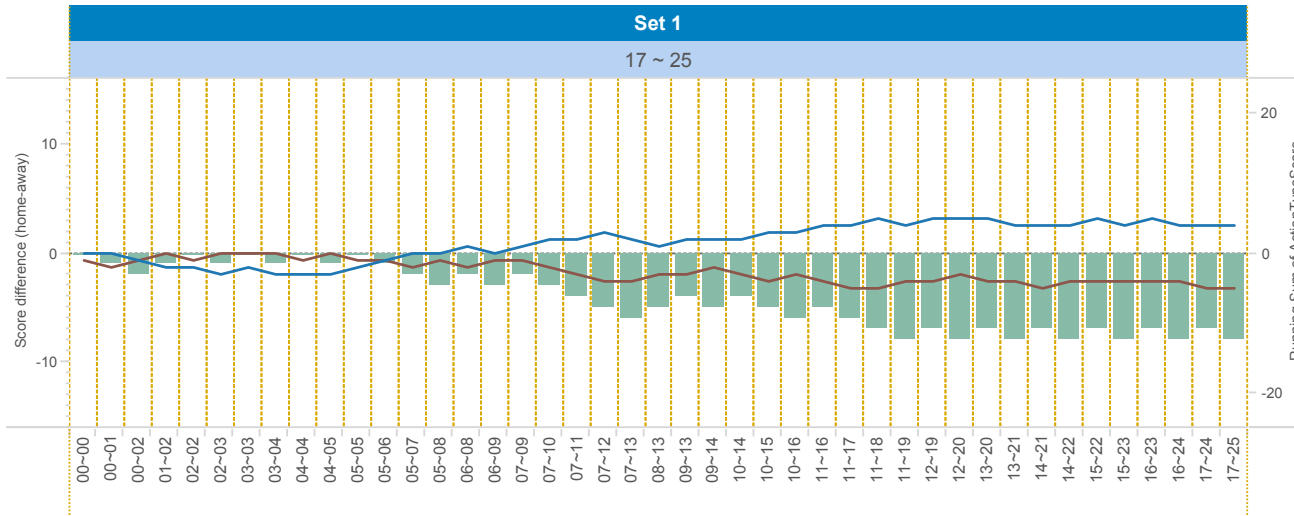

UPPER:
TOI = Team of Interest = Team analyzed OPP = Opponent
XXXServe = who served XXXSCORE = who got the point

2014-2015

DATA

BelgiumVolleyStats.be
By Marnix Acar

© Trainerstuff.be
By Wouter laroy

VIZ

(20141108) MEN ~ ANT (0 ~ 3)
Set analysis - Set 1

TEAM_NAME

- ANT
- MEN

UPPER LEFT:

+1: A# - B# - S# -1: A=, A/, B=, B/, S=, R=, D=, F=, S=

LOWER LEFT:

TOI = Team of Interest = Team analyzed OPP = Opponent
XXXServe = who served XXXSCORE = who got the point