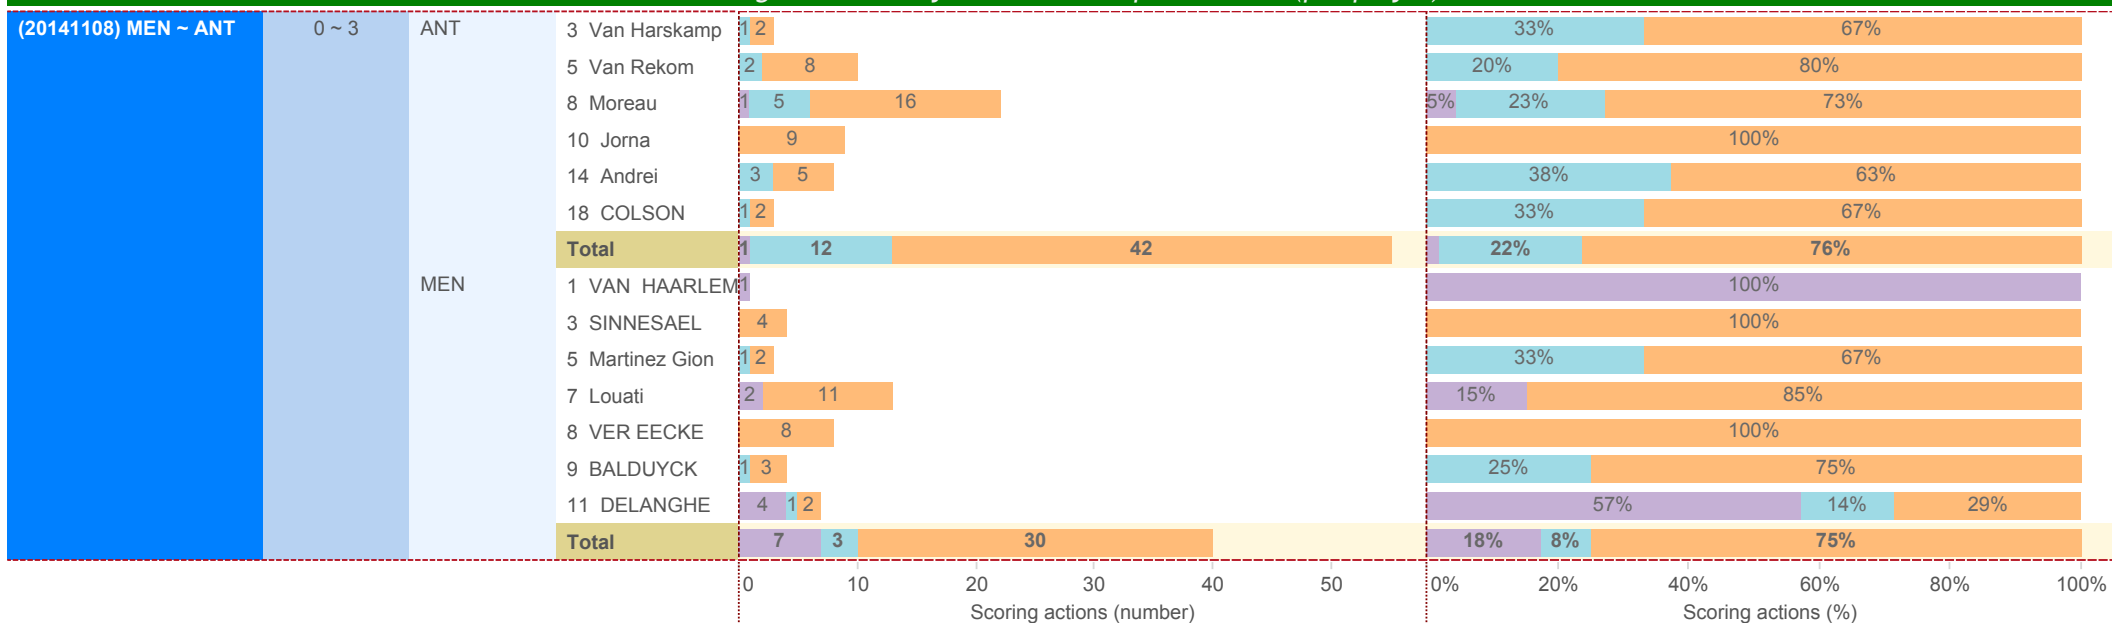

Scoring Actions Analyzed: how were points made (per player position)

2014-2015

DATA

BelgiumVolleyStats.be
By Marnix Acar

© Trainerstuff.be
By Wouter Laroy

VIZ

(20141108) MEN ~ ANT (0 ~ 3)

Scoring Actions Analyzed: how were points made (per player)