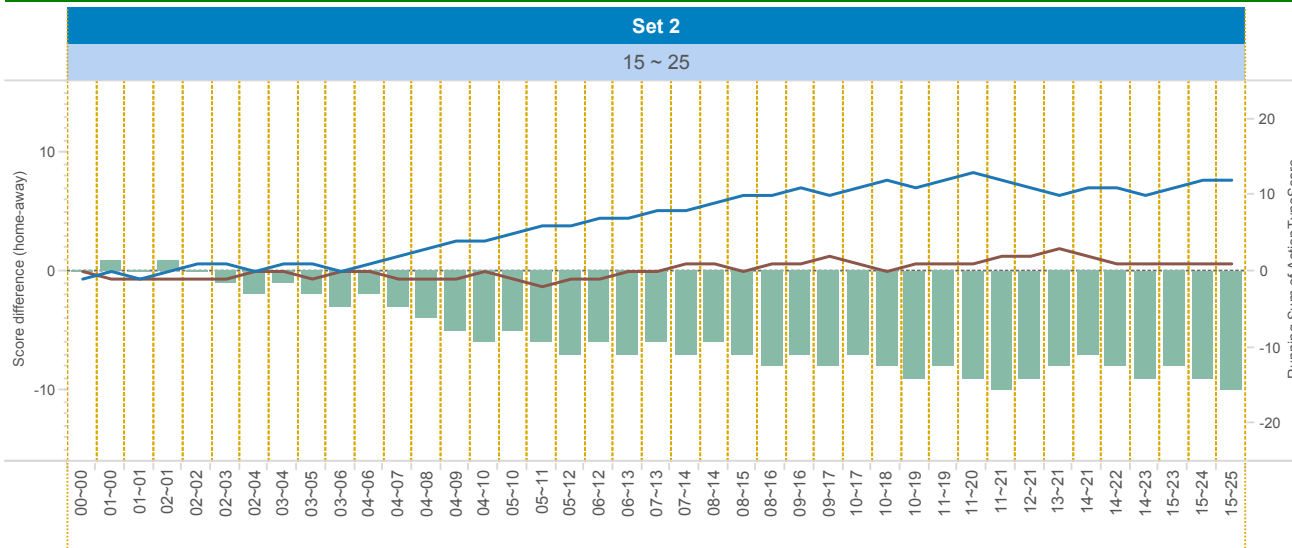

2014-2015

DATA

BelgiumVolleyStats.be
By Marnix Acar

© Trainerstuff.be
By Wouter Iaroy

VIZ

(20141108) MEN ~ ANT (0 ~ 3)
Set analysis - Set 2

TEAM_NAME

- ANT
- MEN

UPPER LEFT:

+1: A# - B# - S# -1: A=, A/, B=, B/, S=, R=, D=, F=, S=

LOWER LEFT:

TOI = Team of Interest = Team analyzed OPP = Opponent
XXXServe = who served XXXSCORE = who got the point

LOWER RIGHT:

Attack sorted on #SCORE