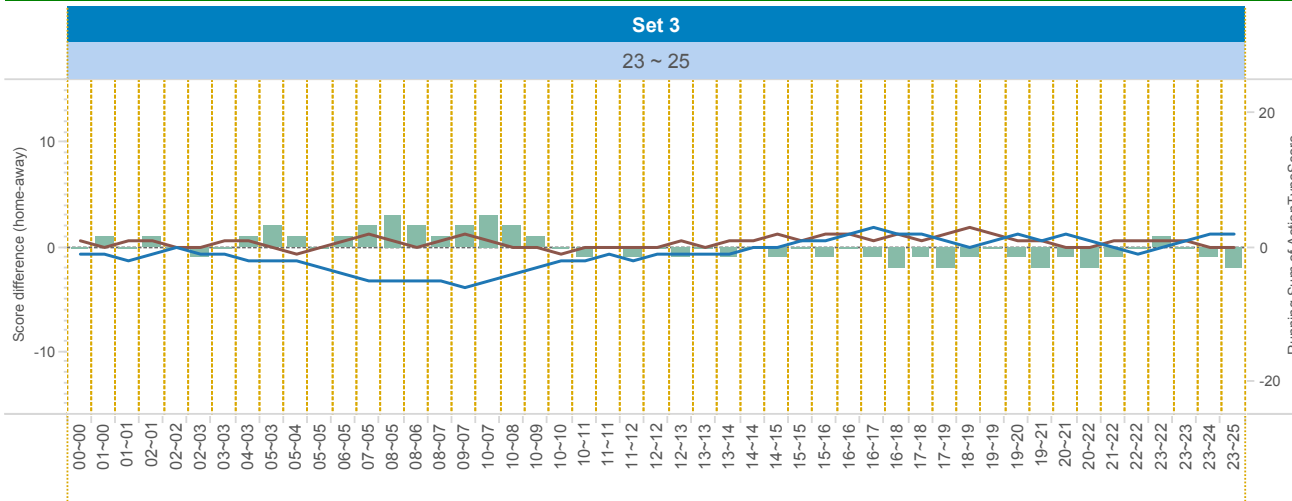

2014-2015

DATA

BelgiumVolleyStats.be
By Marnix Acar

© Trainerstuff.be
By Wouter Laroy

VIZ

(20141108) MEN ~ ANT (0 ~ 3)
Set analysis - Set 3

TEAM_NAME

- ANT
- MEN

UPPER LEFT:

+1: A# - B# - S# -1: A=, A/, B=, B/, S=, R=, D=, F=, S=

LOWER LEFT:

TOI = Team of Interest = Team analyzed OPP = Opponent
XXXServe = who served XXXSCORE = who got the point

LOWER RIGHT:

Attack sorted on #SCORE