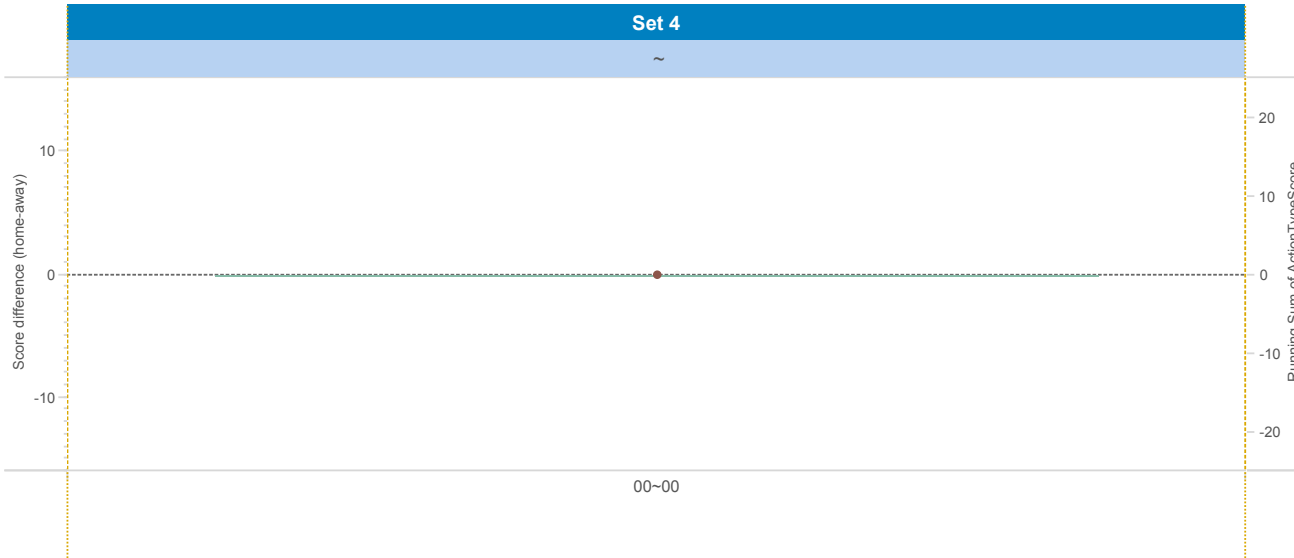

2014-2015

DATA

BelgiumVolleyStats.be
By Marnix Acar

© Trainerstuff.be
By Wouter Laroy

VIZ

(20141108) MEN ~ ANT (0 ~ 3)
Set analysis - Set 4

TEAM_NAME

MEN

UPPER LEFT:

+1: A# - B# - S# -1: A=, A/, B=, B/, S=, R=, D=, F=, S=

LOWER LEFT:

TOI = Team of Interest = Team analyzed OPP = Opponent
XXXServe = who served XXXSCORE = who got the point

LOWER RIGHT:

Attack sorted on #SCORE