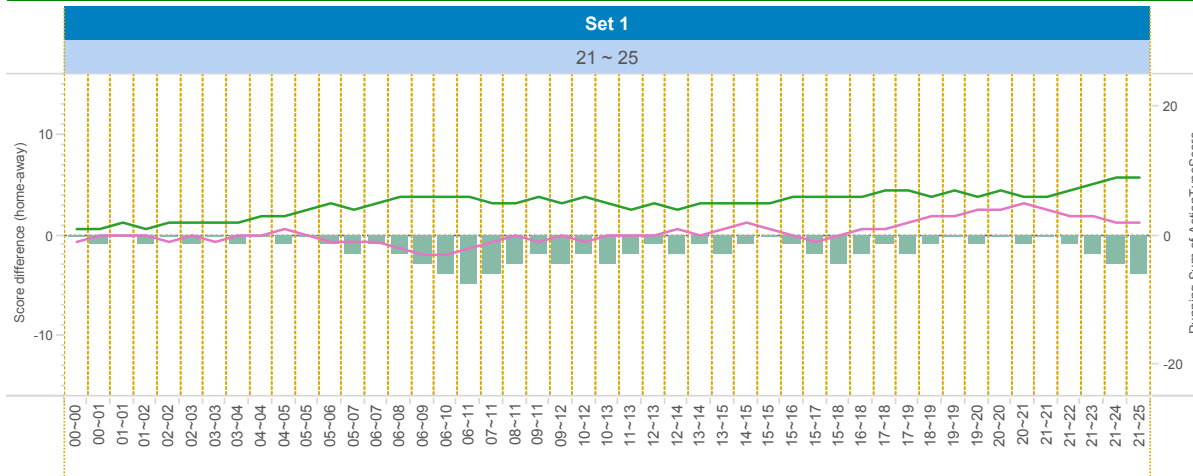

UPPER:

TOI = Team of Interest = Team analyzed OPP = Opponent
 XXXServe = who served XXXSCORE = who got the point

2014-2015

DATA

BelgiumVolleyStats.be
By Marnix Acar

© Trainerstuff.be
By Wouter Laroy

VIZ

(20141018) PUU ~ GUI (3 ~ 1)
Set analysis - Set 1