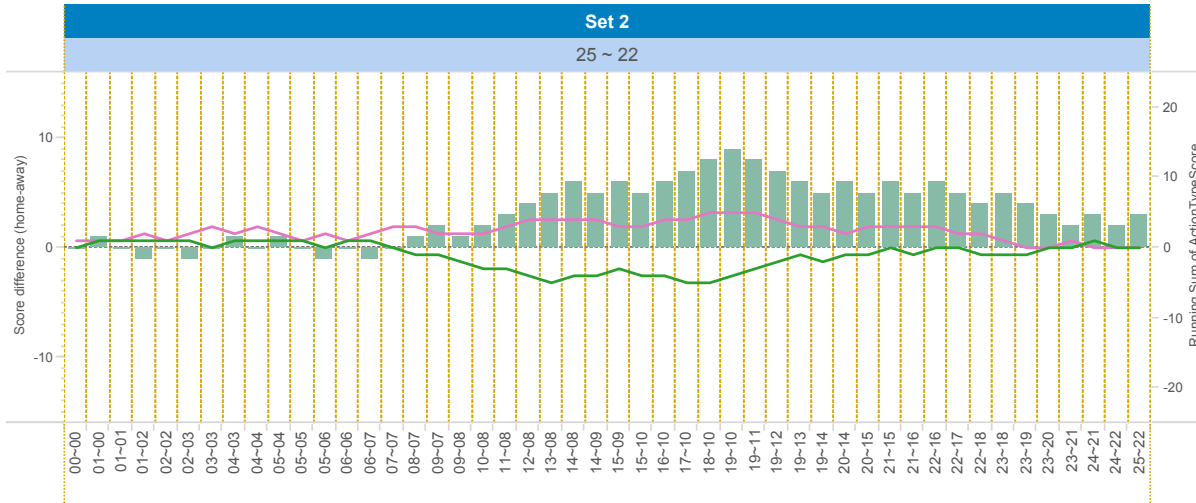

2014-2015

DATA

BelgiumVolleyStats.be
By Marnix Acar

© Trainerstuff.be
By Wouter Laroy

VIZ

(20141018) PUU ~ GUI (3 ~ 1)
Set analysis - Set 2

TEAM_NAME

- GUI
- PUU

UPPER LEFT:

+1: A# - B# - S# -1: A=, A/, B=, B/, S=, R=, D=, F=, S=

LOWER LEFT:

TOI = Team of Interest = Team analyzed OPP = Opponent
XXXServe = who served XXXSCORE = who got the point

LOWER RIGHT:

Attack sorted on #SCORE