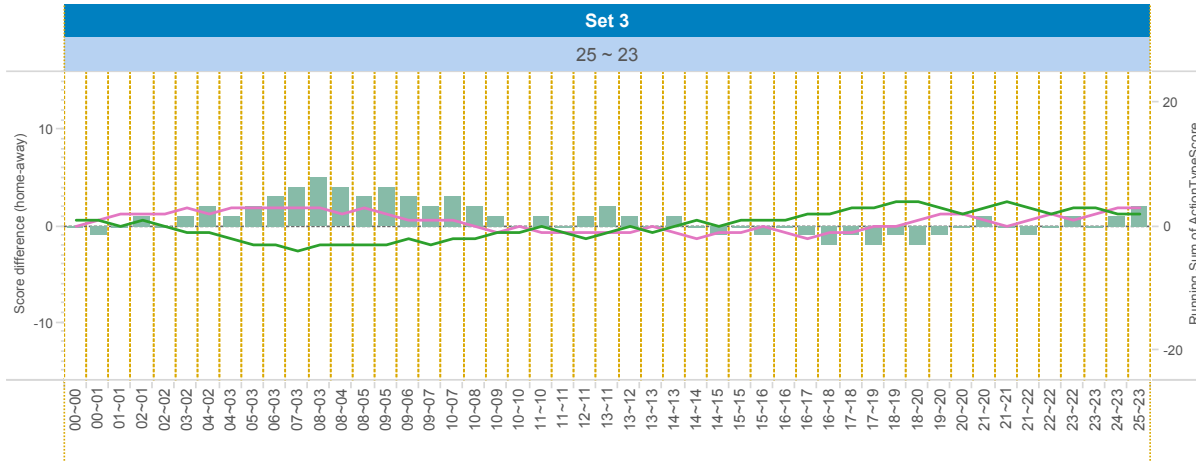

2014-2015

DATA

BelgiumVolleyStats.be
By Marnix Acar

© Trainerstuff.be
By Wouter Laroy

VIZ

(20141018) PUU ~ GUI (3 ~ 1)
Set analysis - Set 3

TEAM_NAME

- GUI
- PUU

UPPER LEFT:

+1: A# - B# - S# -1: A=, A/, B=, B/, S=, R=, D=, F=, S=

LOWER LEFT:

TOI = Team of Interest = Team analyzed OPP = Opponent
XXXServe = who served XXXSCORE = who got the point

LOWER RIGHT:

Attack sorted on #SCORE