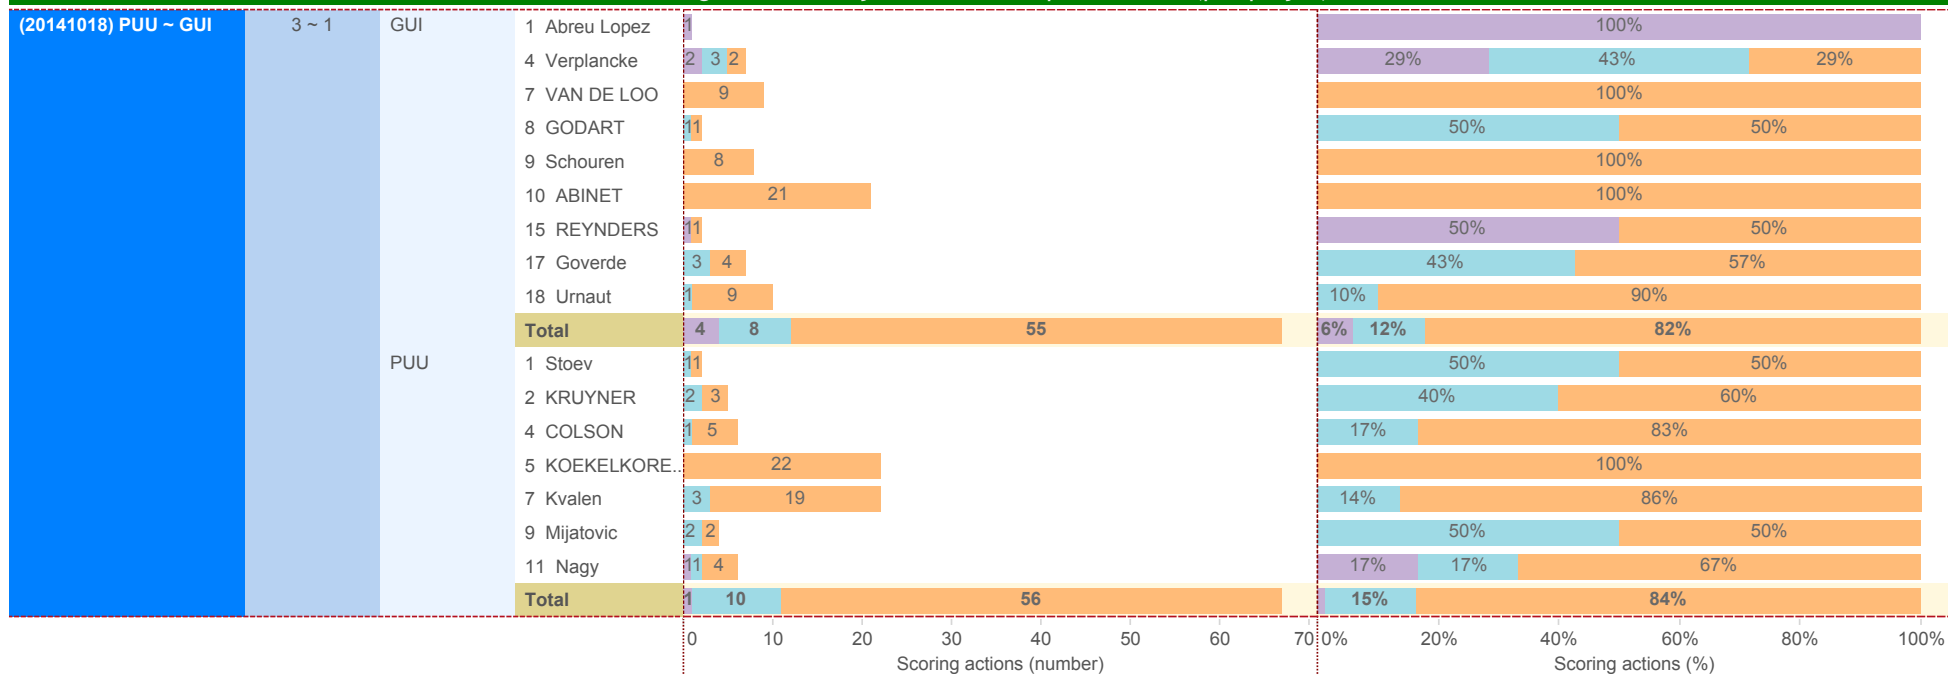

2014-2015

DATA

BelgiumVolleyStats.be
By Marnix Acar

© Trainerstuff.be
By Wouter Laroy

VIZ

(20141018) PUU ~ GUI (3 ~ 1)

Scoring Actions Analyzed: how were points made (per player)