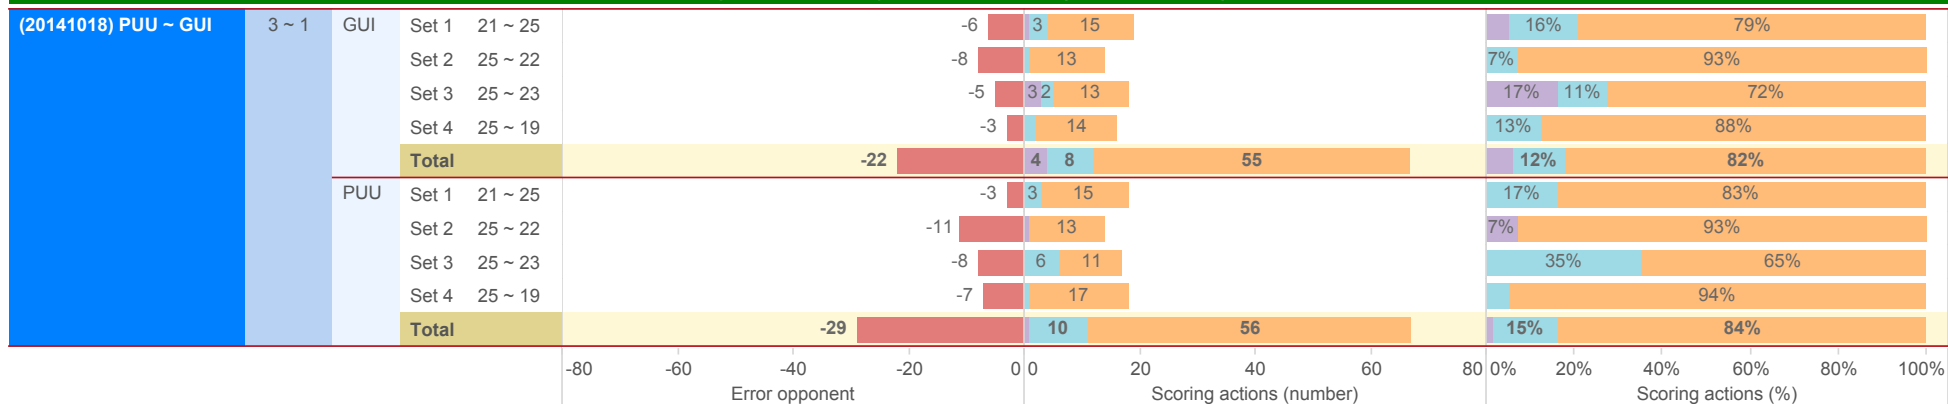

UPPER LEFT:

+1: A# - B# - S# -1: A=, A/, B=, B/, S=, R=, D=, F=, S=

LOWER LEFT:

TOI = Team of Interest = Team analyzed OPP = Opponent
XXXServe = who served XXXSCORE = who got the point

LOWER RIGHT:

Attack sorted on #SCORE

Attacking skills

2014-2015

DATA

BelgiumVolleyStats.be
By Marnix Acar

© Trainerstuff.be
By Wouter Laroy

VIZ

(20141018) PUU ~ GUI (3 ~ 1)

Scoring Actions Analyzed: how were points made (per set)