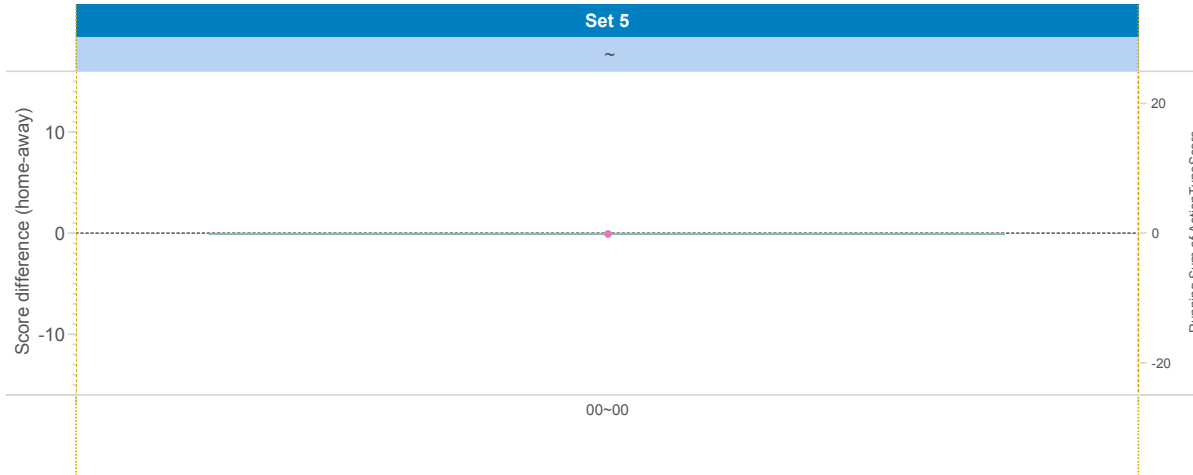

UPPER LEFT:

+1: A# - B# - S# -1: A=, A/, B=, B/, S=, R=, D=, F=, S=

LOWER LEFT:

TOI = Team of Interest = Team analyzed OPP = Opponent
XXXServe = who served XXXSCORE = who got the point

LOWER RIGHT:

Attack sorted on #SCORE