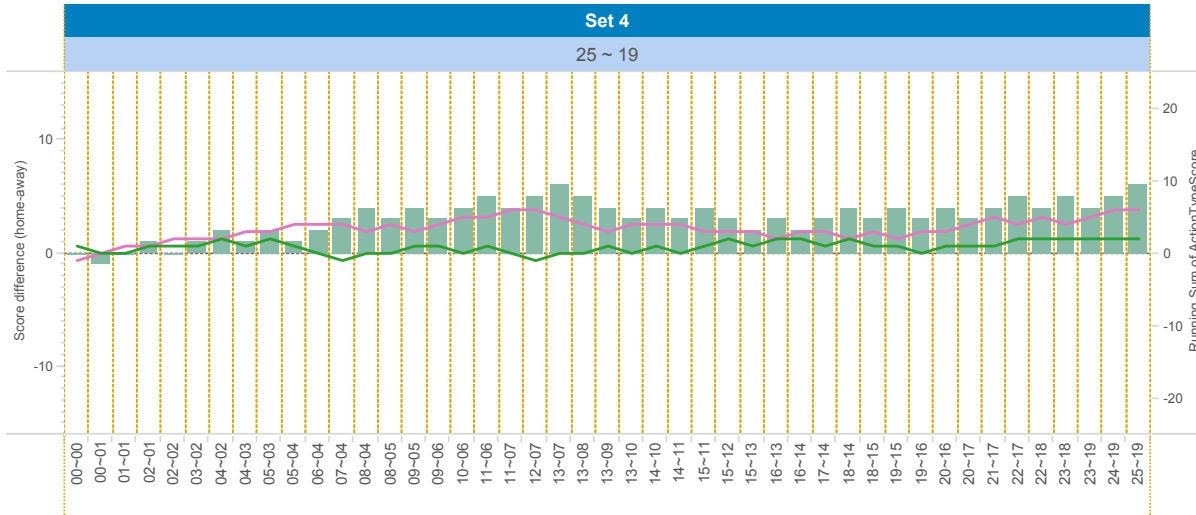

2014-2015

DATA

BelgiumVolleyStats.be
By Marnix Acar

© Trainerstuff.be
By Wouter Laroy

ZIV

(20141018) PUU ~ GUI (3 ~ 1)
Set analysis - Set 4

TEAM_NAME

- GUI
- PUU

UPPER LEFT:

+1: A# - B# - S# -1: A=, A/, B=, B/, S=, R=, D=, F=, S=

LOWER LEFT:

TOI = Team of Interest = Team analyzed OPP = Opponent
XXXServe = who served XXXSCORE = who got the point

LOWER RIGHT:

Attack sorted on #SCORE