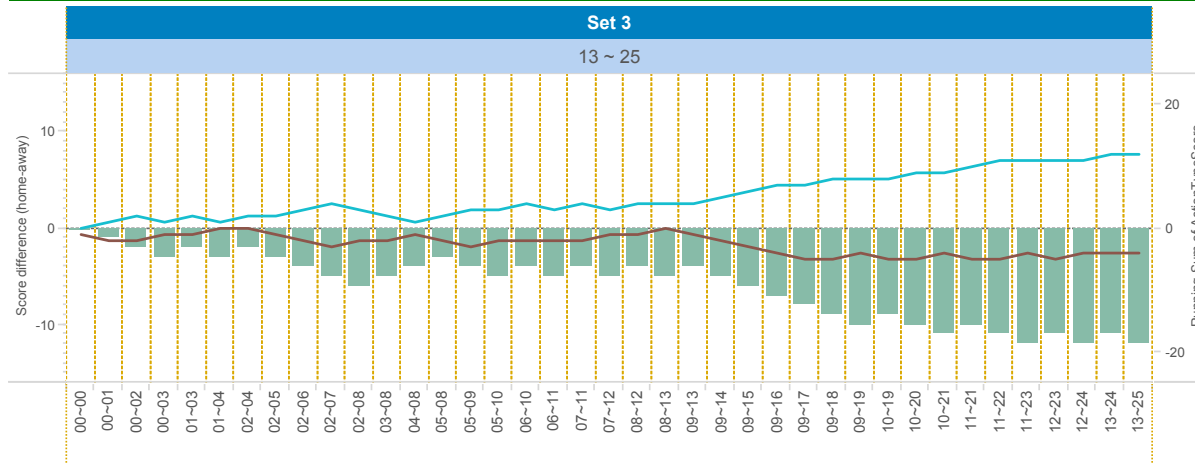

		Count of SKILL	#SCORE	#SCORE%	NOSCORE	NOSCORE%	=SCORE	=SCORE%	EFF	
9	BALDUYCK	MEN	8	5	63%	2	25%	1	13%	50%
2	TUERLINCKX	ROE	9	4	44%	4	44%	1	11%	33%
8	VER EECKE	MEN	5	4	80%	0	0%	1	20%	60%
7	Louati	MEN	10	3	30%	3	30%	4	40%	-10%
5	COOLMAN	ROE	2	2	100%	0	0%	0	0%	100%
14	TERVAPORTTI	ROE	2	2	100%	0	0%	0	0%	100%
15	ROUSSEAU	ROE	4	2	50%	1	25%	1	25%	25%
3	SINNESAEEL	MEN	3	1	33%	0	0%	2	67%	-33%
8	VERHANNEMAN	ROE	2	1	50%	0	0%	1	50%	0%
1	VAN HAARLEM	MEN	1	0	0%	1	100%	0	0%	0%
3	Paulides	ROE	3	0	0%	3	100%	0	0%	0%

2014-2015

DATA

BelgiumVolleyStats.be
By Marnix Acar

© Trainerstuff.be
By Wouter Laroy

VIZ

(20141018) MEN ~ ROE (0 ~ 3)
Set analysis - Set 3

TEAM_NAME

- MEN
- ROE

UPPER LEFT:

+1: A# - B# - S# -1: A=, A/, B=, B/, S=, R=, D=, F=, S=

LOWER LEFT:

TOI = Team of Interest = Team analyzed OPP = Opponent
XXXServe = who served XXXSCORE = who got the point

LOWER RIGHT:

Attack sorted on #SCORE