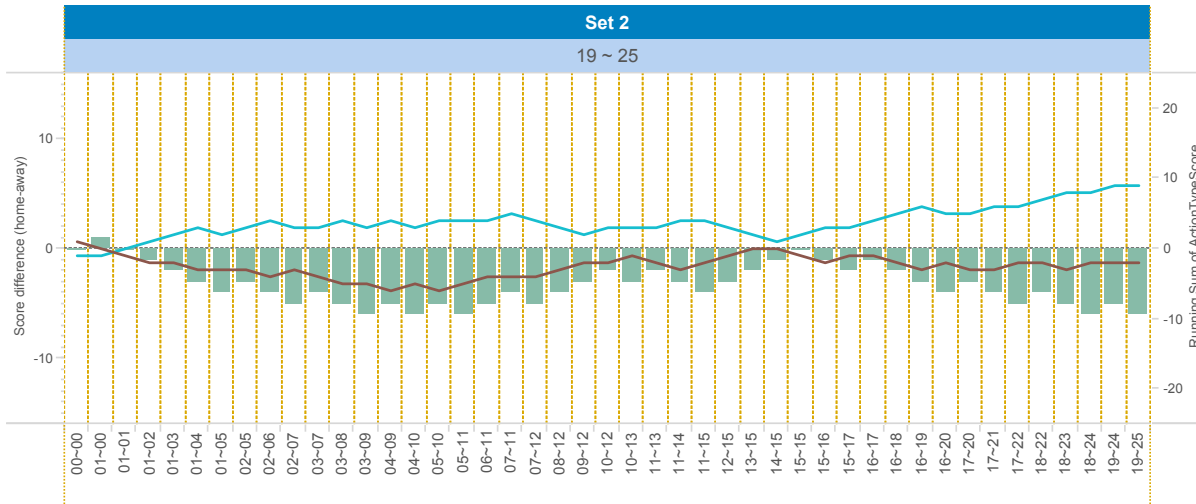

		Count of SKILL	#SCORE	#SCORE%	NOSCORE	NOSCORE%	=SCORE	=SCORE%	EFF	
2	TUERLINCKX	ROE	6	4	67%	1	17%	1	17%	50%
11	DELANGHE	MEN	4	3	75%	1	25%	0	0%	75%
15	ROUSSEAUX	ROE	5	3	60%	0	0%	2	40%	20%
5	COOLMAN	ROE	2	2	100%	0	0%	0	0%	100%
8	VER EECKE	MEN	5	2	40%	0	0%	3	60%	-20%
8	VERHANNEMAN	ROE	4	2	50%	1	25%	1	25%	25%
9	BALDUYCK	MEN	7	2	29%	2	29%	3	43%	-14%
1	VAN HAARLEM	MEN	1	1	100%	0	0%	0	0%	100%
3	SINNESAEEL	MEN	2	1	50%	0	0%	1	50%	0%
7	Louati	MEN	3	1	33%	0	0%	2	67%	-33%
14	TERVAPORTTI	ROE	3	1	33%	2	67%	0	0%	33%
3	Paulides	ROE	1	0	0%	0	0%	1	100%	-100%

2014-2015

DATA

BelgiumVolleyStats.be
By Marnix Acar

© Trainerstuff.be
By Wouter Laroy

VIZ

(20141018) MEN ~ ROE (0 ~ 3)
Set analysis - Set 2

TEAM_NAME

- MEN
- ROE

UPPER LEFT:

+1: A# - B# - S# -1: A=, A/, B=, B/, S=, R=, D=, F=, S=

LOWER LEFT:

TOI = Team of Interest = Team analyzed OPP = Opponent
XXXServe = who served XXXSCORE = who got the point

LOWER RIGHT:

Attack sorted on #SCORE