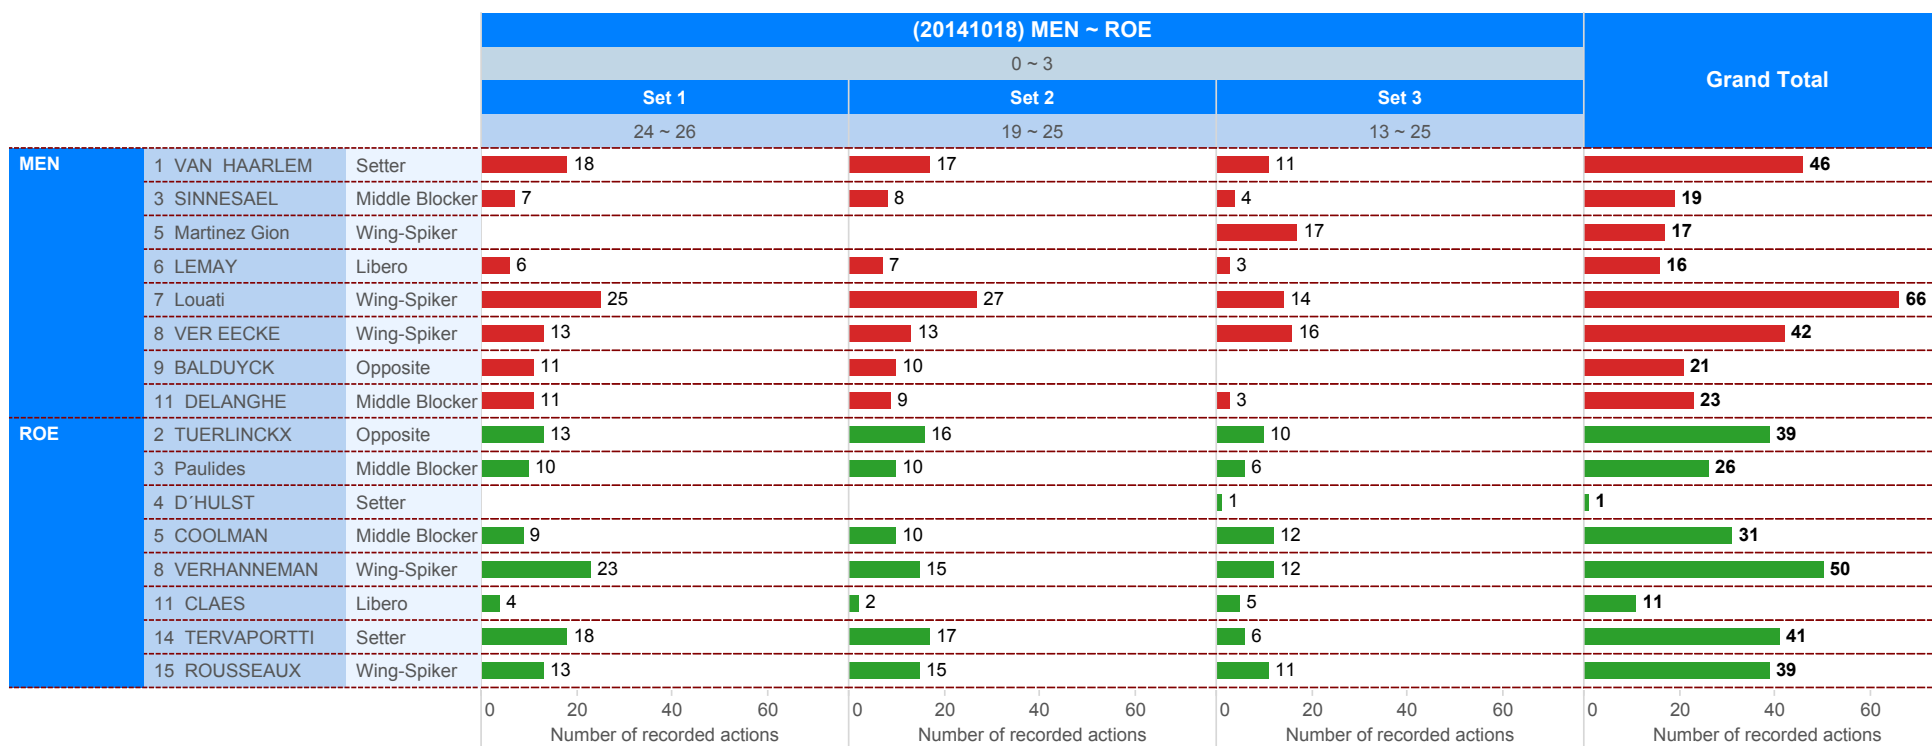

2014-2015

DATA

BelgiumVolleyStats.be
By Marnix Acar

© **Trainerstuff.be**
By Wouter Laroy

VIZ

Scouting data provided by: Marnix Acar - www.BelgiumVolleyStats.be

Data processing and vizualization: Wouter Laroy - www.trainerstuff.be

Questions/Remarks/Suggestions: info@belgiumvolleystats.be - woutertrainerstuff@gmail.com

■ SET LOST ■ SET WON