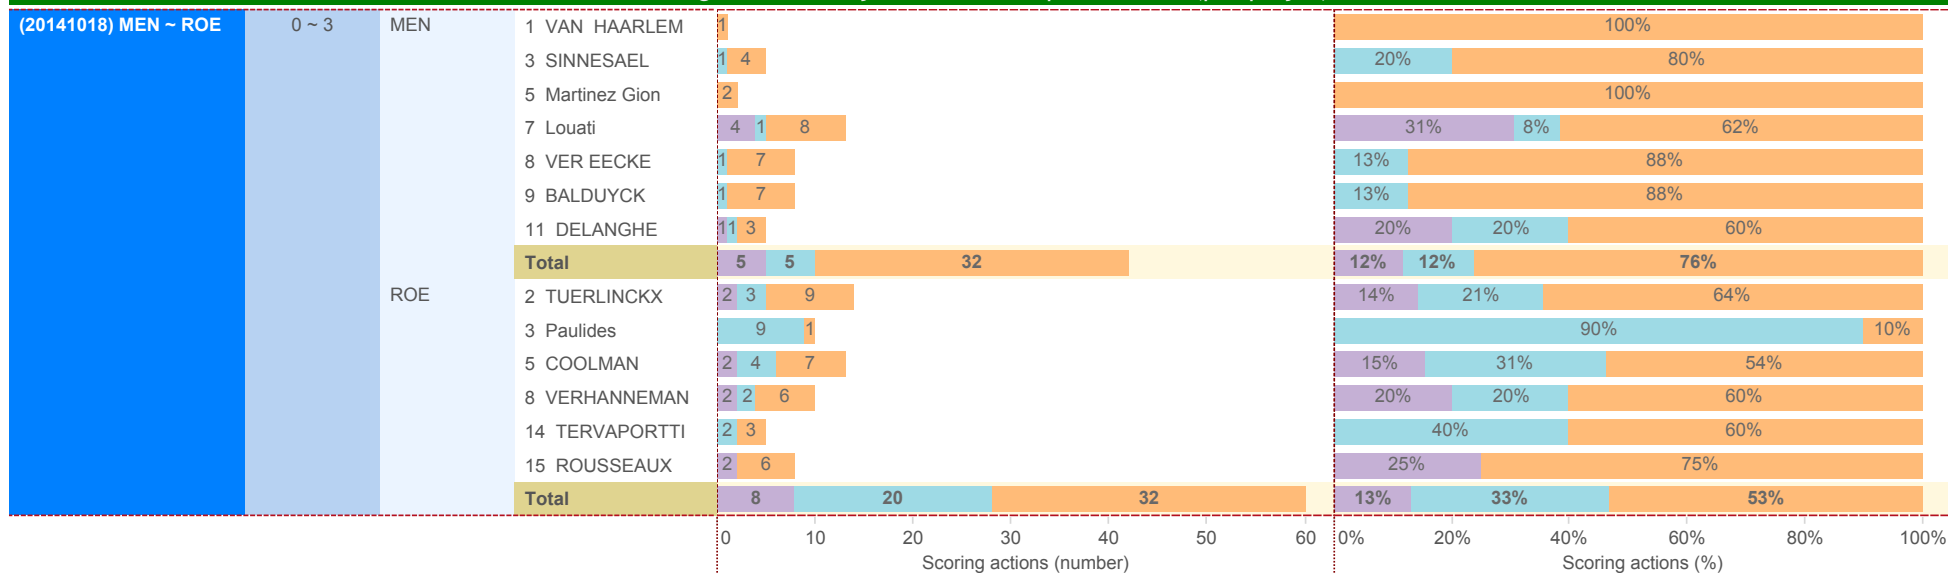

DATA

BelgiumVolleyStats.be
By Marnix Acar

© Trainerstuff.be
By Wouter Laroy

VIZ

(20141018) MEN ~ ROE (0 ~ 3)

Scoring Actions Analyzed: how were points made (per player)

2014-2015

DATA

BelgiumVolleyStats.be
By Marnix Acar

© Trainerstuff.be
By Wouter Laroy

VIZ

(20141018) MEN ~ ROE (0 ~ 3)
Skills in detail (per player position): Attack/Block

Category	Position	Skill										EFF
		#	+	!	-	/	=	Count of SKILL	EFF			
A - Attack	MEN	Middle Blocker	7 (58%)	1 (8%)				4 (33%)			12	25%
		Opposite	7 (47%)	1 (7%)		3 (20%)	2 (13%)		2 (13%)		15	20%
		Setter	1 (50%)	1 (50%)							2	50%
		Wing-Spiker	17 (41%)		1 (34%)	6 (15%)	14 (34%)	3 (7%)			41	0%
		Total	32 (46%)	3 (4%)	1 (29%)	9 (13%)	20 (29%)	5 (7%)			70	10%
	ROE	Middle Blocker	8 (67%)		1 (1)	2 (17%)			1 (8%)		12	58%
		Opposite	9 (50%)	1 (6%)	1 (17%)	4 (22%)	3 (17%)				18	33%
		Setter	3 (60%)	2 (40%)							5	60%
		Wing-Spiker	12 (55%)	1 (5%)		3 (14%)	2 (9%)		4 (18%)		22	27%
		Total	32 (56%)	4 (7%)	2 (9%)	9 (16%)	5 (9%)		5 (9%)		57	39%
B - Block	MEN	Middle Blocker	2 (20%)	3 (30%)	2 (1)				3 (30%)		10	-10%
		Opposite	1 (100%)								1	100%
		Wing-Spiker	2 (29%)	1 (14%)					4 (57%)		7	-29%
		Total	5 (28%)	4 (22%)	2 (1)				7 (39%)		18	-11%
	ROE	Middle Blocker	13 (72%)						5 (28%)		18	44%
		Opposite	3 (43%)	1 (14%)	1 (1)				2 (29%)		7	14%
		Setter	2 (50%)						2 (50%)		4	0%
		Wing-Spiker	2 (50%)						2 (50%)		4	0%
		Total	20 (61%)	1 (3%)	1 (1)				11 (33%)		33	27%