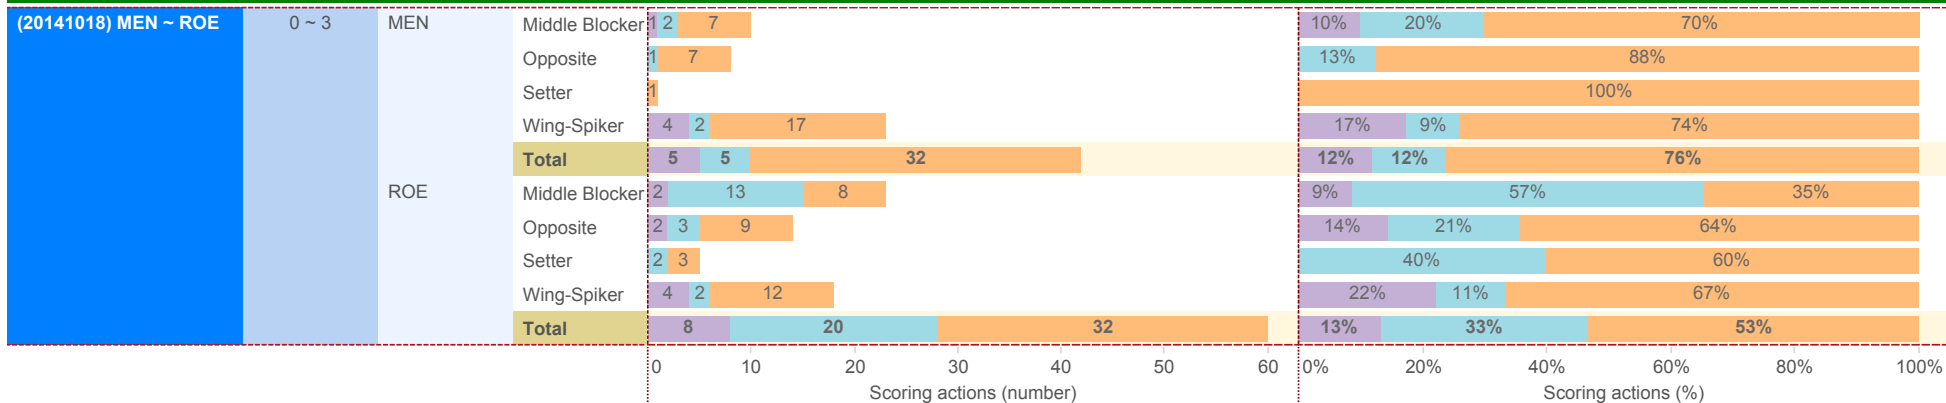

Attack sorted on #SCORE

Attacking skills

2014-2015

DATA

BelgiumVolleyStats.be
By Marnix Acar

© **Trainerstuff.be**
By Wouter Laroy

VIZ

(20141018) MEN ~ ROE (0 ~ 3)

Scoring Actions Analyzed: how were points made (per set)

S - Serve
 B - Block
 A - Attack

2014-2015

(20141018) MEN ~ ROE (0 ~ 3)
Scoring Actions Analyzed: how were points made (per player position)

2014-2015