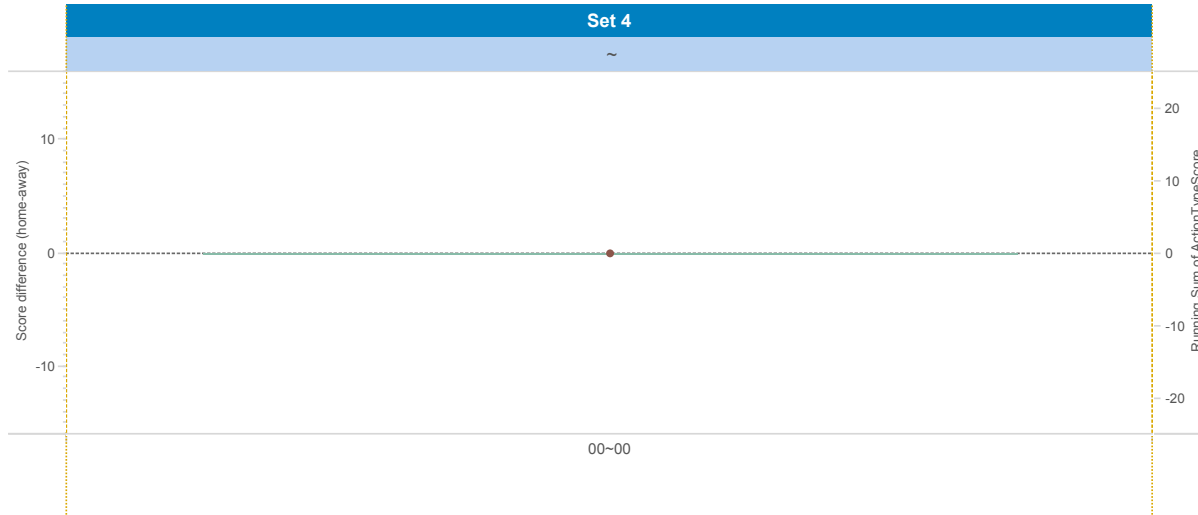

UPPER LEFT:

+1: A# - B# - S# -1: A=, A/, B=, B/, S=, R=, D=, F=, S=

LOWER LEFT:

TOI = Team of Interest = Team analyzed OPP = Opponent
XXXServe = who served XXXSCORE = who got the point

LOWER RIGHT:

Attack sorted on #SCORE