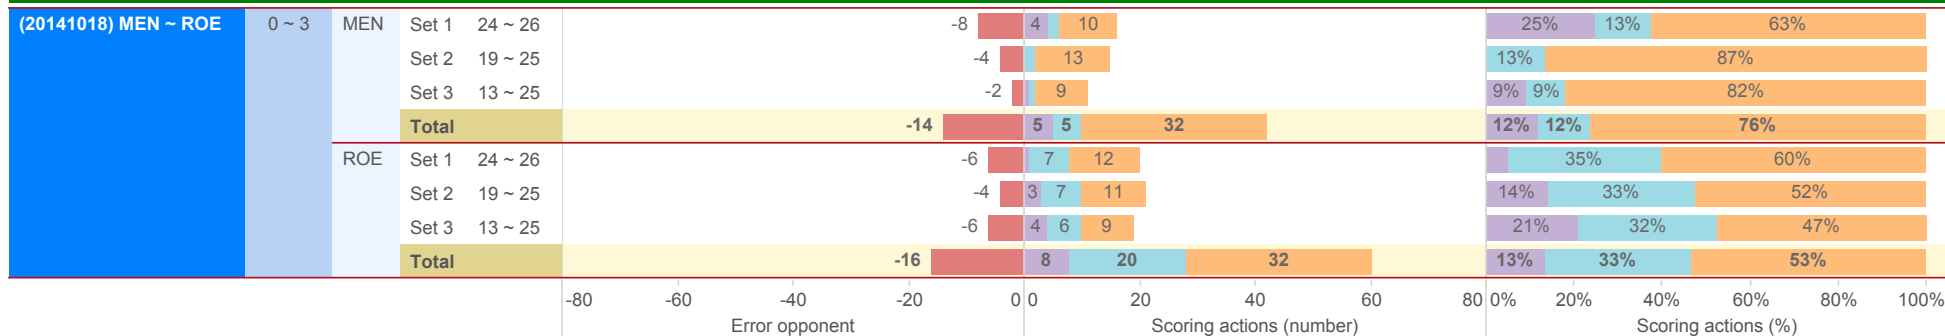

2014-2015

DATA

BelgiumVolleyStats.be
By Marnix Acar

© **Trainerstuff.be**
By Wouter Laroy

VIZ

(20141018) MEN ~ ROE (0 ~ 3)

Scoring Actions Analyzed: how were points made (per set)

S - Serve
 B - Block
 A - Attack