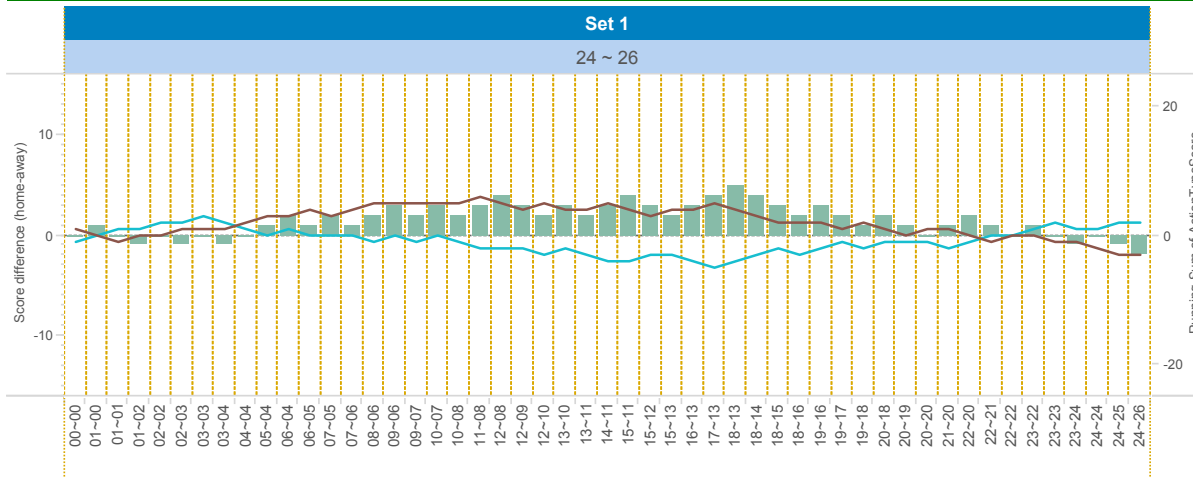

Reception

		Count of SKILL	#%	+%	=%
5 COOLMAN	ROE	1	100%		
6 LEMAY	MEN	14	64%		14%
8 VER EECKE	MEN	15	47%	7%	13%
8 VERHANNEMAN	ROE	24	46%	17%	4%
7 Louati	MEN	25	40%	8%	4%
11 CLAES	ROE	11	36%	18%	18%
5 Martinez Gion	MEN	10	30%	20%	10%
15 ROUSSEAUX	ROE	10	30%	20%	10%
3 Paulides	ROE	1			100%

UPPER:

TOI = Team of Interest = Team analyzed OPP = Opponent
 XXXServe = who served XXXSCORE = who got the point

2014-2015

DATA

BelgiumVolleyStats.be
By Marnix Acar

© Trainerstuff.be
By Wouter Laroy

VIZ

(20141018) MEN ~ ROE (0 ~ 3)
Set analysis - Set 1

TEAM_NAME

- MEN
- ROE

UPPER LEFT:

+1: A# - B# - S# -1: A=, A/, B=, B/, S=, R=, D=, F=, S=

LOWER LEFT:

TOI = Team of Interest = Team analyzed OPP = Opponent
XXXServe = who served XXXSCORE = who got the point