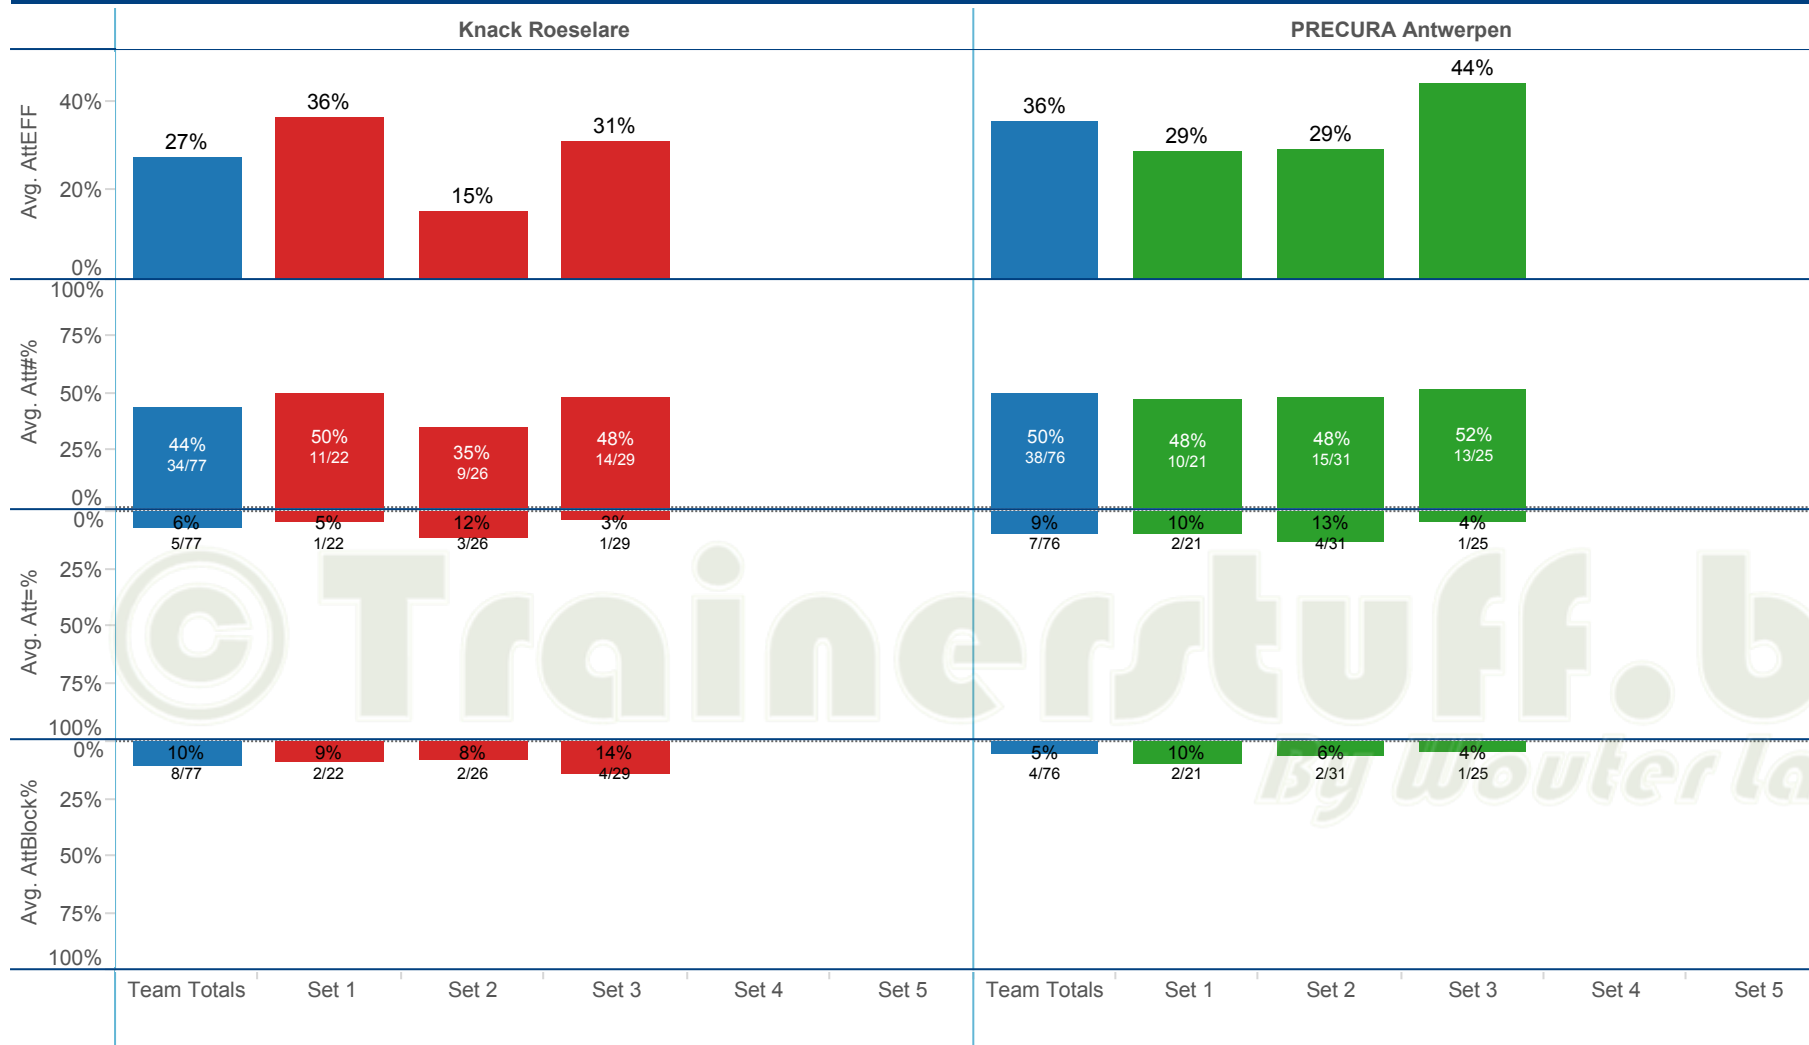

©Trainerstuff.be
By Wouter Laroy

VIZ

FINAL1 - Knack Roeselare - PRECURA Antwerpen (0-3)

Aanval per speler

DATA

BelgiumVolleyStats.be
By Marnix Acar

©Trainerstuff.be
By Wouter Laroy

VIZ

FINAL1 - Knack Roeselare - PRECURA Antwerpen (0-3)

Aanval per set

DATA

BelgiumVolleyStats.be
By Marnix Acar

© Trainerstuff.be
By Wouter Laroy

VIZ

FINAL1 - Knack Roeselare - PRECURA Antwerpen (0-3) Receptie per positie