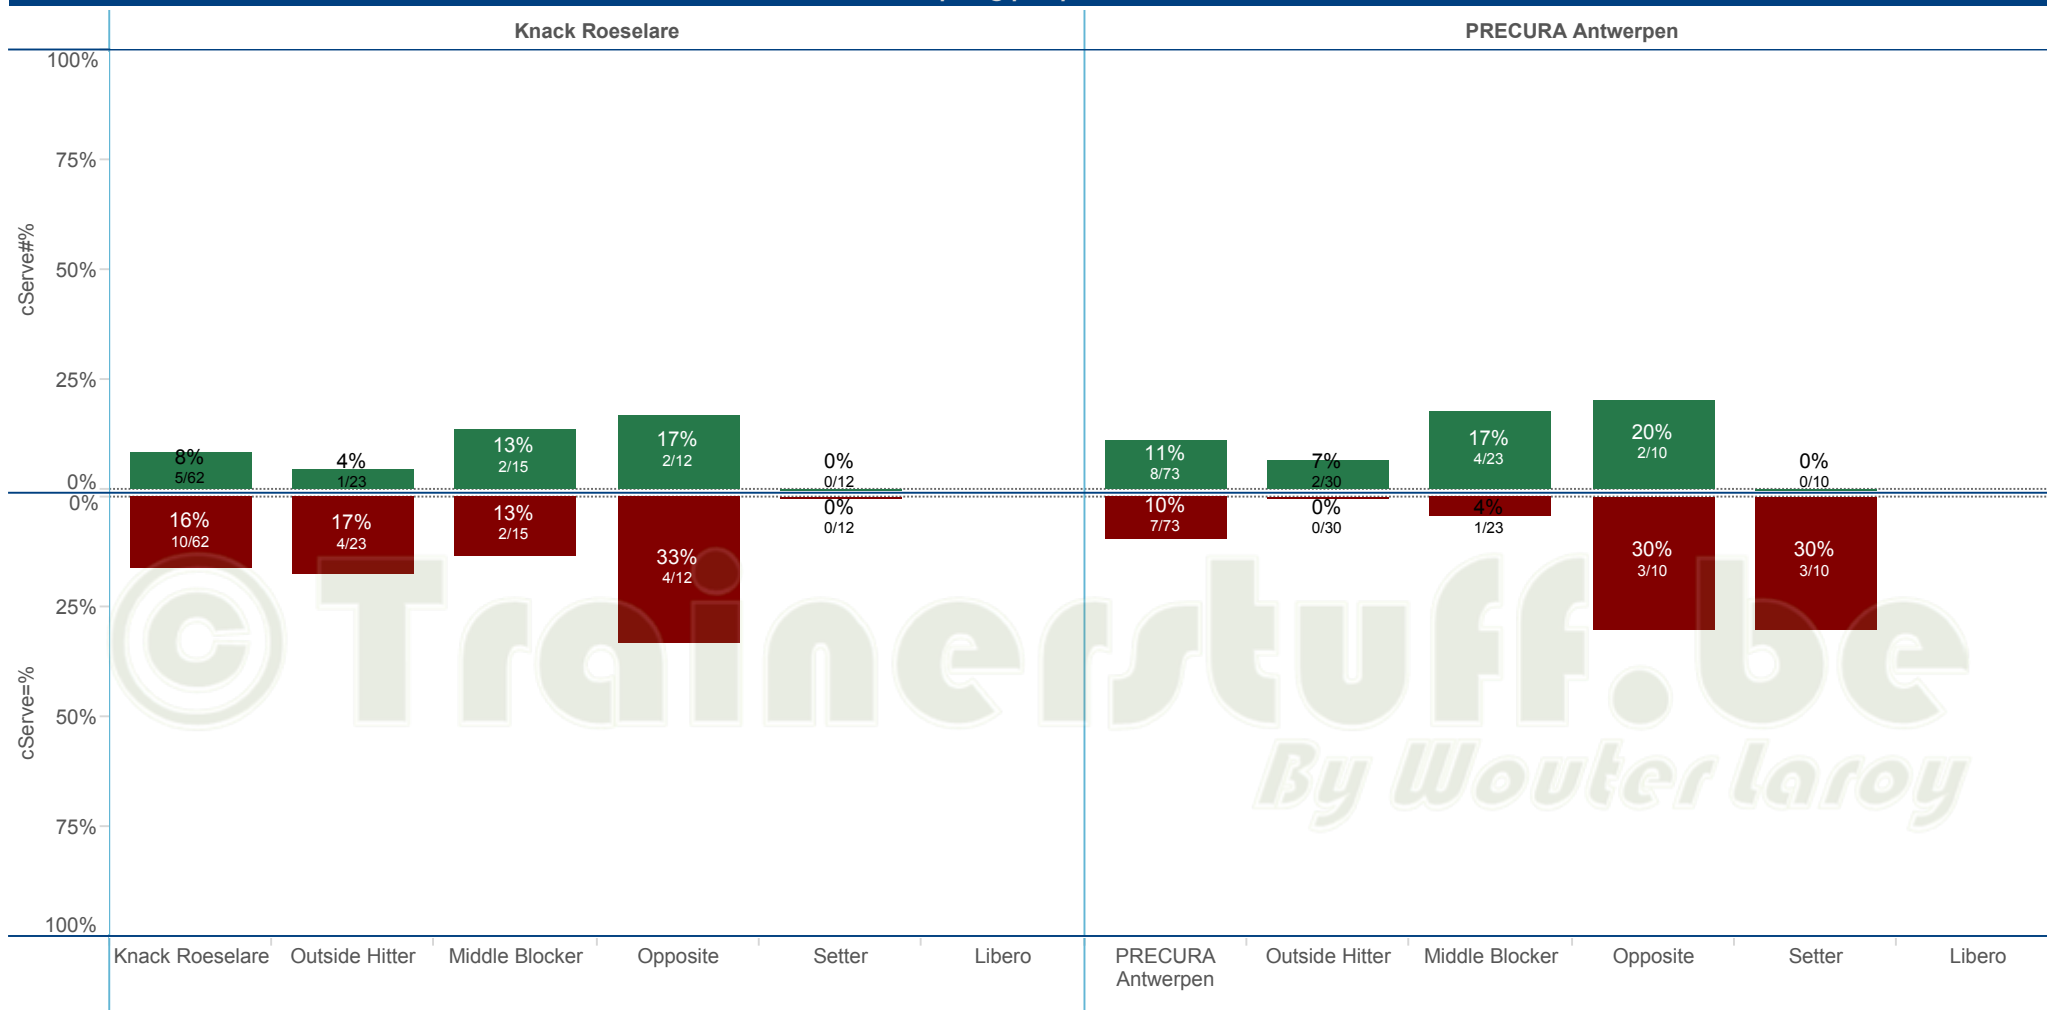

FINAL1 - Knack Roeselare - PRECURA Antwerpen (0-3)

Opslag per positie

DATA

BelgiumVolleyStats.be
By Marnix Acar

©Trainerstuff.be
By Wouter Laroy

VIZ