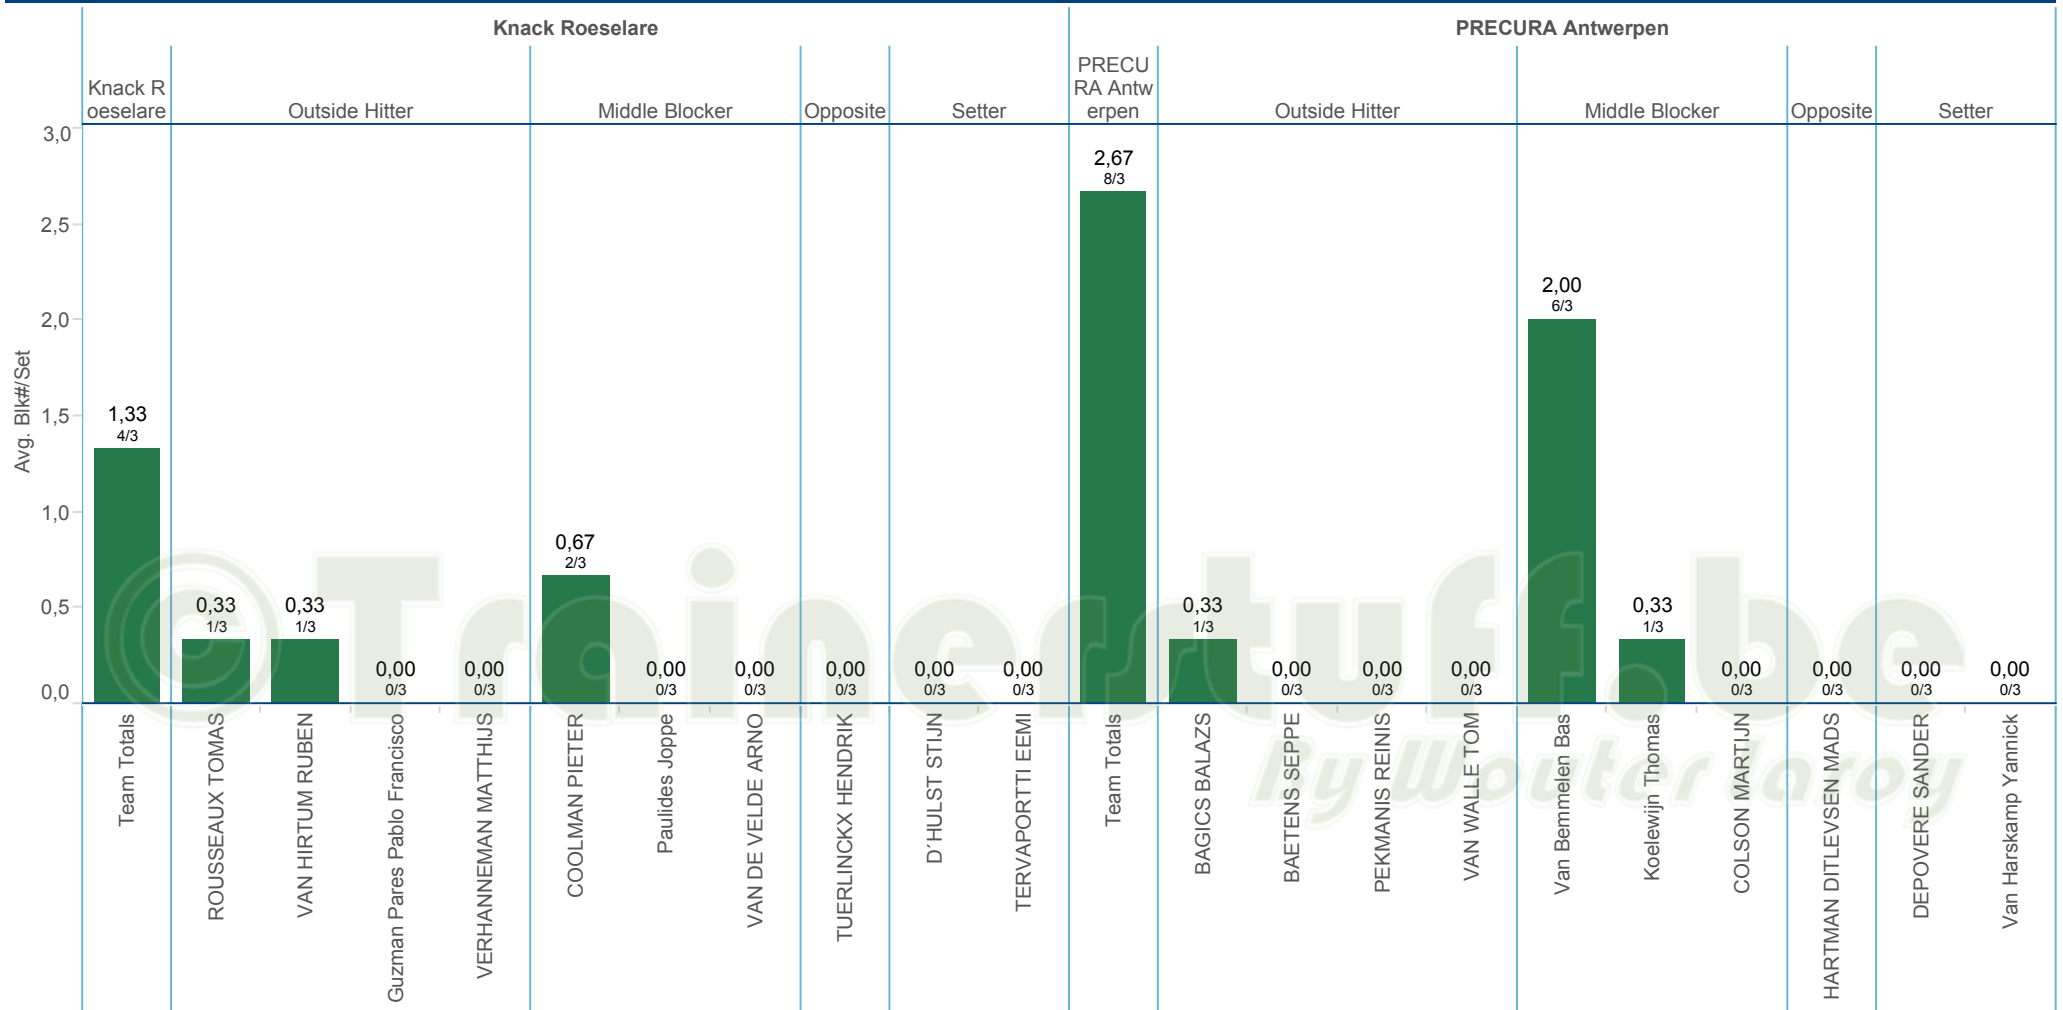

FINAL1 - Knack Roeselare - PRECURA Antwerpen (0-3)

Blok per speler

DATA

BelgiumVolleyStats.be
By Marnix Acar

© Trainerstuff.be
By Wouter Laroy

ZIV