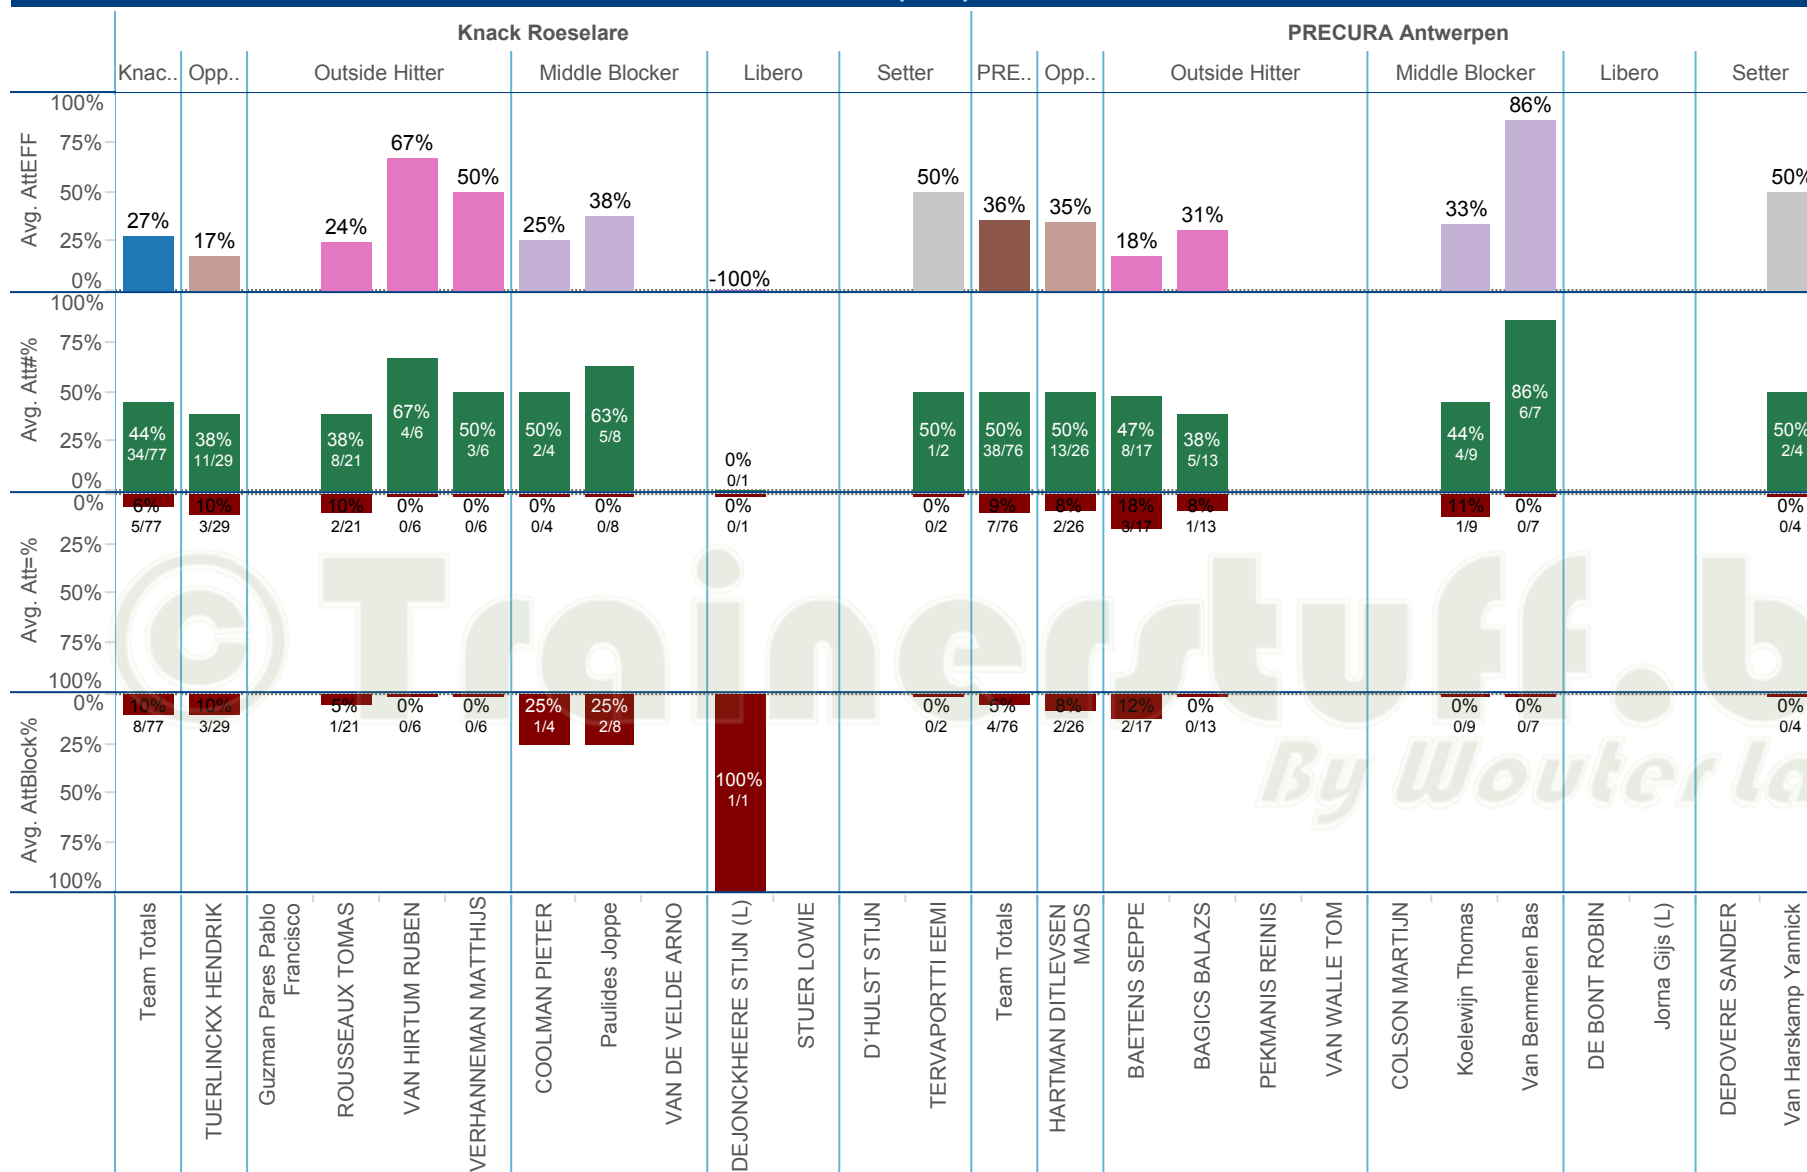

FINAL1 - Knack Roeselare - PRECURA Antwerpen (0-3)

Aanval per speler

DATA

BelgiumVolleyStats.be
By Marnix Acar

©Trainerstuff.be
By Wouter Laroy

VIZ