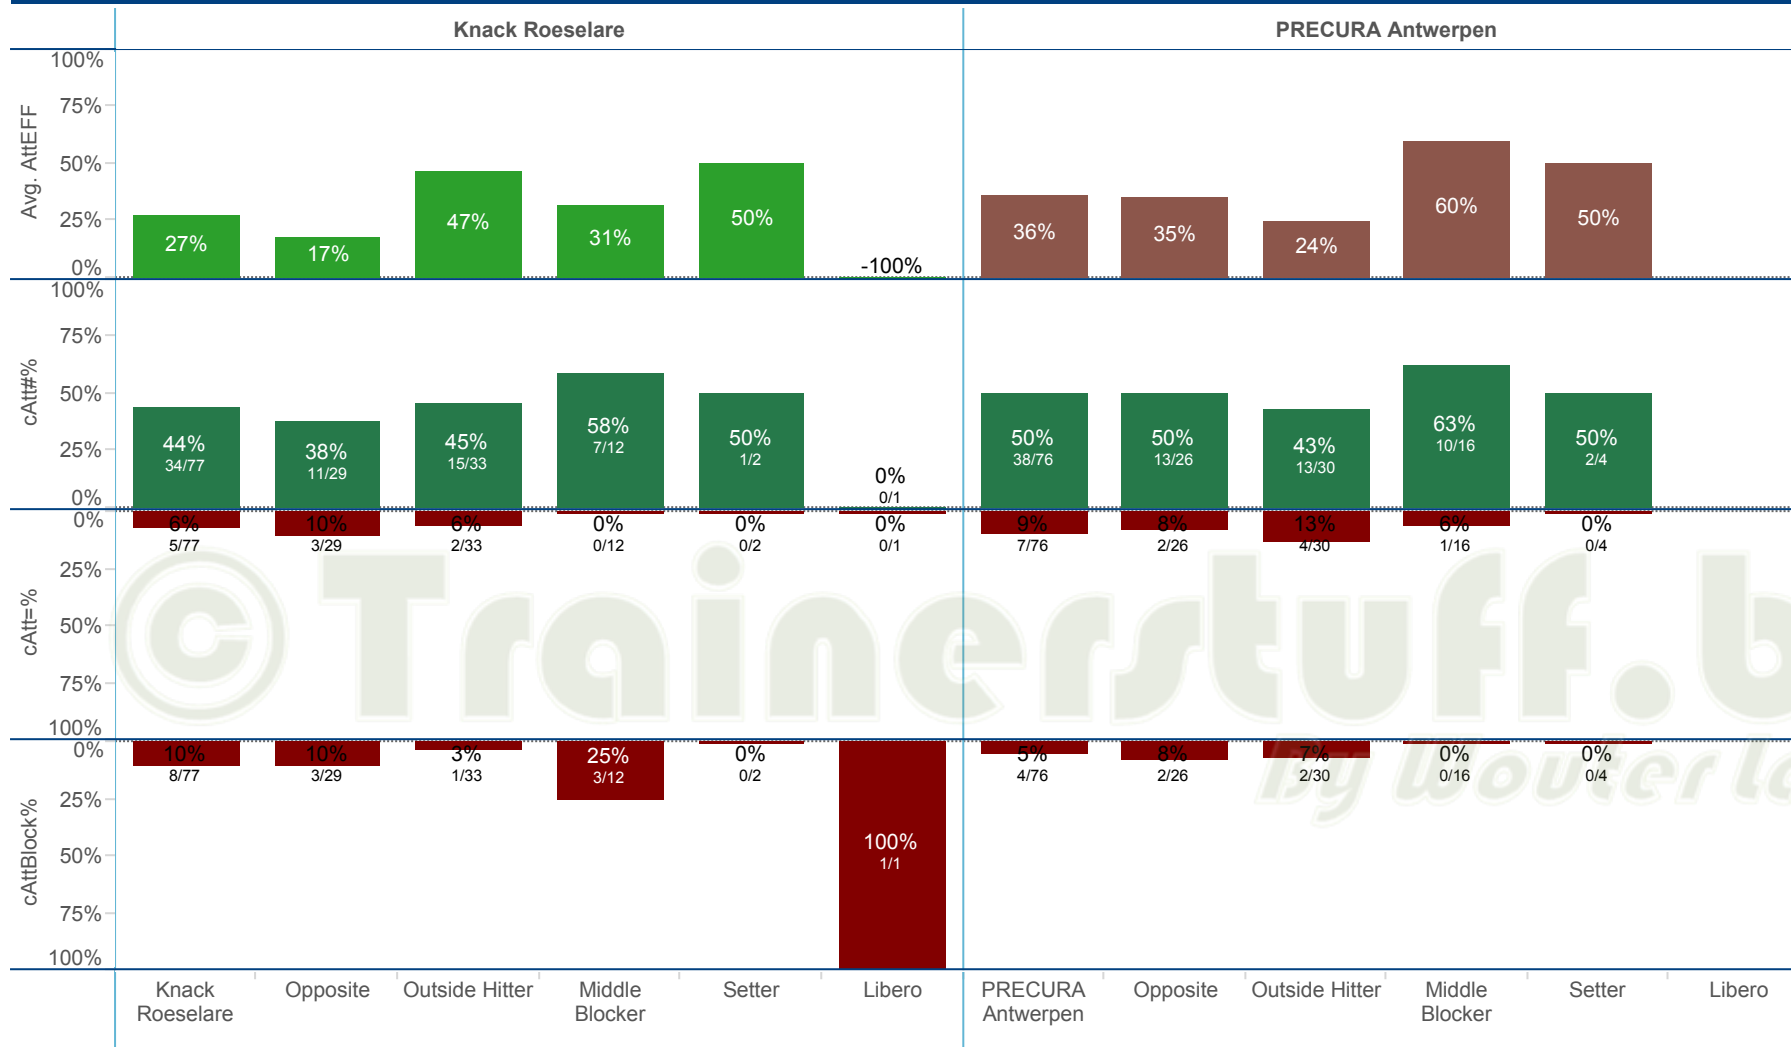

DATA

BelgiumVolleyStats.be
 By Marnix Acar

© Trainerstuff.be
 By Wouter Laroy

VIZ

FINAL1 - Knack Roeselare - PRECURA Antwerpen (0-3)

Aanval per positie

DATA

BelgiumVolleyStats.be
By Marnix Acar