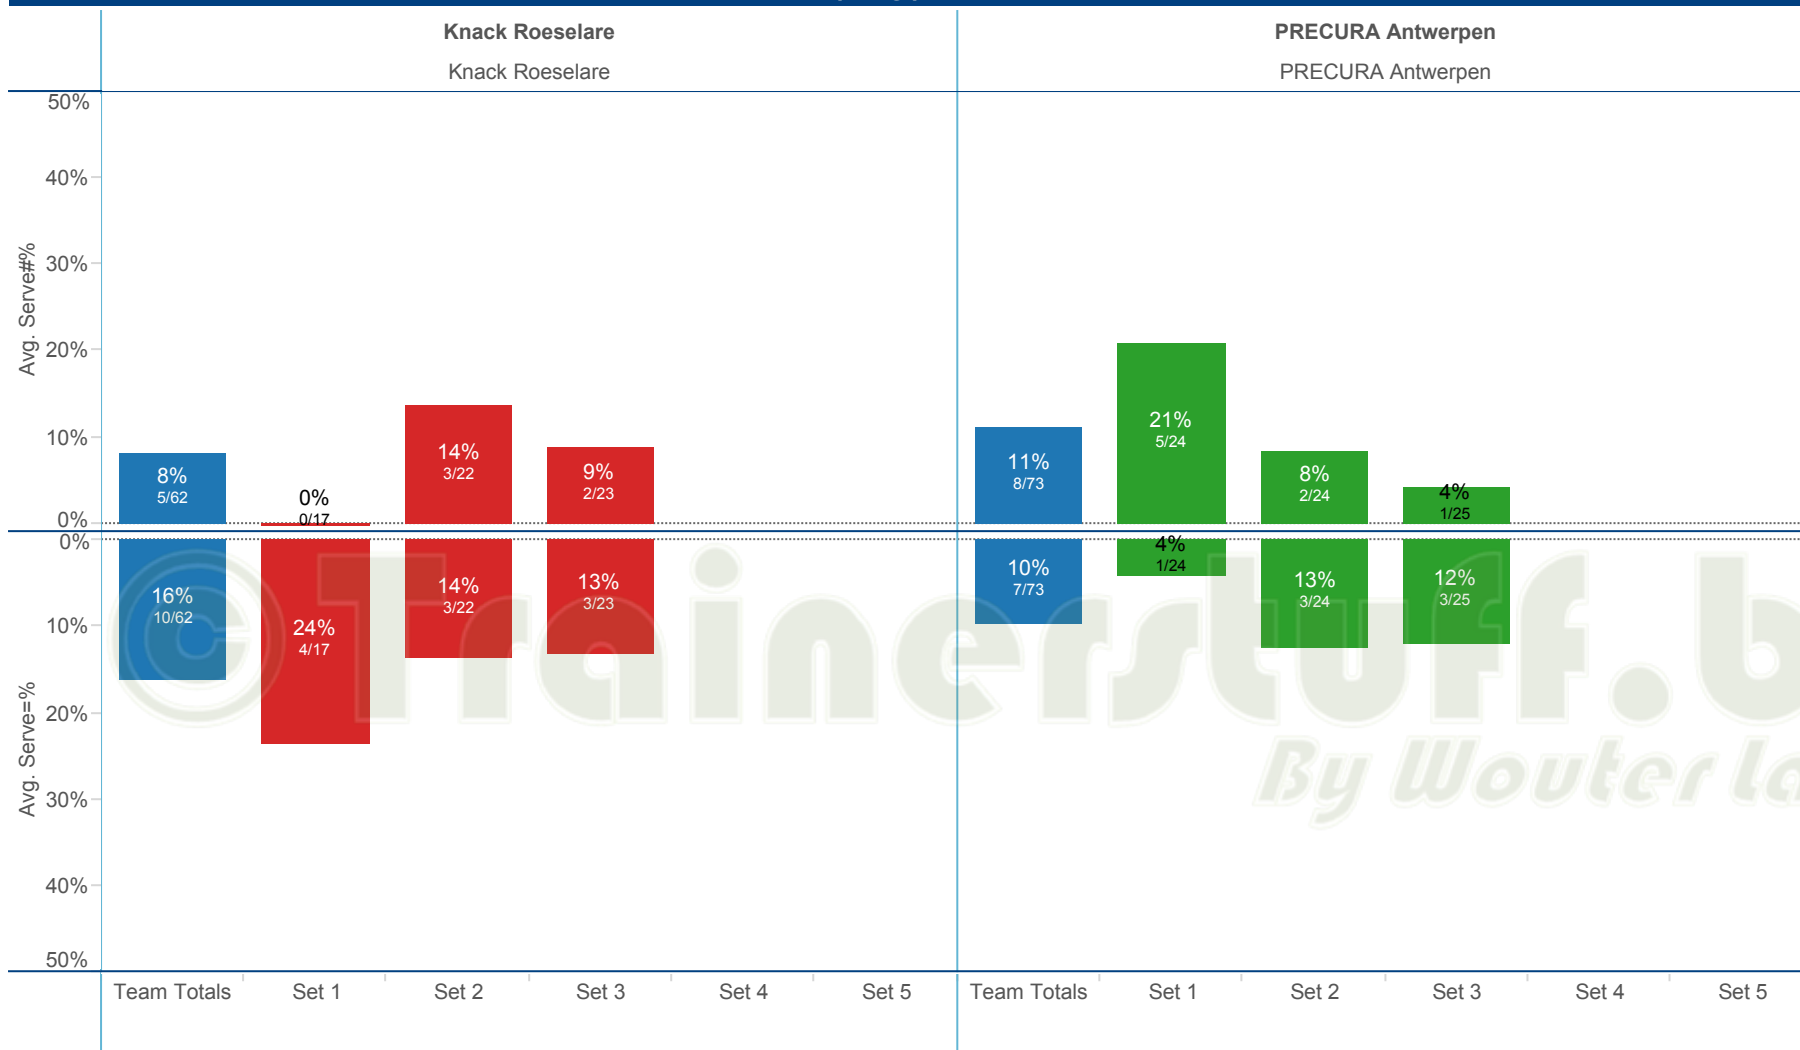

FINAL1 - Knack Roeselare - PRECURA Antwerpen (0-3)

Opslag per set

DATA

BelgiumVolleyStats.be
By Marnix Acar

© **Trainerstuff.be**
By Wouter Laroy

VIZ