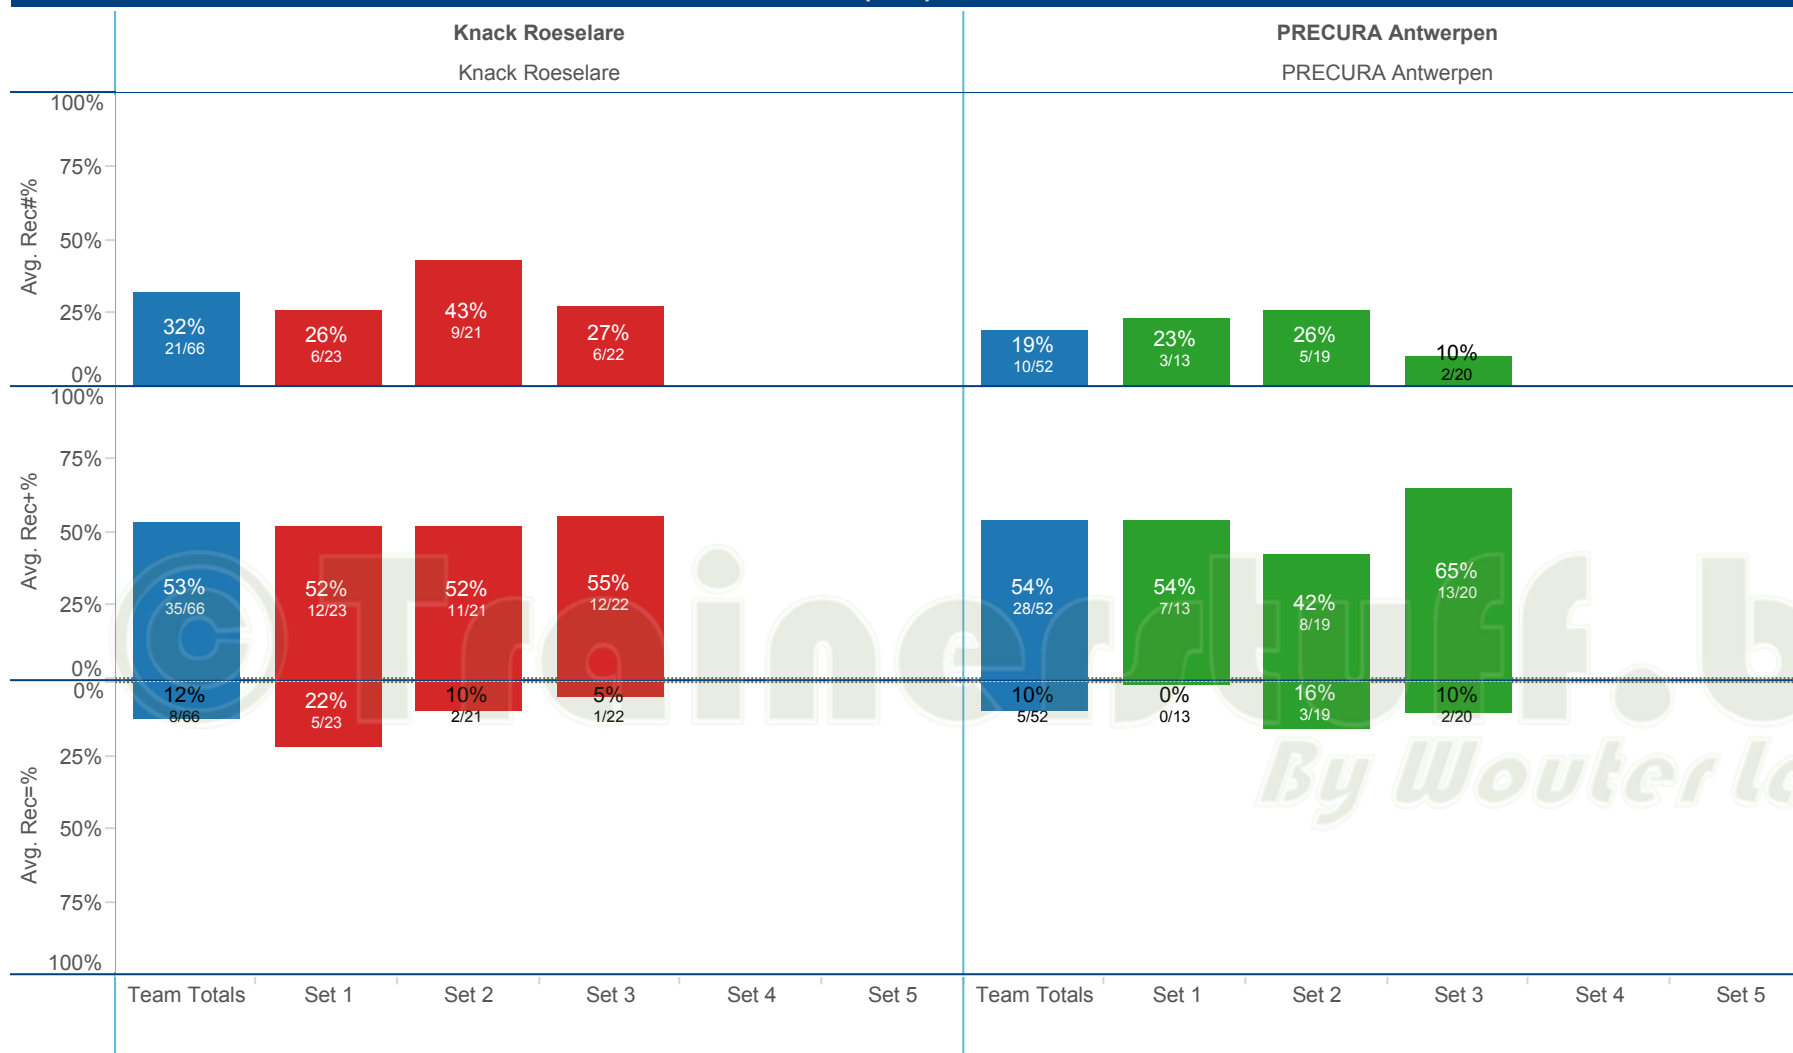

FINAL1 - Knack Roeselare - PRECURA Antwerpen (0-3)

Receptie per set

DATA

BelgiumVolleyStats.be
By Marnix Acar

© Trainerstuff.be
By Wouter Laroy

VIZ