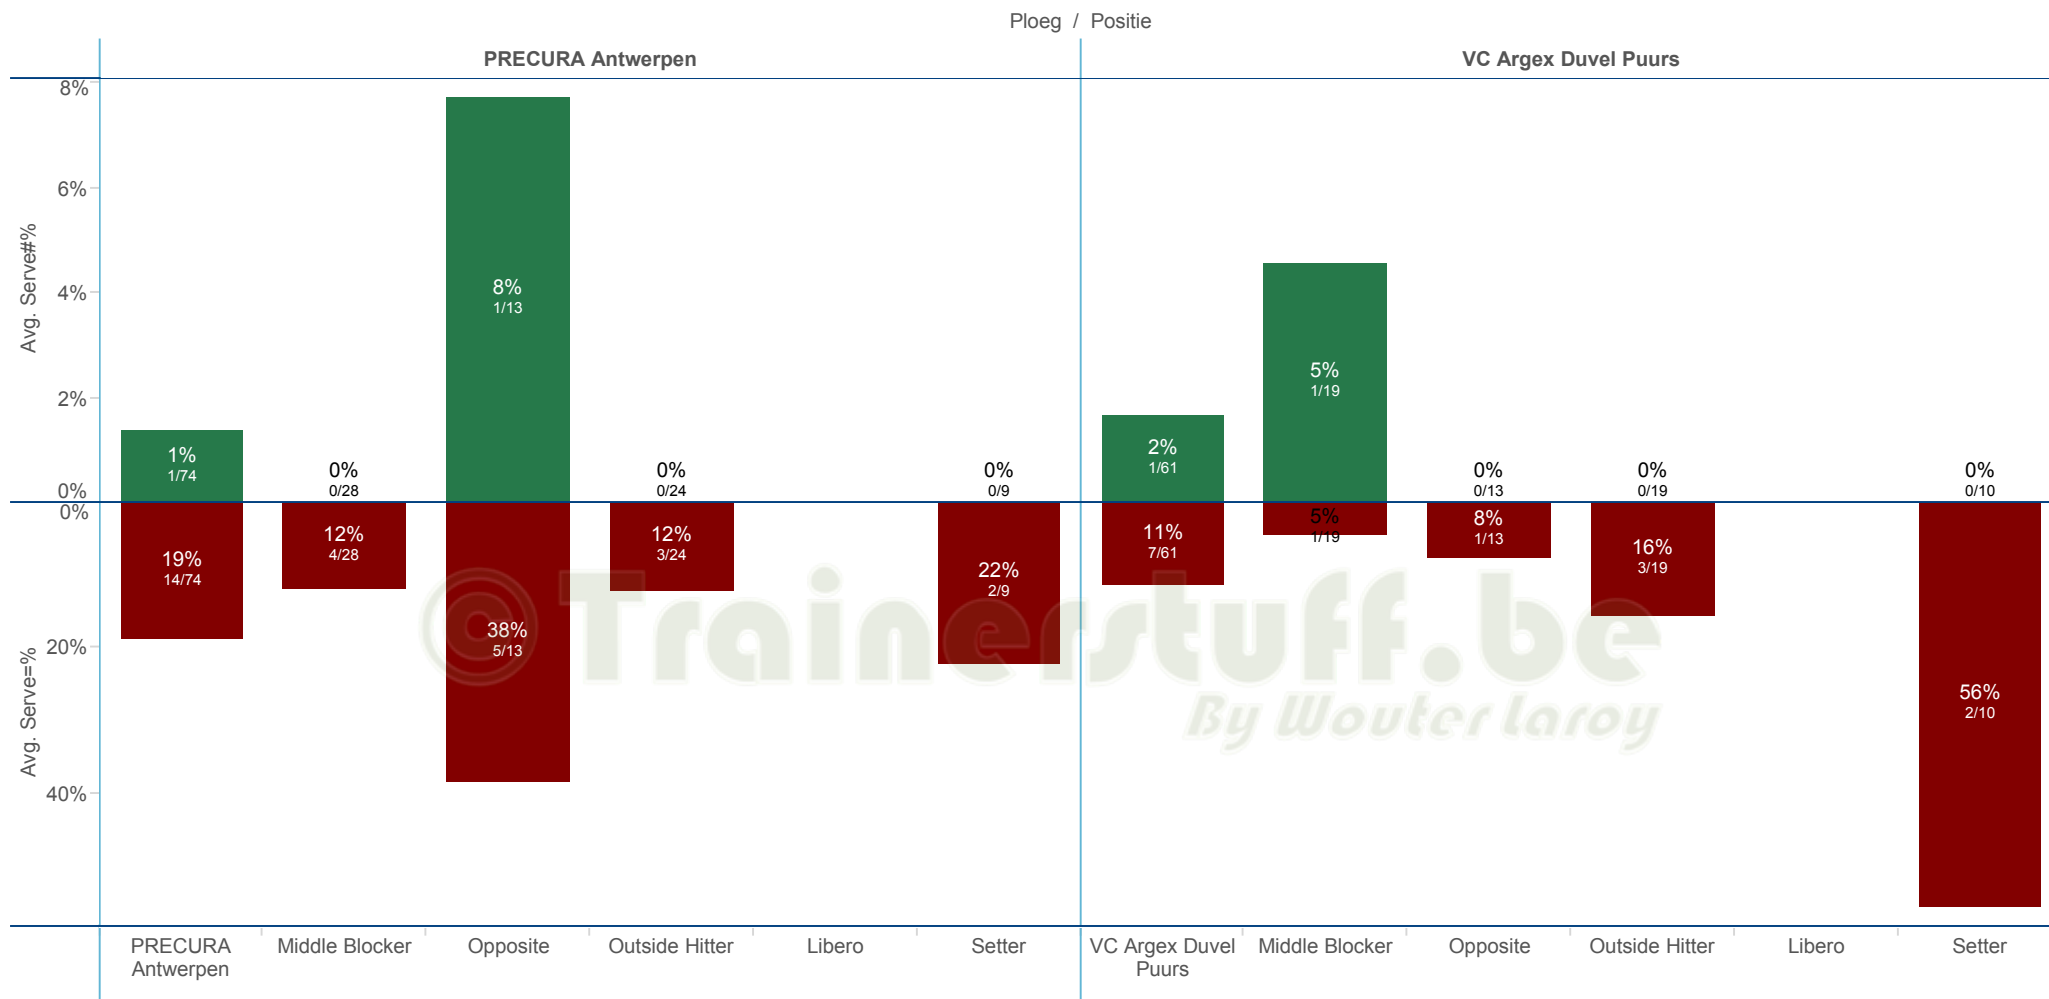

PRECURA Antwerpen - VC Argex Duvel Puurs (3-0)

Opslag per positie