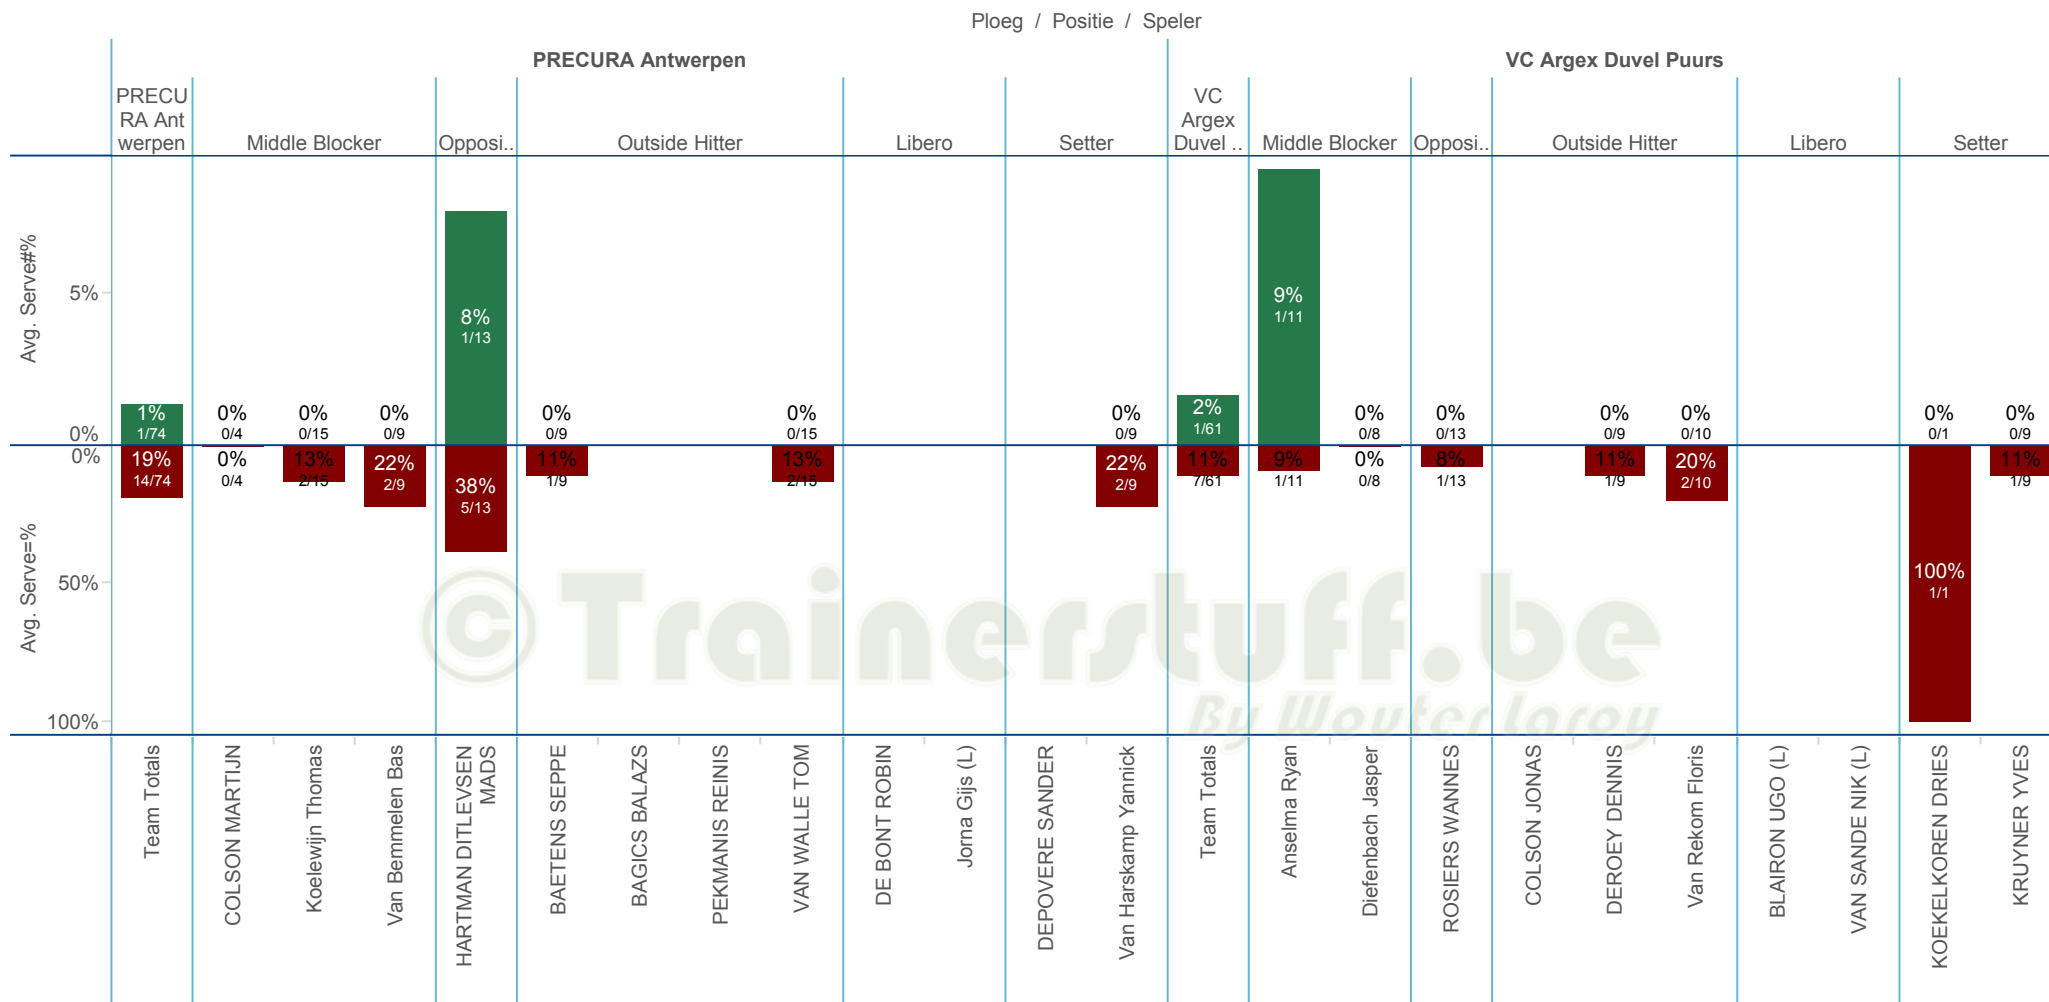

PRECURA Antwerpen - VC Argex Duvel Puurs (3-0)
Opslag per speler